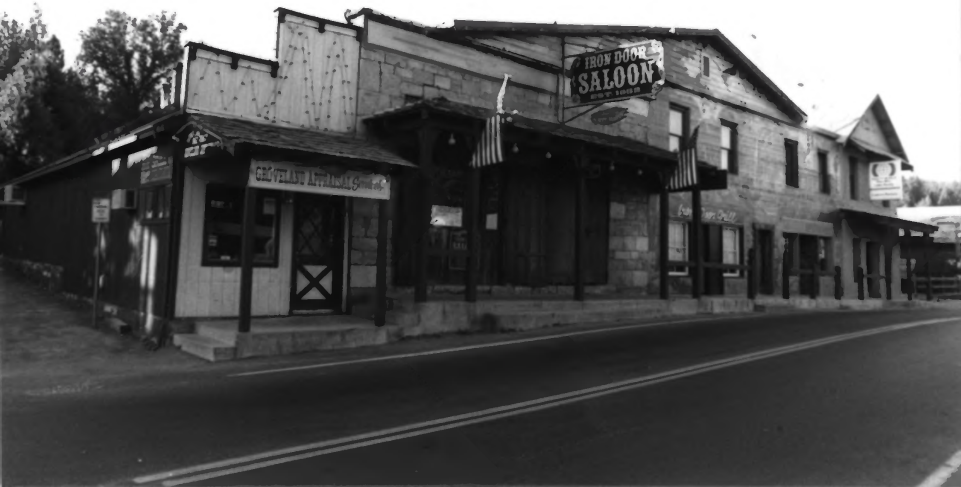

IRON DOOR
SALOON

The Iron Door Saloon (north elevation)
Groveland, Toulumne County, CA
AKA Watts + Tannahill Company Store

2 of 5

IRON DOOR
SALOON
EST. 1888

IRON DOOR
SALOON

IRON DOOR SALOON

The Iron Door Saloon

Croveland, Tuolumne County, CA

AKA Watts & Tennahill Company Store

Iron Door Grill

LUNCH & DRINKS

L - R: non contributing resource, Iron Door Saloon,
non contributing resource.

Iron Door Saloon AKA The Granite Store
AKA Mills & Tannock's Company Store
Groveland, Tuolumne County, CA

9-1993

3 of 5

Iron Door Building Complex
(north & east elevations)

Graveland Tuolumne County, Calif.

Iron Door Sabon + non contributing resources
(south + east elevations)

Graveland, Toulame County, CA