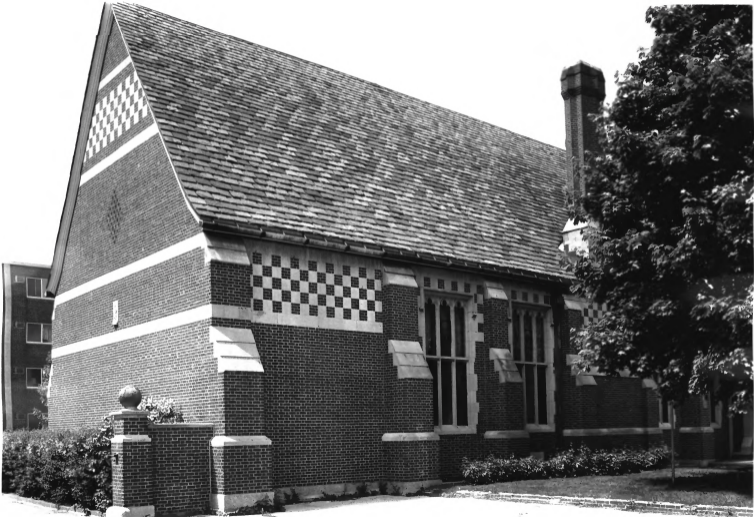

Robert Frame

1984

Minnesota Historical Society, 690

Cedar St., St. Paul, MN 55101

Looking South

06833/18

Paul Watkins House

(Great Hall)