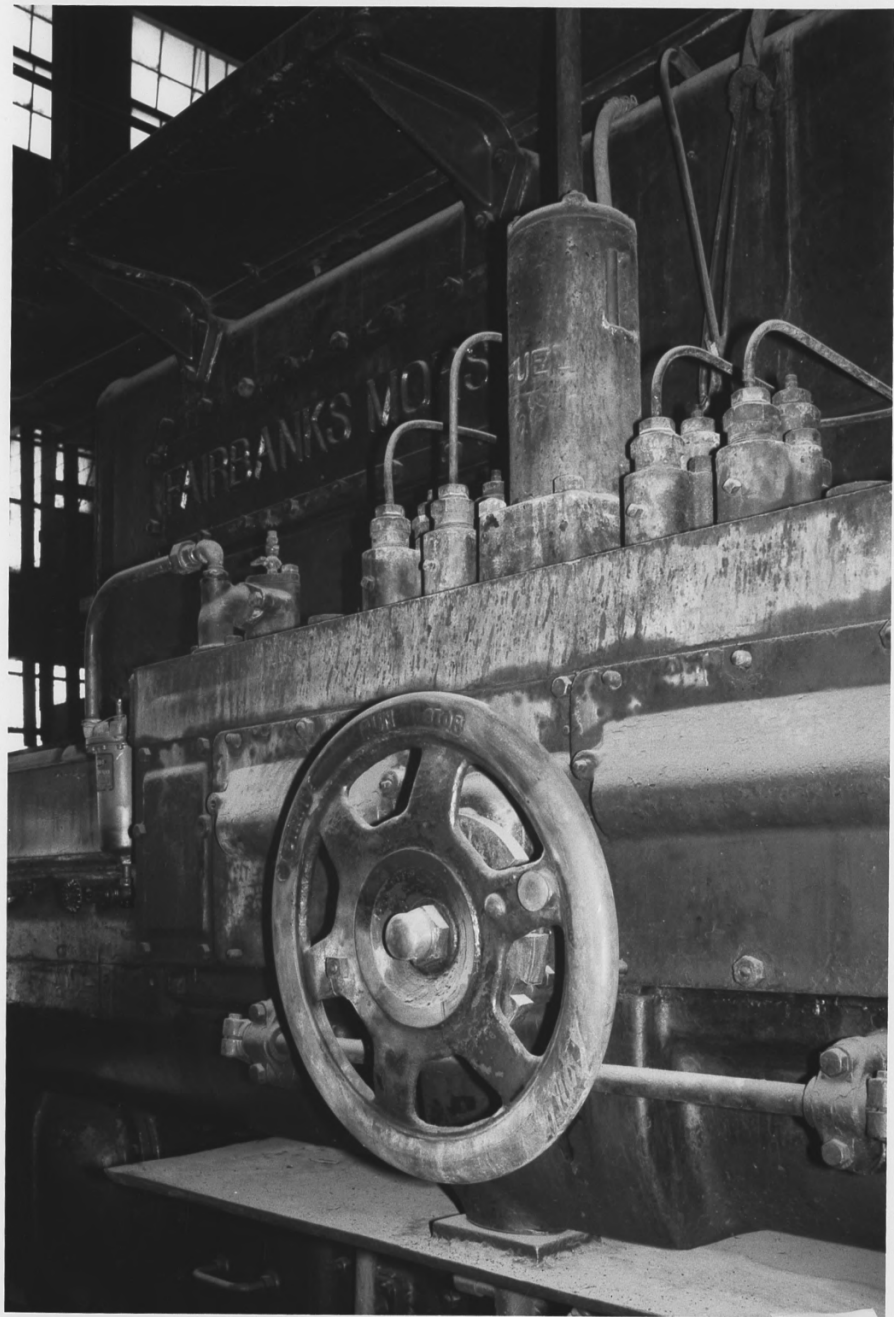

10/85

Fairbanks-Morse diesel generator with catwalk
above.

Grand Canyon Power House

Grand Canyon National Park

NPS photo by Laura Soulliere Harrison

10/85

Fairbanks-Morse diesel generator

Grand Canyon Power House