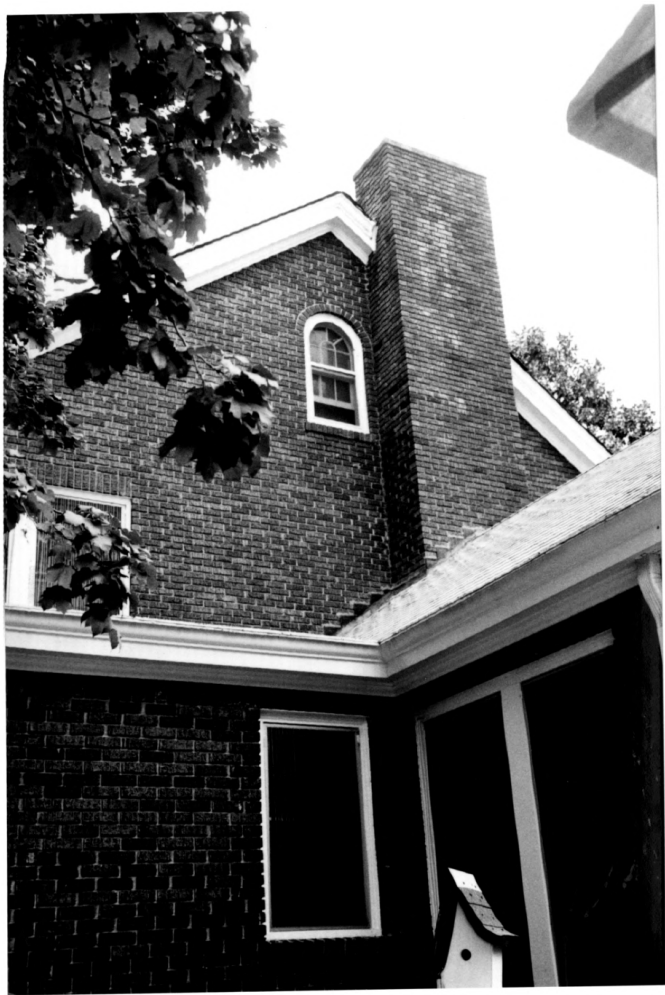

① Robert G. Turner House  
Greer, Greenville County  
South Carolina

facade left oblique

② Robert G. Turner House  
Greer, Greenville County  
South Carolina

facade

Robert G. Turner House ③

Greer, Greenville County

South Carolina

facade, entrance detail

④ Robert G. Turner House  
Greer, Greenville County  
South Carolina

facade. gabled projection at  
left elevation

Robert G. Turner House <sup>(5)</sup>  
Greer, Greenville County  
South Carolina

right elevation, brick arched  
porch or loggia

Robert G. Turner House  
Greer, Greenville County  
South Carolina

chimney and second story window

⑦ Robert G. Turner House  
Greer, Greenville County  
South Carolina