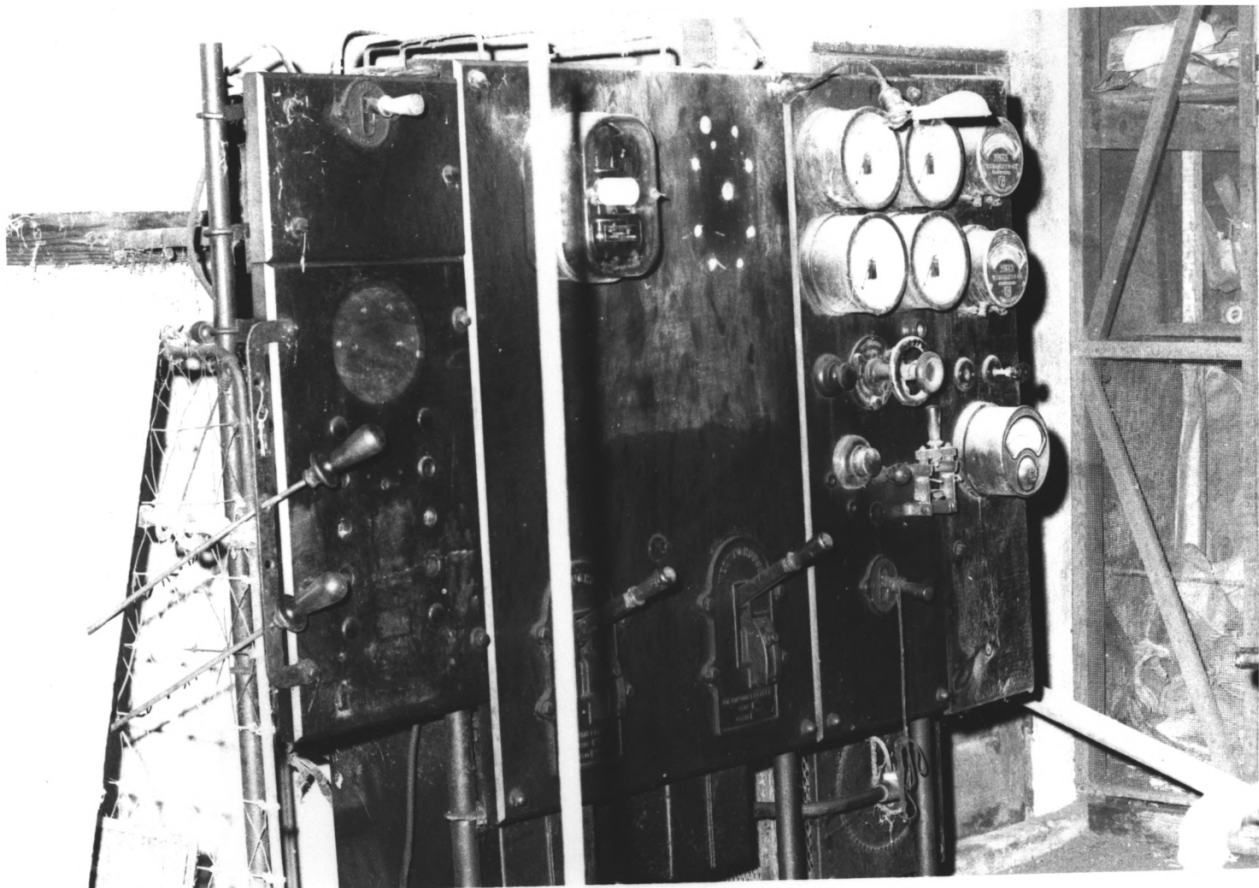

1585

Lime Springs Mill
Lime Springs, Howard Co., Iowa
Credit: Lee and Ernest Walter
Cresco, Iowa

Neg. at: Same
Date: 1974
NOV 9 1976

View from north
DOE APR 11 1977

*Plot reuse by permission
of
Lee & Ernest Walter
Cresco Iowa
Photographers*