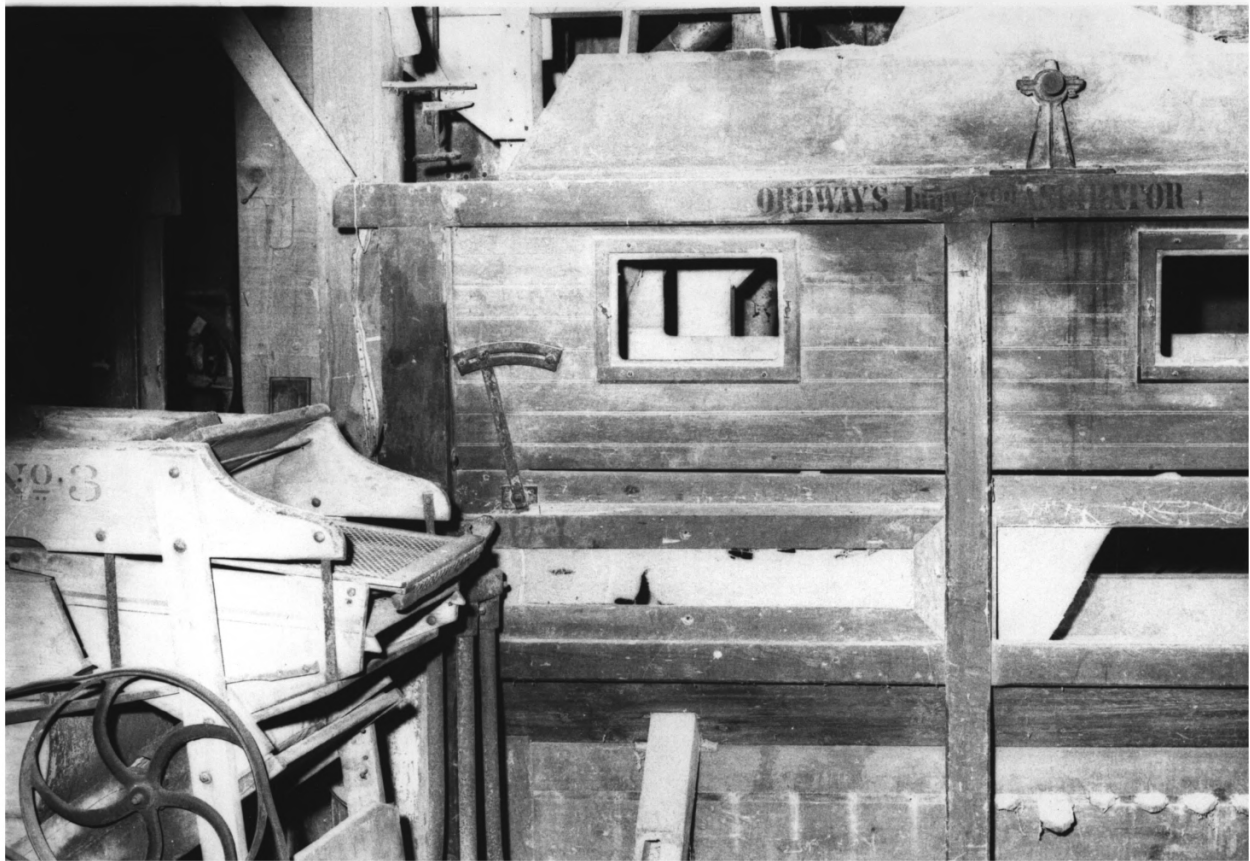

Lime Springs Mill *2005*

Lime Springs, Howard Co., Iowa

Credit: Lee and Ernest Walter
Cresco, Iowa

Neg. at: Same

NOV 9 1976

Date: 1976

View: control panel in dynamo
room

DJE **APR 11 1977**