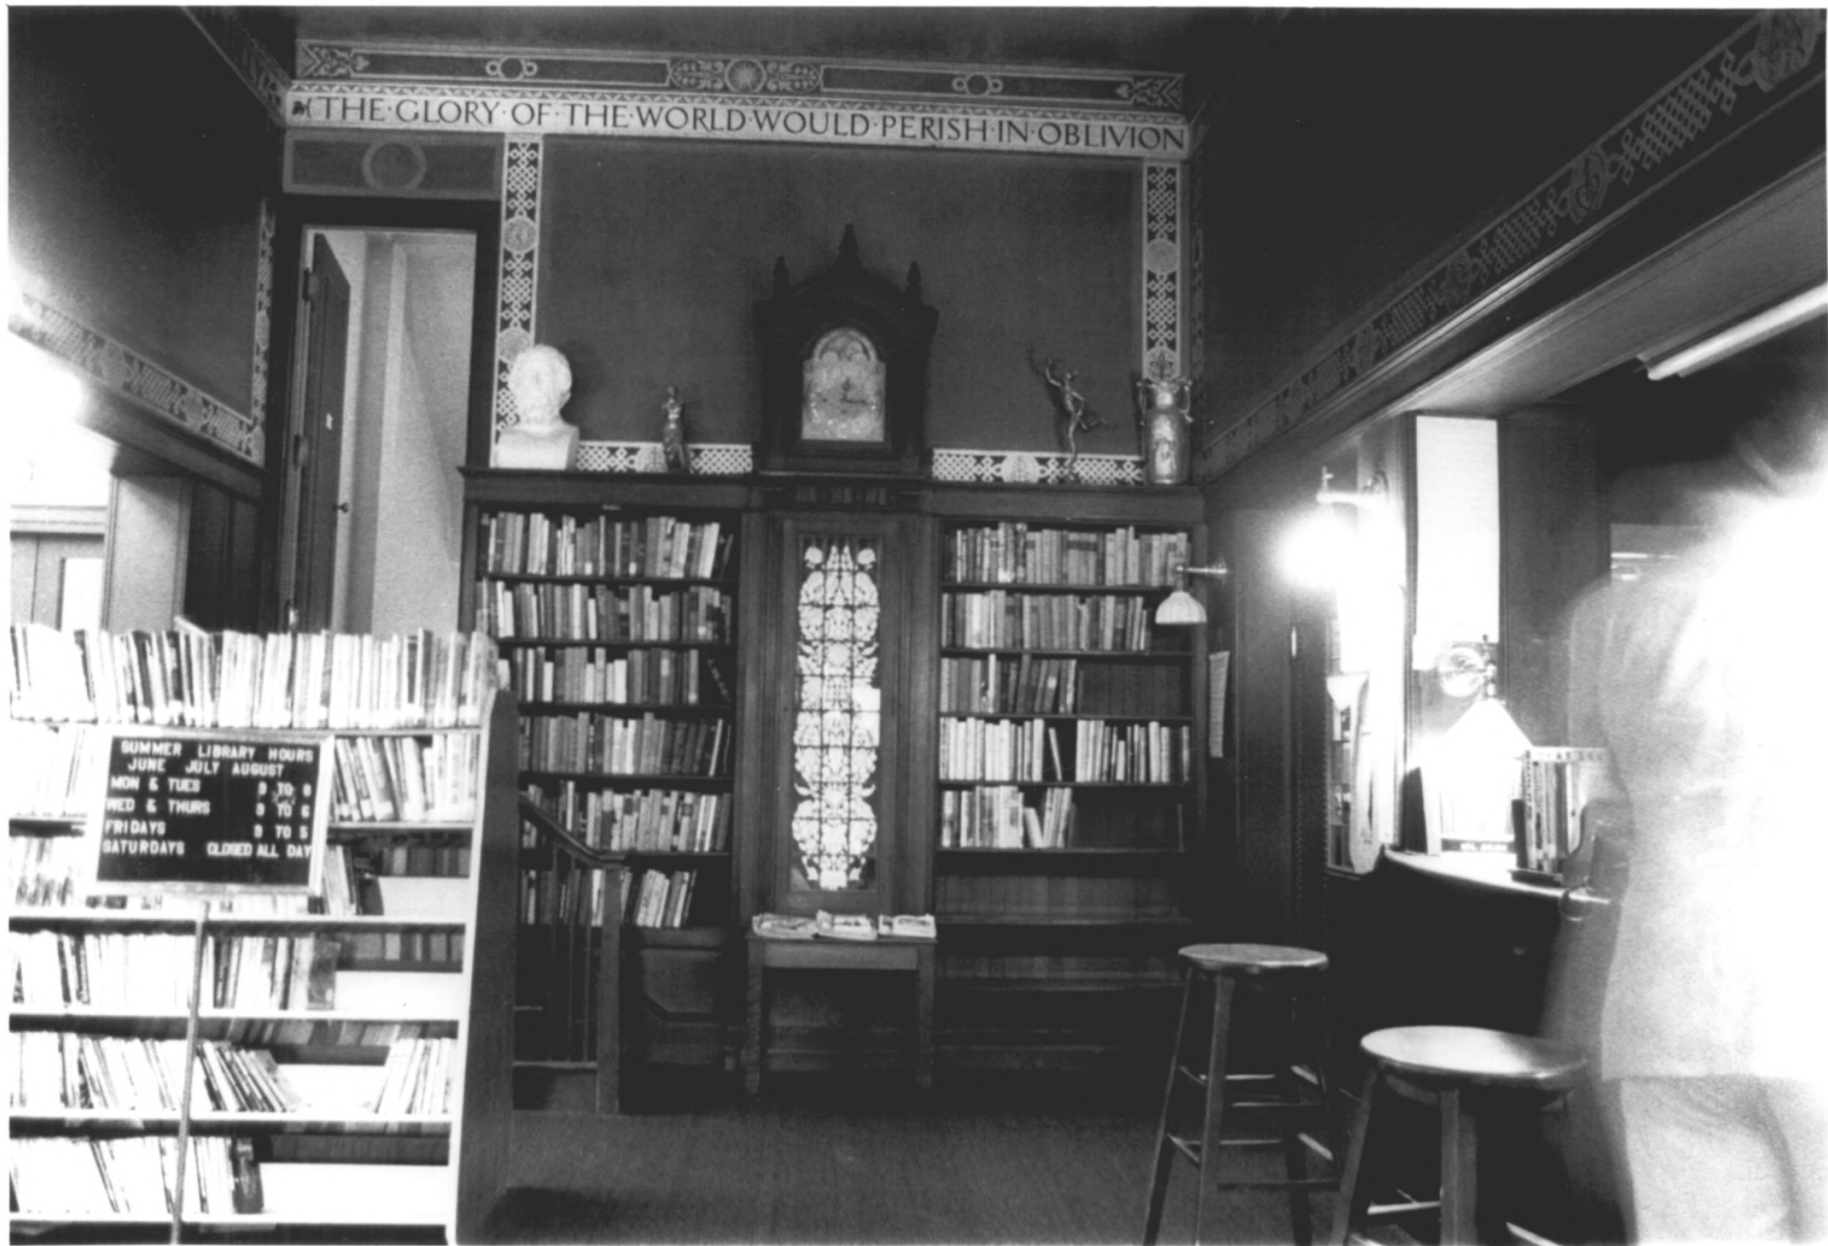

THE GLORY OF THE WORLD WOULD PERISH IN OBLIVION