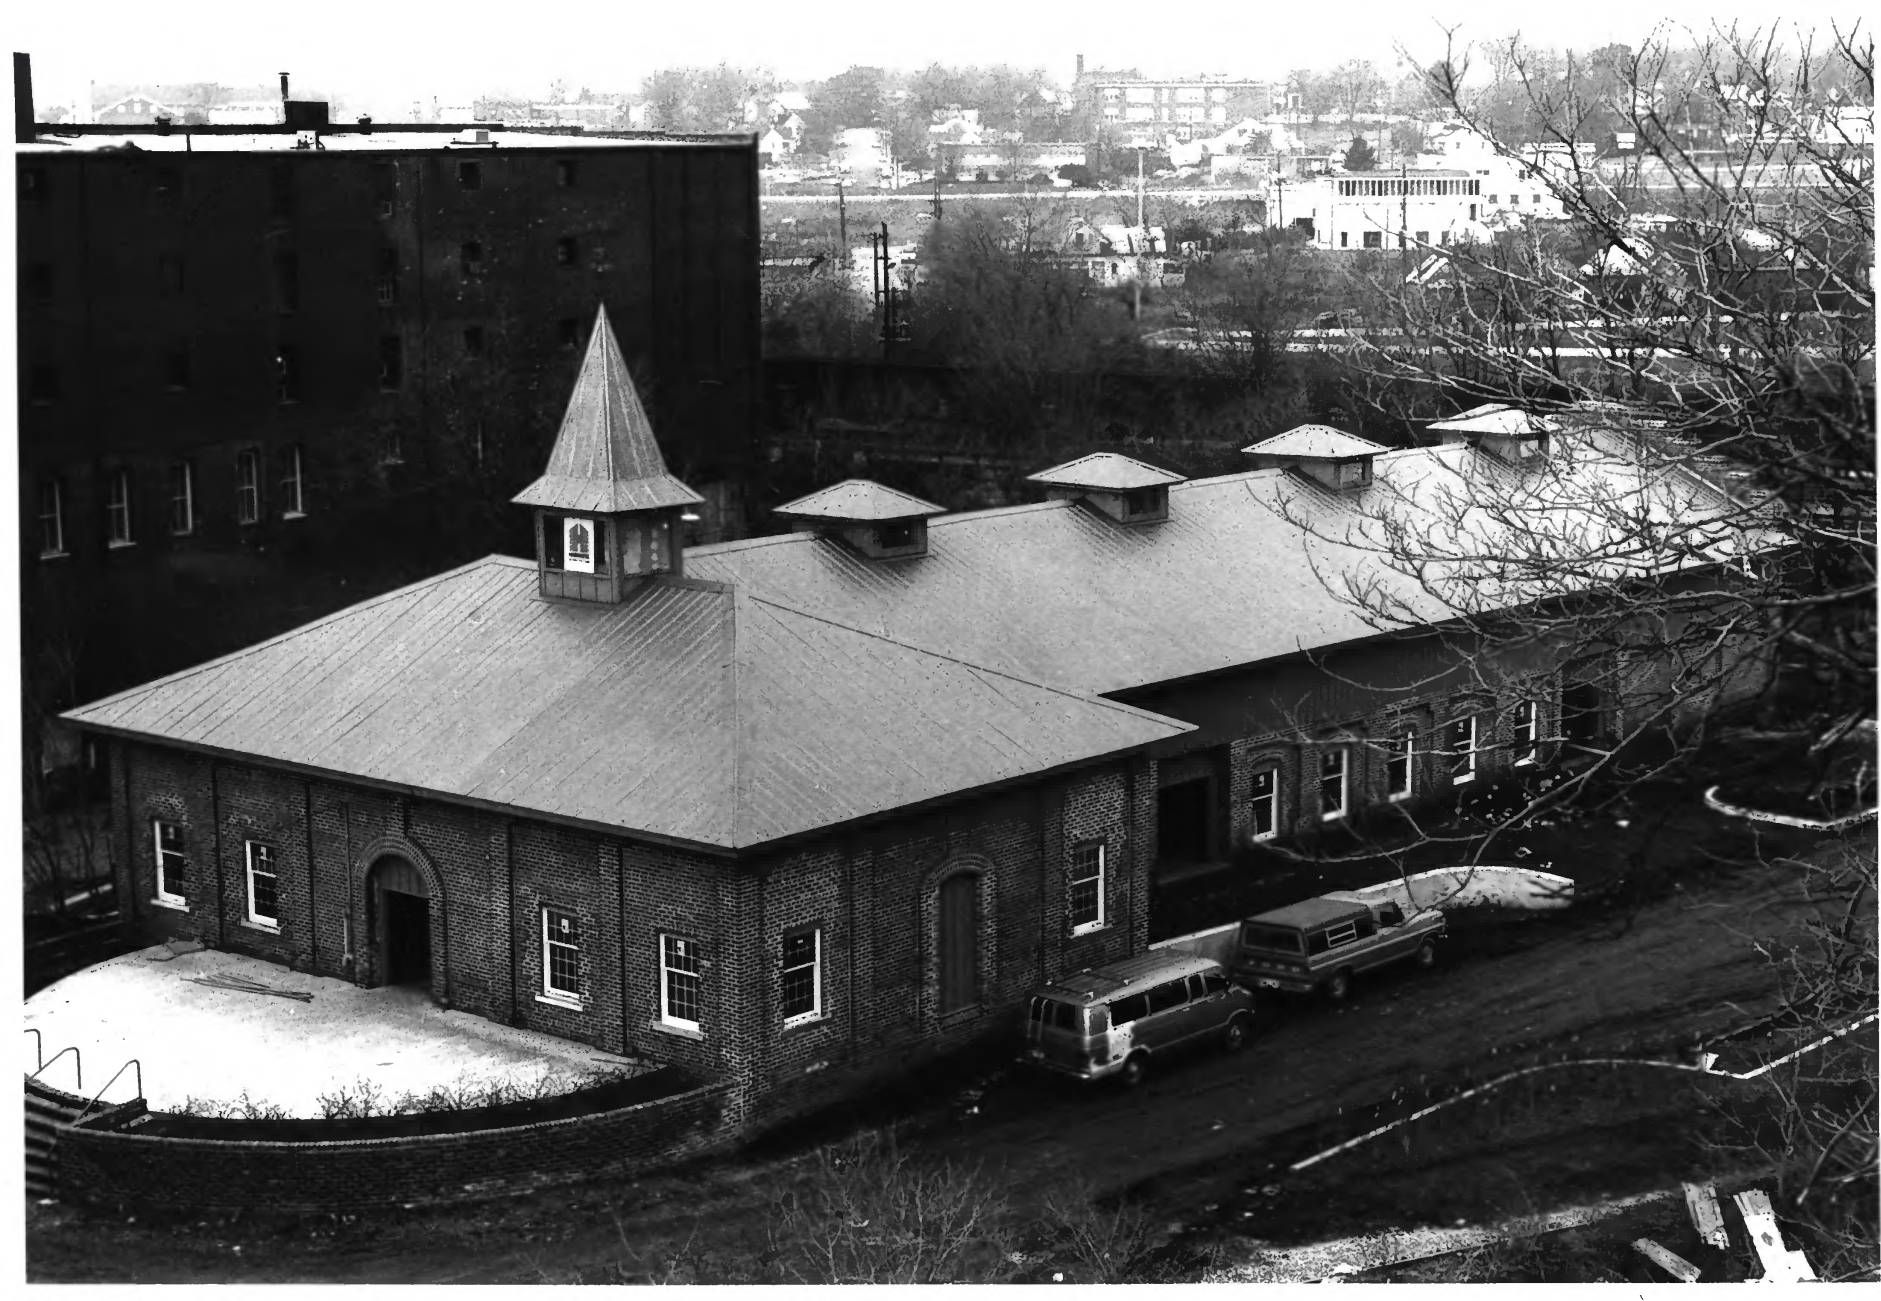

KNOXVILLE IRON FOUNDRY COMPLEX
NAIL FACTORY AND WAREHOUSE

715 Western Avenue, N.W., Knoxville,
Knox County, Tennessee

Photo By: J. S. Rabun

Date: August, 1980

FEB 23 1982

Neg. at. J.S. Rabun, 416 Kingston Park Dr.
Knoxville

South (main) elevation, facing northeast

1 of 10

KNOXVILLE IRON FOUNDRY COMPLEX

NAIL FACTORY AND WAREHOUSE

715 Western Avenue, N.W., Knoxville,

Knox County, Tennessee

Photo by: J. S. Rabun

Date: April, 1981

Neg. at: J. S. Rabun, 416 Kingston Park Dr.,

Knoxville

South (main) elevation, facing north

2 of 10

FEB 23 1982

KNOXVILLE IRON FOUNDRY COMPLEX
NAIL FACTORY AND WAREHOUSE

715 Western Avenue, N.W., Knoxville
Knox County, TN

Photo by: Station Eighty-Two, Ltd.

Date: September 10, 1981

Neg: Station Eighty-Two, Ltd.
401 Henley Street
Knoxville, TN

South (main facade) and east elevations,
facing northwest

3 of 10

FEB 23 1982

KNOXVILLE IRON FOUNDRY COMPLEX