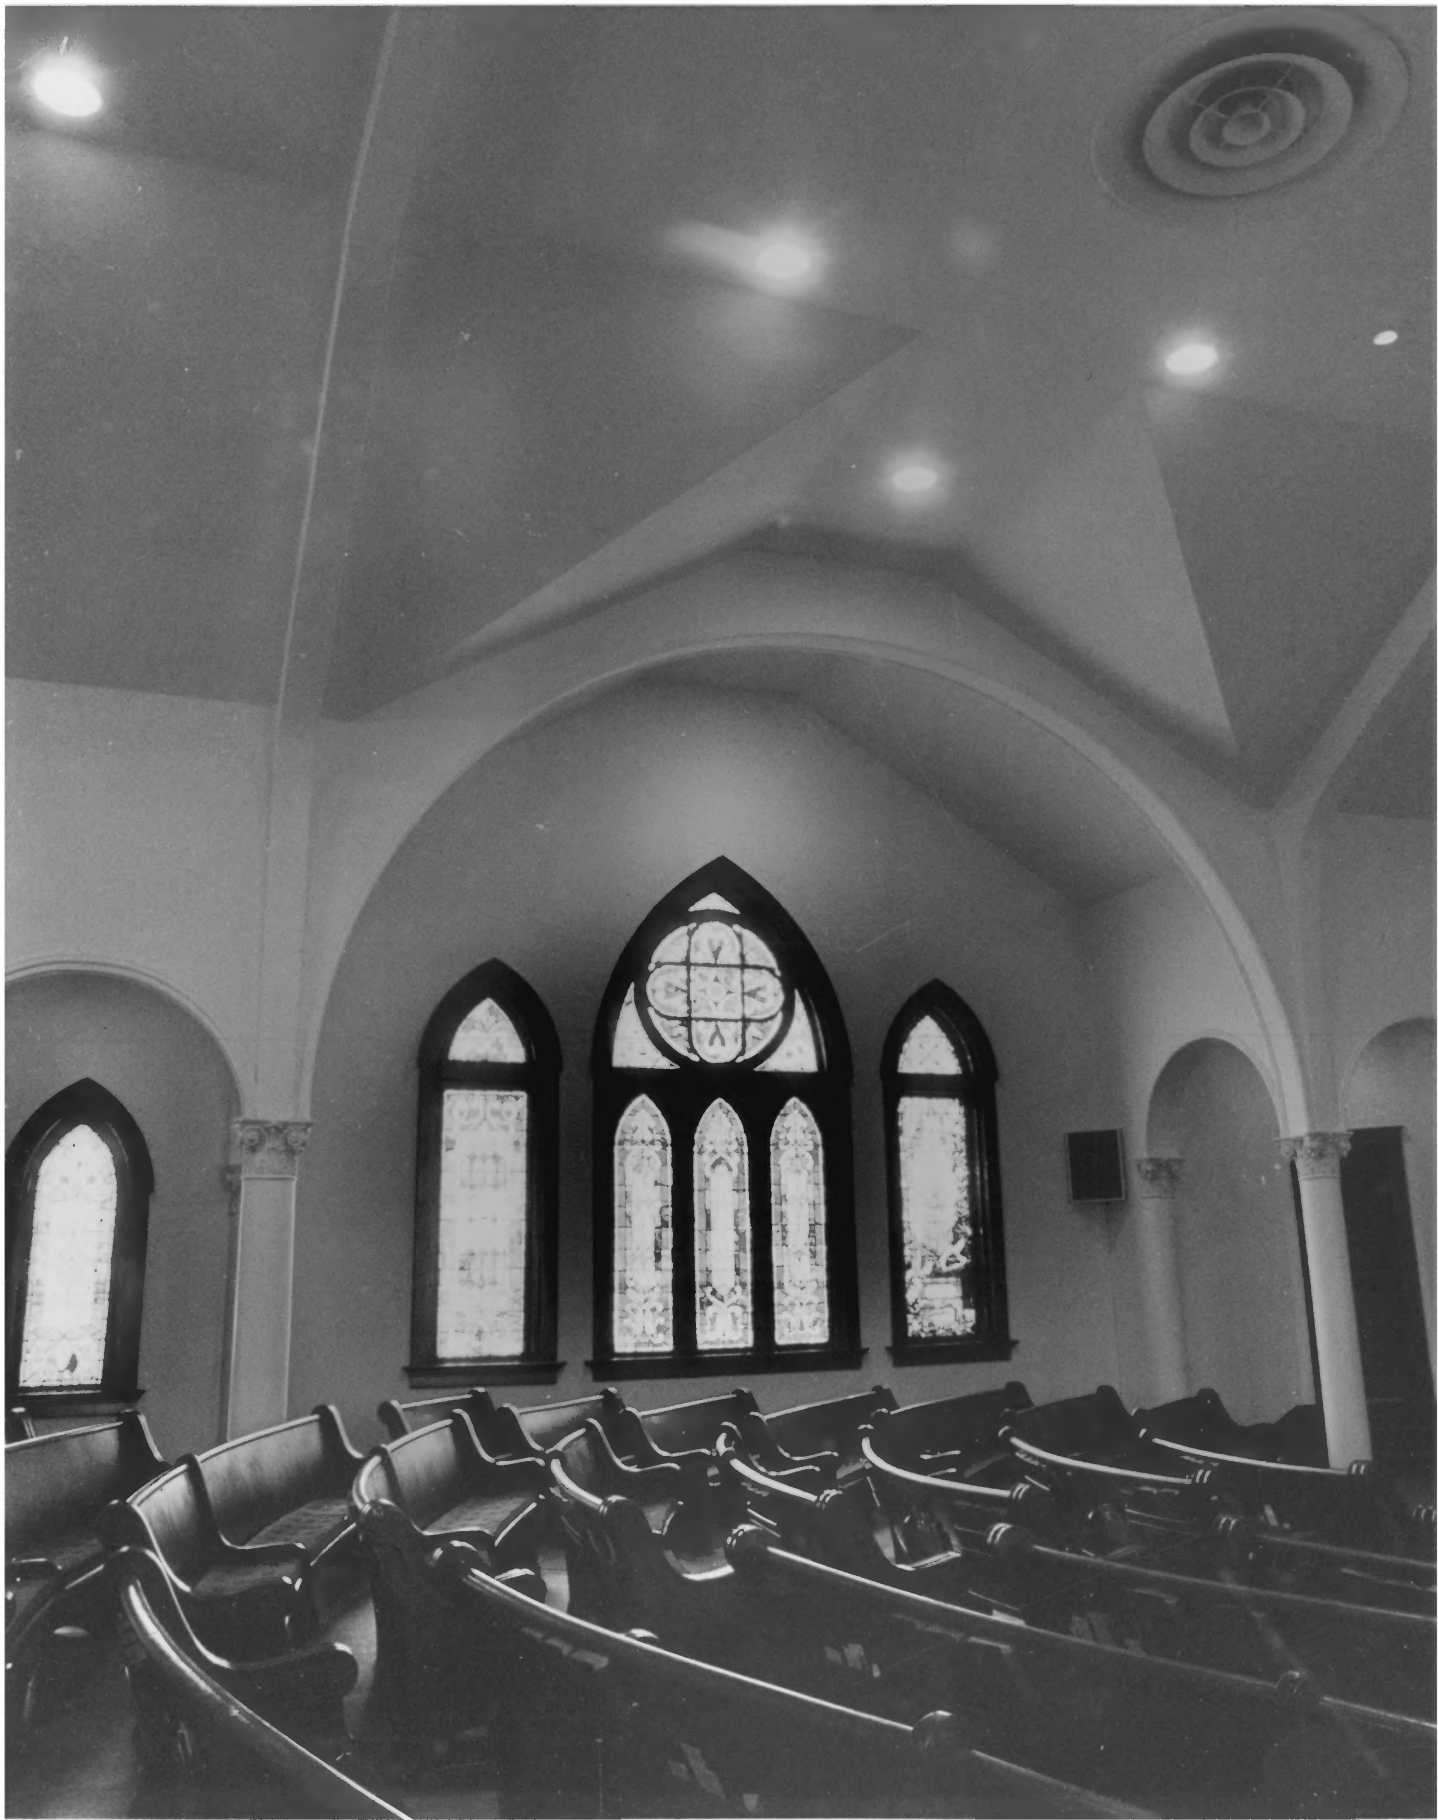

First Methodist Church, Photo 9 of 11