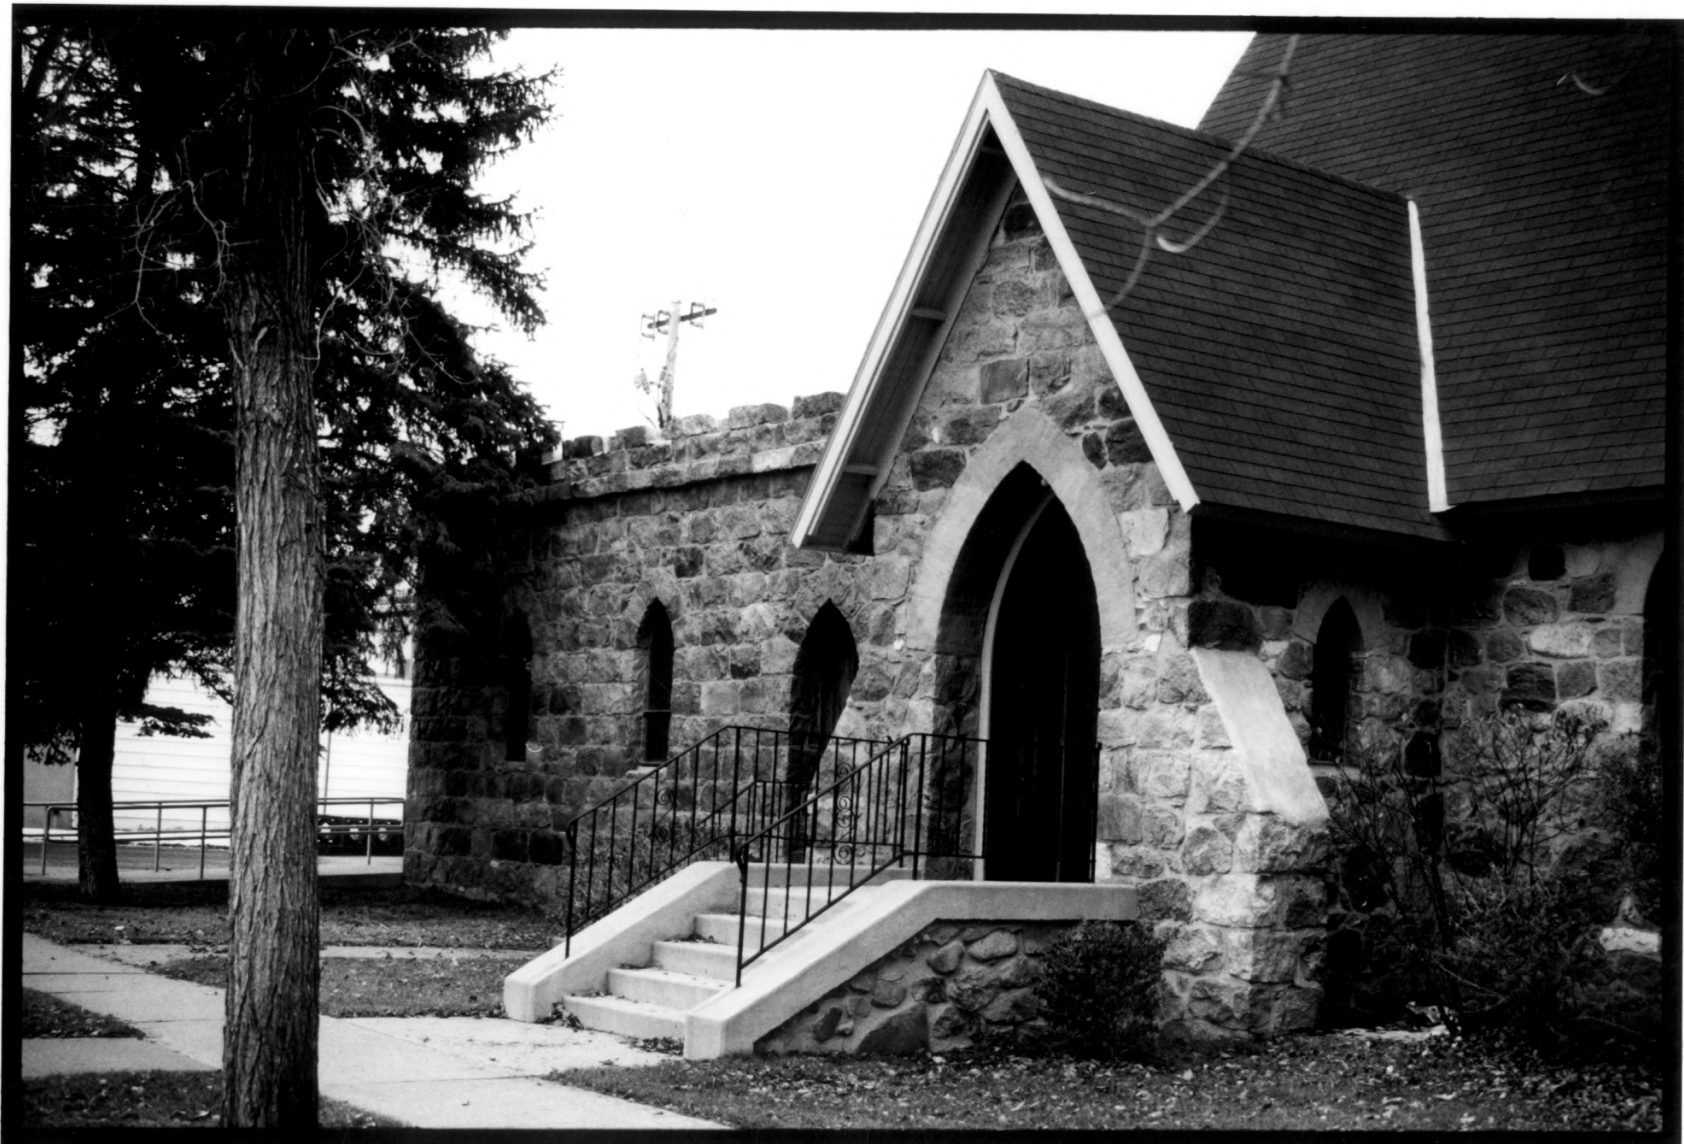

GRACE EPISCOPAL CHURCH
JAMESTOWN, NORTH DAKOTA
LAUREN MCCROSKEY

11-15-91

STATE HIST. SOC. OF ND

FACING NW

(1 of 10)

GRACE EPISCOPAL CHURCH, CHANCEL + MEMORIAL WINDOW
JAMESTOWN, NORTH DAKOTA
LAUREN MCCROSKEY

11-15-91

STATE HIST. SOC. OF ND

FACING SW

(2 of 10)

GRACE EPISCOPAL CHURCH
JAMESTOWN, NORTH DAKOTA
LAUREN MCCROSKEY

11-15-91

STATE HIST. SOC. OF ND

FACING NW

(3 of 10)

GRACE EPISCOPAL CHURCH
JAMESTOWN, NORTH DAKOTA
LAUREN MCCROSKEY

11-15-91

STATE HIST. SOC. OF ND

FACING NE

(4 of 10)

GRACE EPISCOPAL CHURCH, W/ 1890 ADDITION, LEFT
JAMESTOWN, NORTH DAKOTA
LAUREN MCCROSKEY