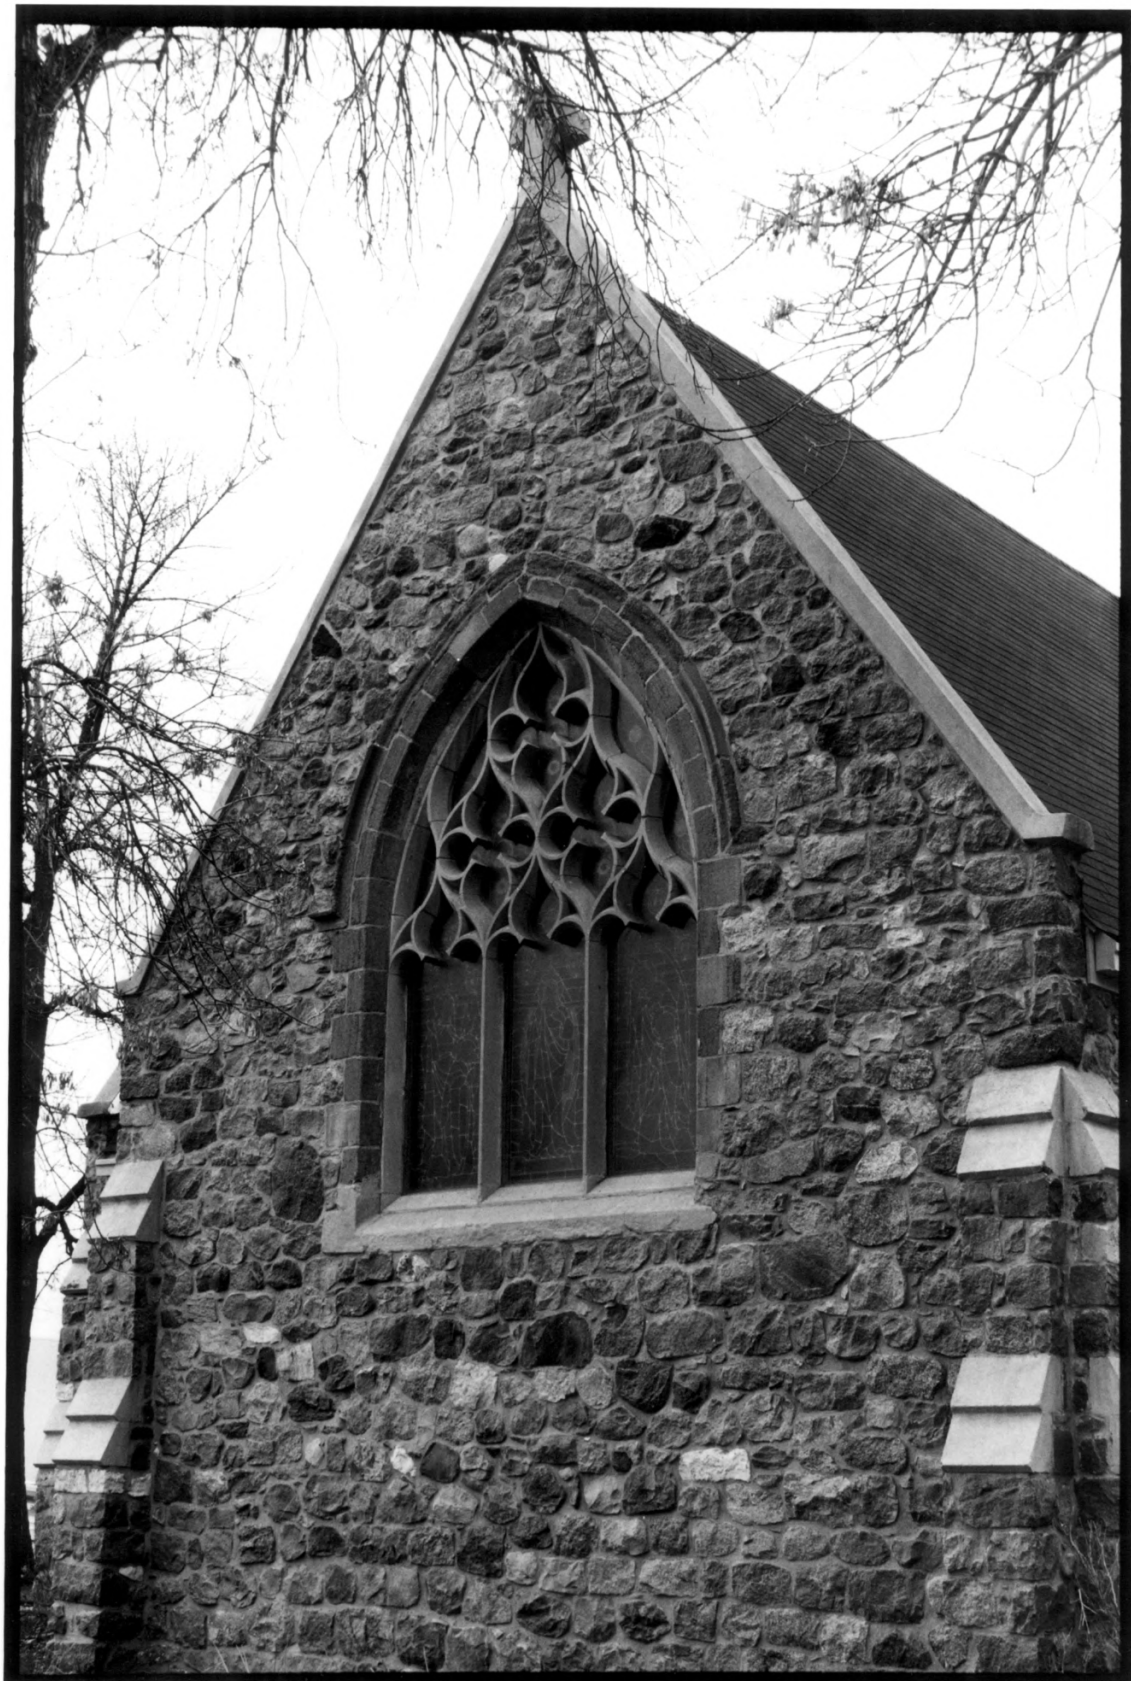

GRACE EPISCOPAL CHURCH
JAMESTOWN, NORTH DAKOTA
LAUREN MCCROSKEY

11-15-91

STATE HIST. SOC. OF ND

FACING NW

(1 of 10)

GRACE EPISCOPAL CHURCH, CHANCEL + MEMORIAL WINDOW
JAMESTOWN, NORTH DAKOTA
LAUREN MCCROSKEY

11-15-91

STATE HIST. SOC. OF ND

FACING SW

(2 of 10)

GRACE EPISCOPAL CHURCH
JAMESTOWN, NORTH DAKOTA
LAUREN MCCROSKEY

11-15-91

STATE HIST. SOC. OF ND

FACING NW

(3 of 10)

GRACE EPISCOPAL CHURCH
JAMESTOWN, NORTH DAKOTA
LAUREN MCCROSKEY

11-15-91

STATE HIST. SOC. OF ND

FACING NE

(4 of 10)

GRACE EPISCOPAL CHURCH, W/ 1890 ADDITION, LEFT
JAMESTOWN, NORTH DAKOTA
LAUREN MCCROSKEY