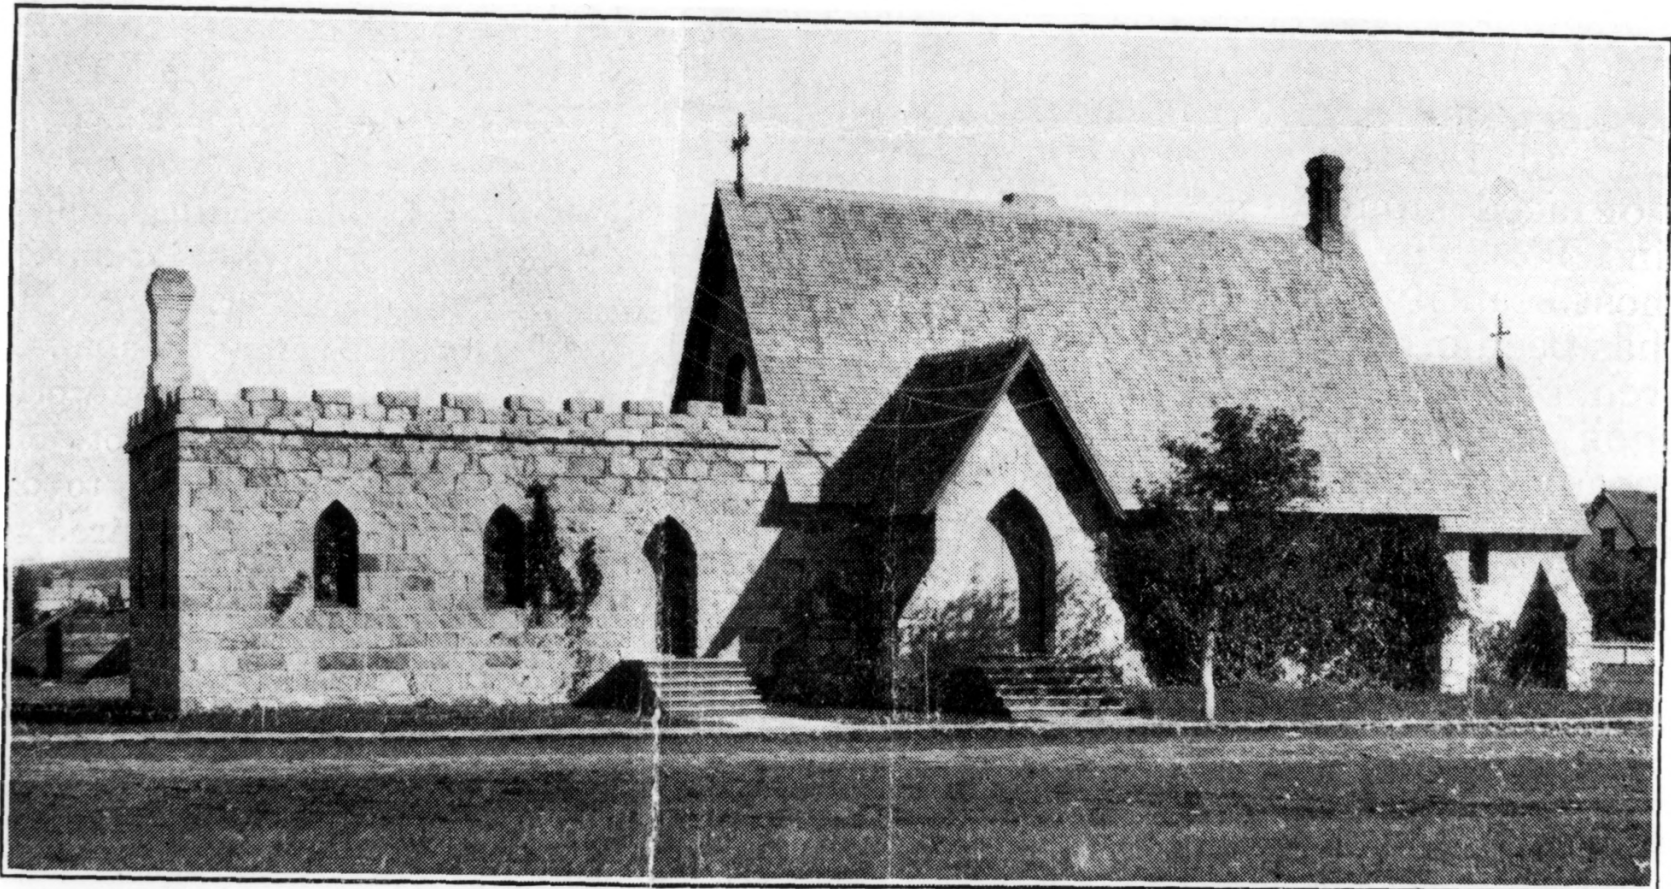

(6 of 10)

GRACE EPISCOPAL CHURCH, NORTH DOOR INTO CHANCEL
JAMESTOWN, NORTH DAKOTA

LAUREN MCCROSKEY

11-15-91

STATE HIST. SOC. OF ND

FACING SOUTH

(7 of 10)

GRACE EPISCOPAL CHURCH