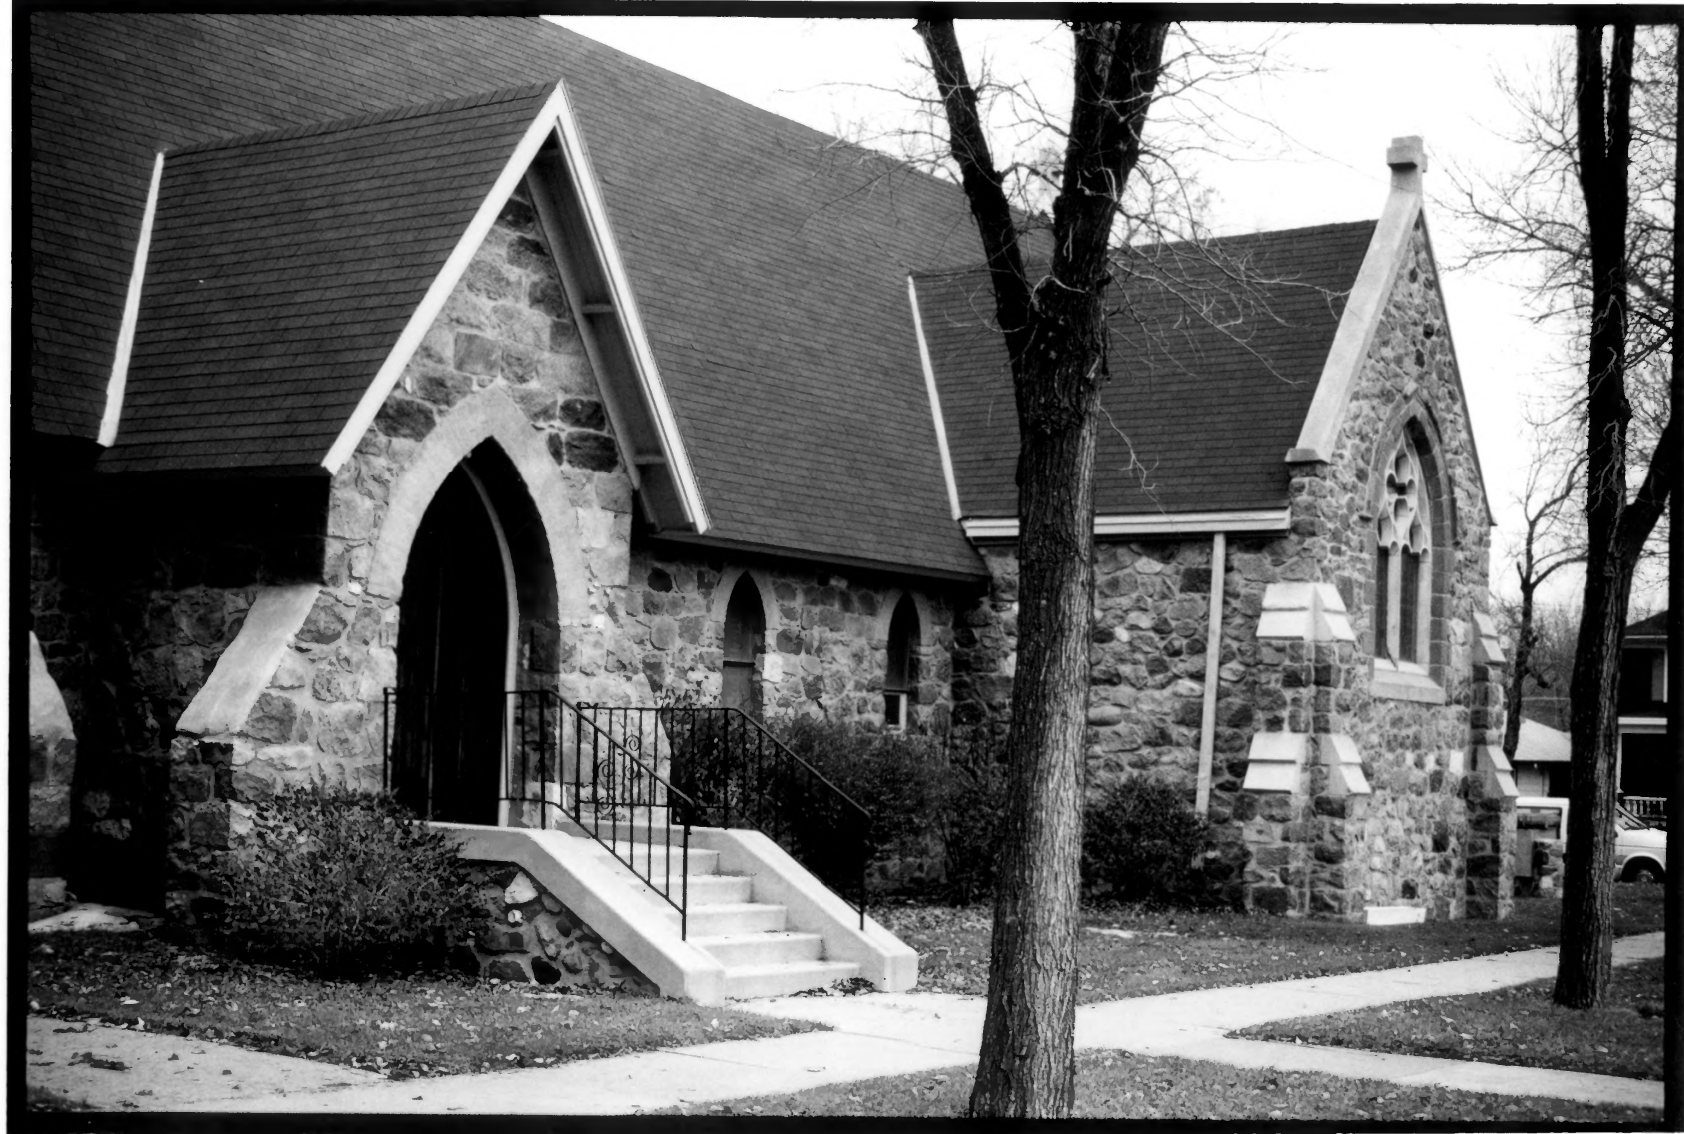

GRACE EPISCOPAL CHURCH
JAMESTOWN, NORTH DAKOTA
LAUREN MCCROSKEY

11-15-91

STATE HIST. SOC. OF ND

FACING NW

(1 of 10)

GRACE EPISCOPAL CHURCH, CHANCEL + MEMORIAL WINDOW
JAMESTOWN, NORTH DAKOTA
LAUREN MCCROSKEY

11-15-91

STATE HIST. SOC. OF ND

FACING SW

(2 of 10)

GRACE EPISCOPAL CHURCH
JAMESTOWN, NORTH DAKOTA
LAUREN MCCROSKEY

11-15-91

STATE HIST. SOC. OF ND

FACING NW

(3 of 10)

GRACE EPISCOPAL CHURCH
JAMESTOWN, NORTH DAKOTA
LAUREN MCCROSKEY

11-15-91

STATE HIST. SOC. OF ND

FACING NE

(4 of 10)

GRACE EPISCOPAL CHURCH, W/ 1890 ADDITION, LEFT
JAMESTOWN, NORTH DAKOTA
LAUREN MCCROSKEY