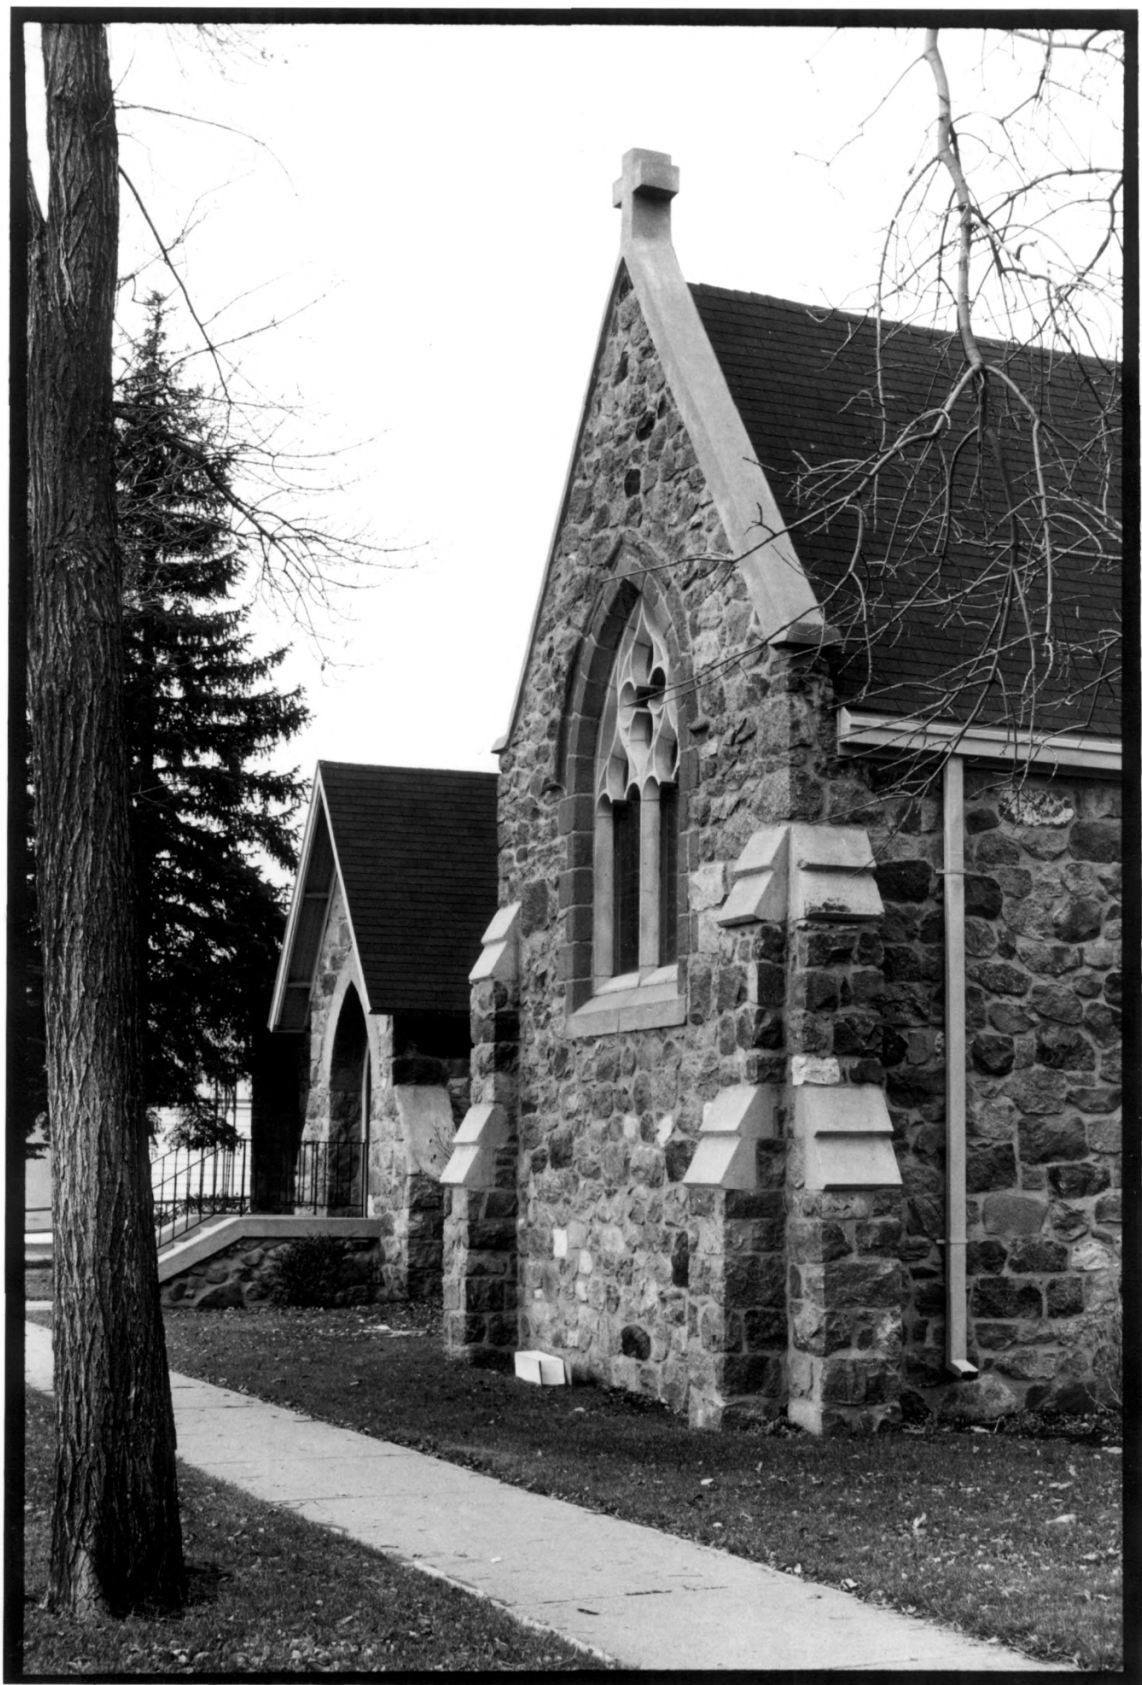

GRACE EPISCOPAL CHURCH
JAMESTOWN, NORTH DAKOTA
LAUREN MCCROSKEY

11-15-91

STATE HIST. SOC. OF ND

FACING NW

(1 of 10)

GRACE EPISCOPAL CHURCH, CHANCEL + MEMORIAL WINDOW
JAMESTOWN, NORTH DAKOTA
LAUREN MCCROSKEY

11-15-91

STATE HIST. SOC. OF ND

FACING SW

(2 of 10)

GRACE EPISCOPAL CHURCH
JAMESTOWN, NORTH DAKOTA
LAUREN MCCROSKEY

11-15-91

STATE HIST. SOC. OF ND

FACING NW