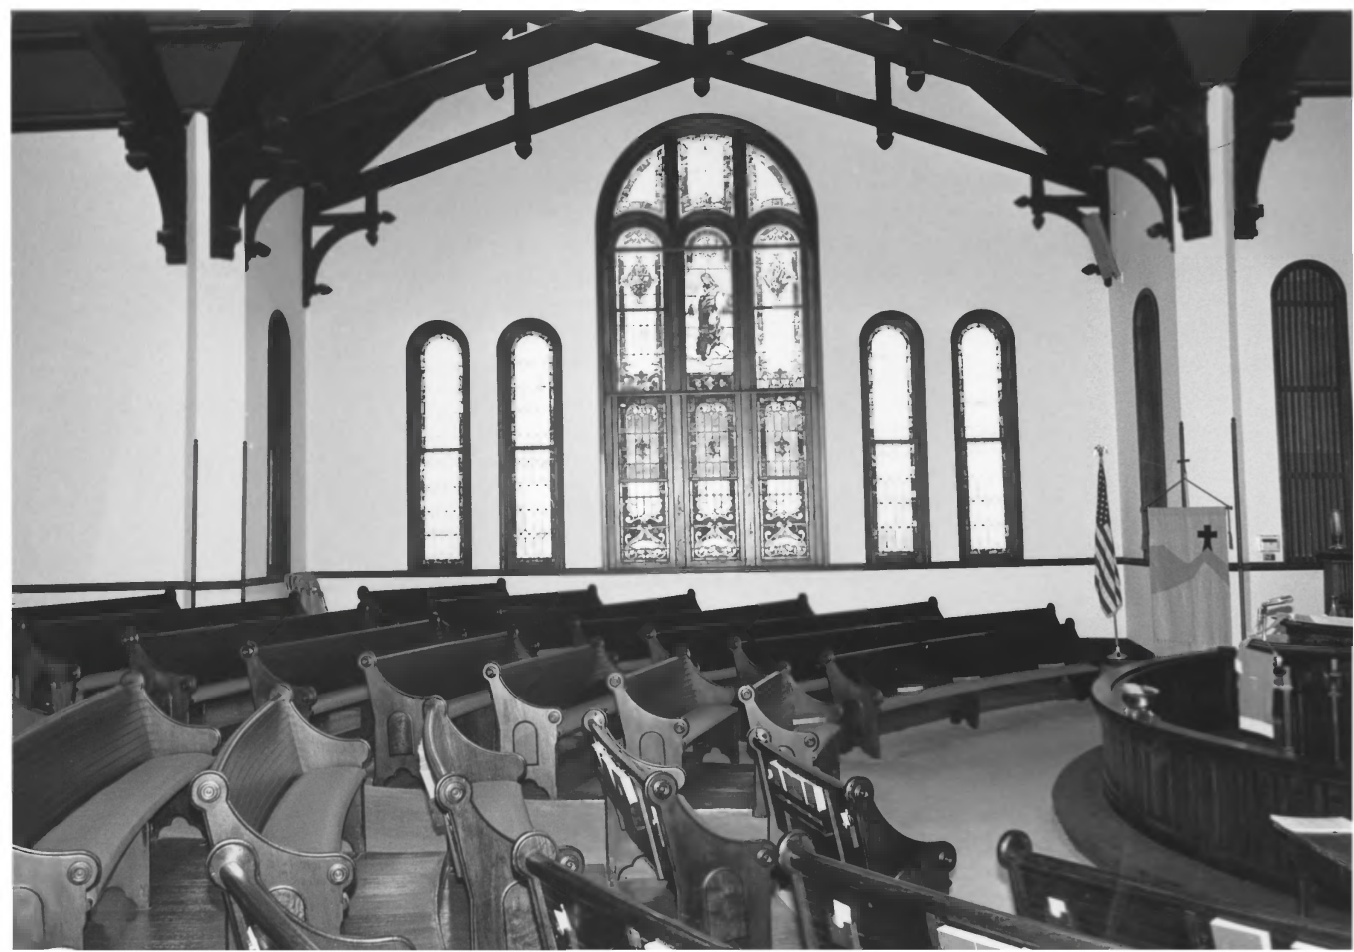

First United Methodist Church

New Iberia, Iberia Parish, LA

Freddie DeCourt

Iberia Building Systems, <sup>235 W. Main</sup> New Iberia, LA

April 1989

70560

Photo No. 6

Interior