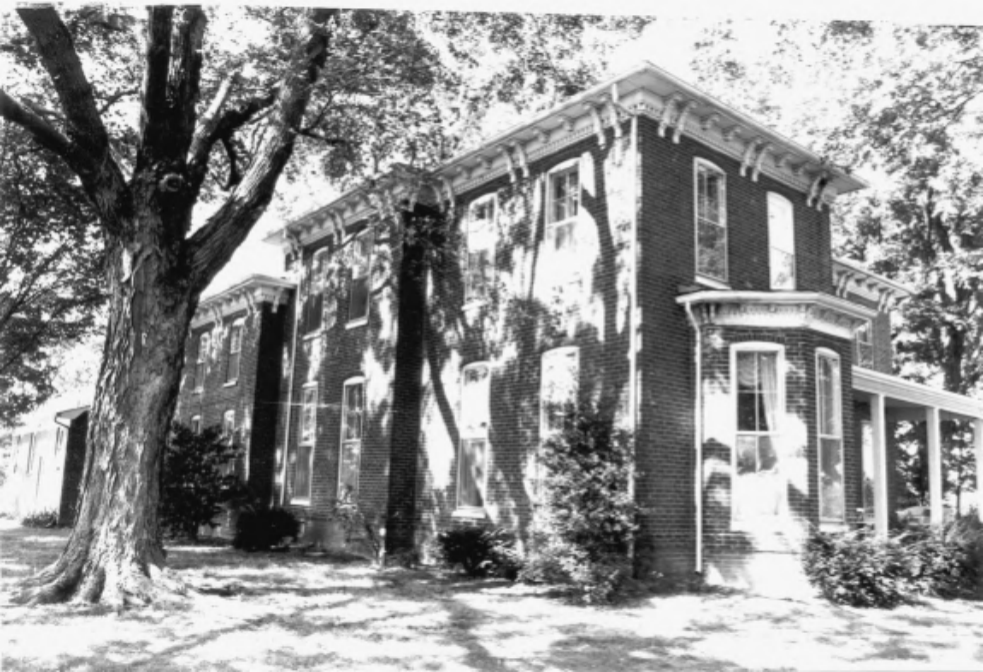

Maplehurst, HD-7)

Multiple Resources of Hardin County, KY

Photo by: Catherine Harned

Date: 1983

Negative: Kentucky Heritage Council

View: Southwest, north and east facades.

Photo # 1064

Maplehurst (HD-7)

Multiple Resources of Hardin County, K'

Photo by: Catherine Harned

Date: 1983

Negative: Kentucky Heritage Council

View: Northwest, south and east

facades.

Photo # 2 06 4

Maplehurst, HD-7

Photo by: Catherine Harned

Date: 1983

Negative: Kentucky Heritage Council

View: West, east facade.

Photo # 4 of 4