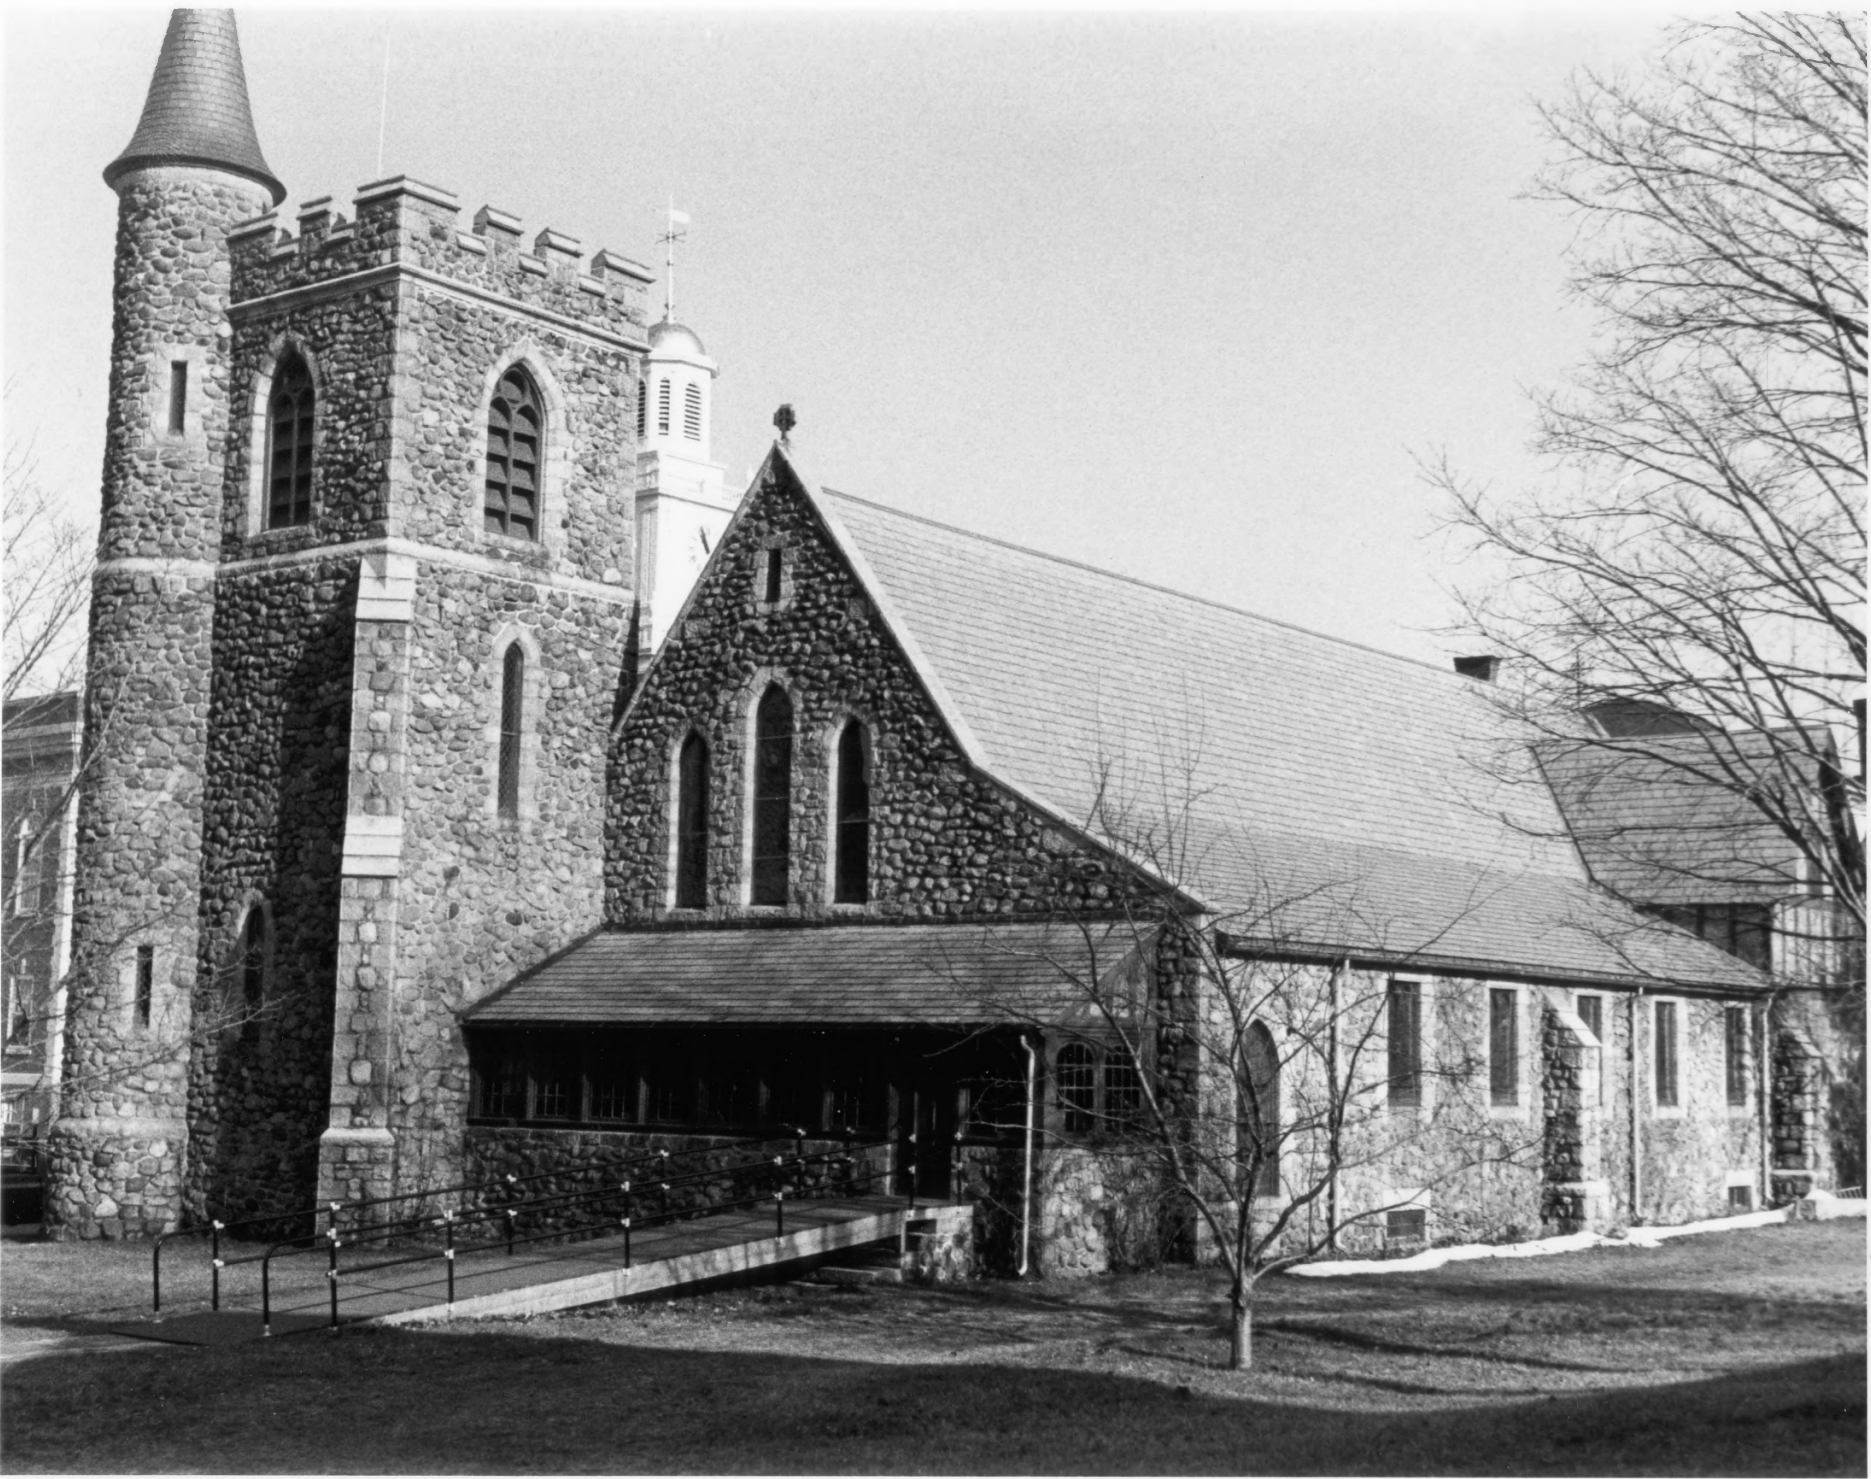

Photographer facing N **(NE)** E SE S SW W NW Photo Date: 1/16/84 Photo Number 3 of 4

JAN 25 1984

NATIONAL REGISTER OF HISTORIC PLACES PROPERTY PHOTOGRAPH FORM: NEW HAMPSHIRE

Historic Name: St. Thomas' Episcopal Church