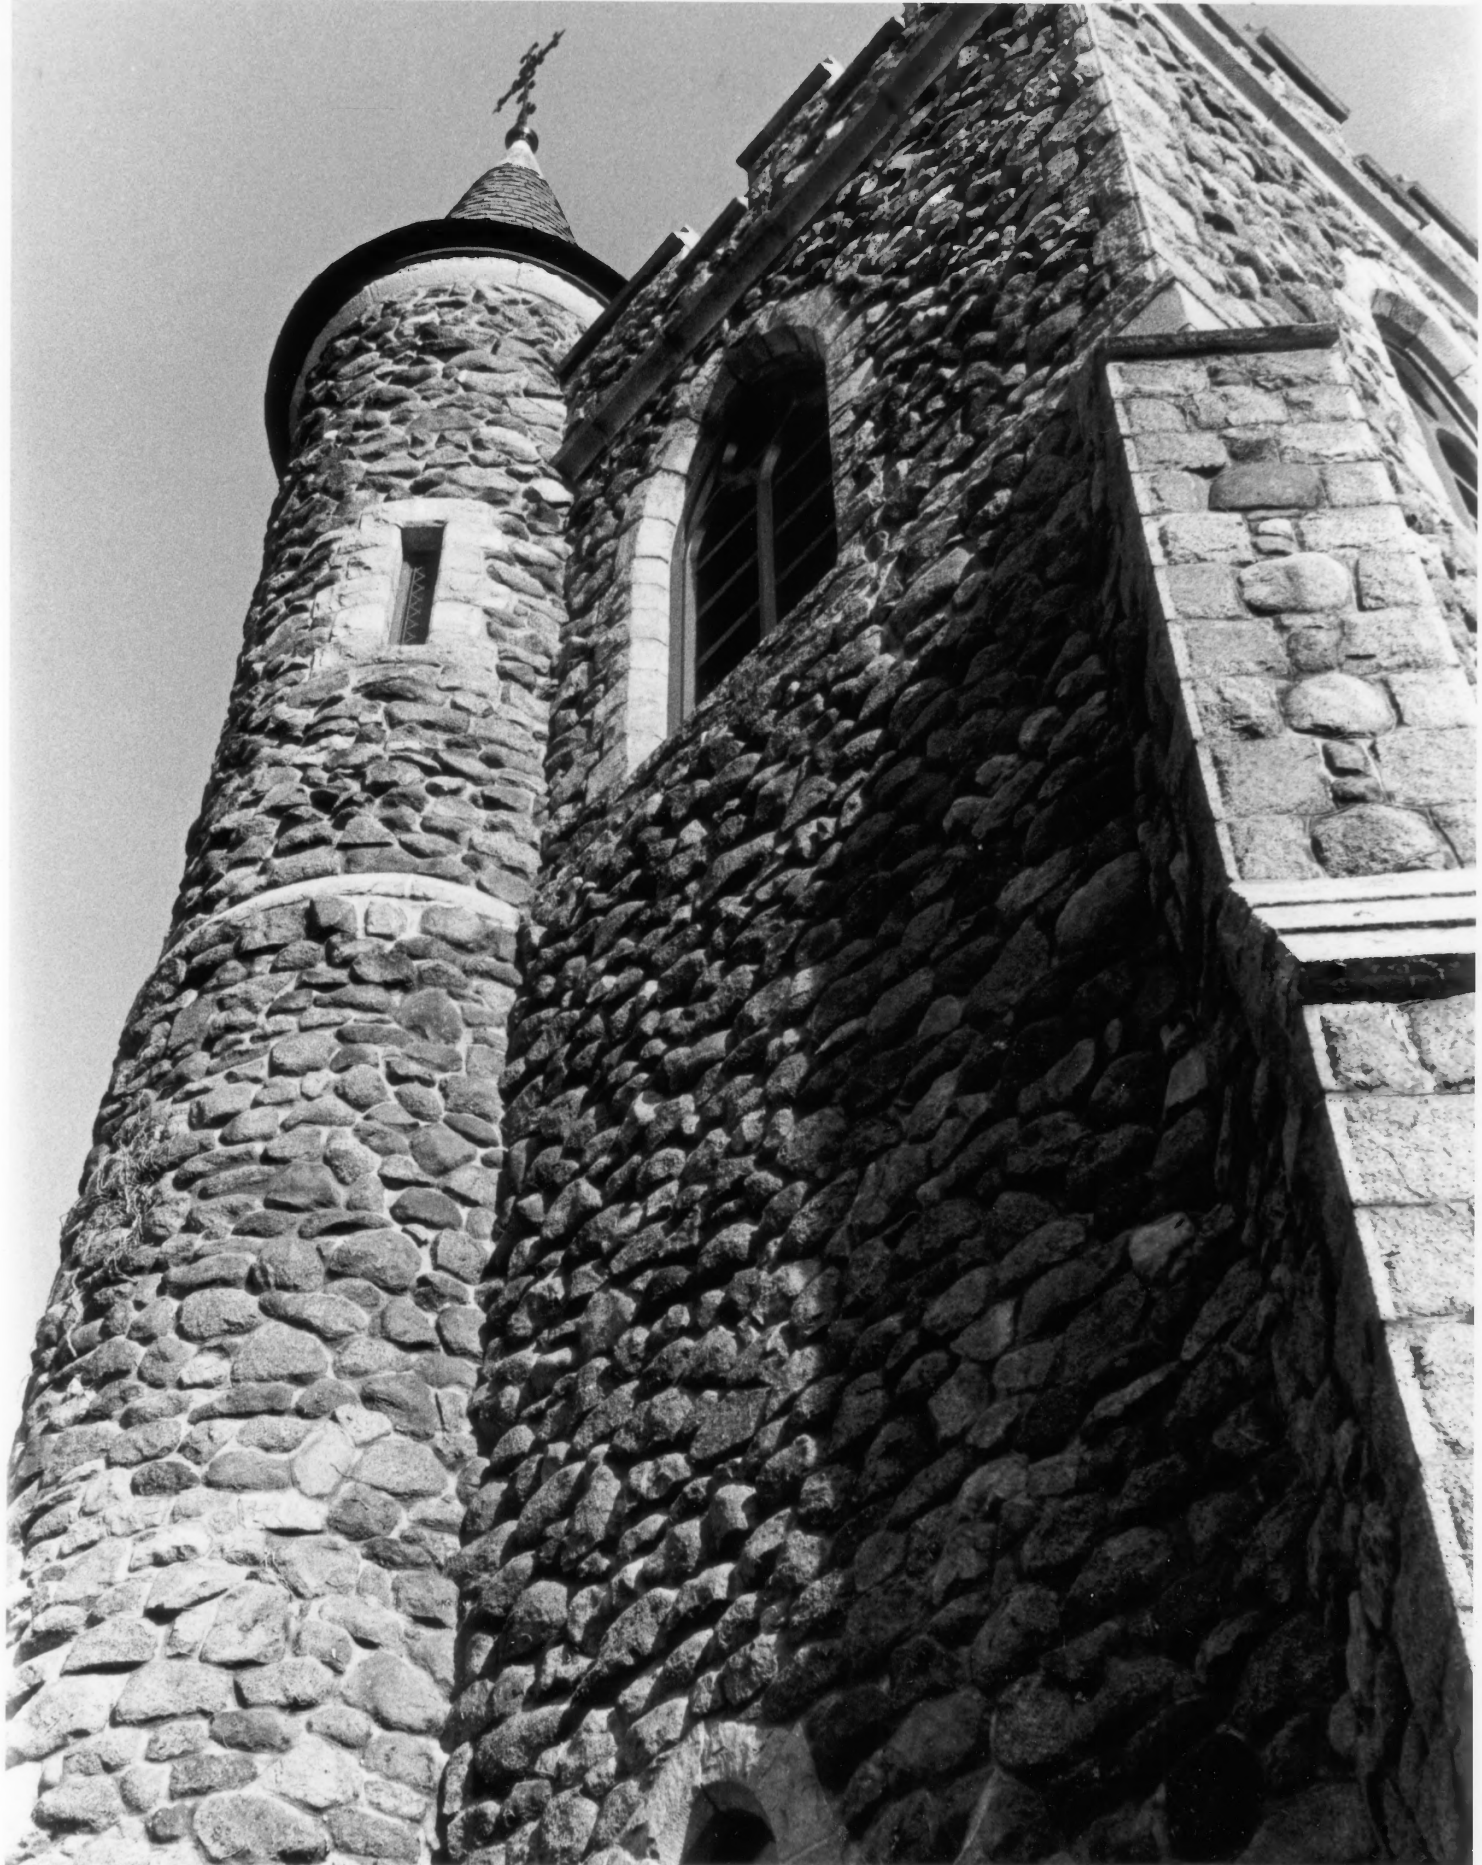

Photographer facing N NE E (SE) S SW W NW Photo Date: 1/16/84

Photo Number 2 of 4

FEB 29 1984

JAN 25 1984

NATIONAL REGISTER OF HISTORIC PLACES PROPERTY PHOTOGRAPH FORM: NEW HAMPSHIRE

Historic Name: St. Thomas' Episcopal Church