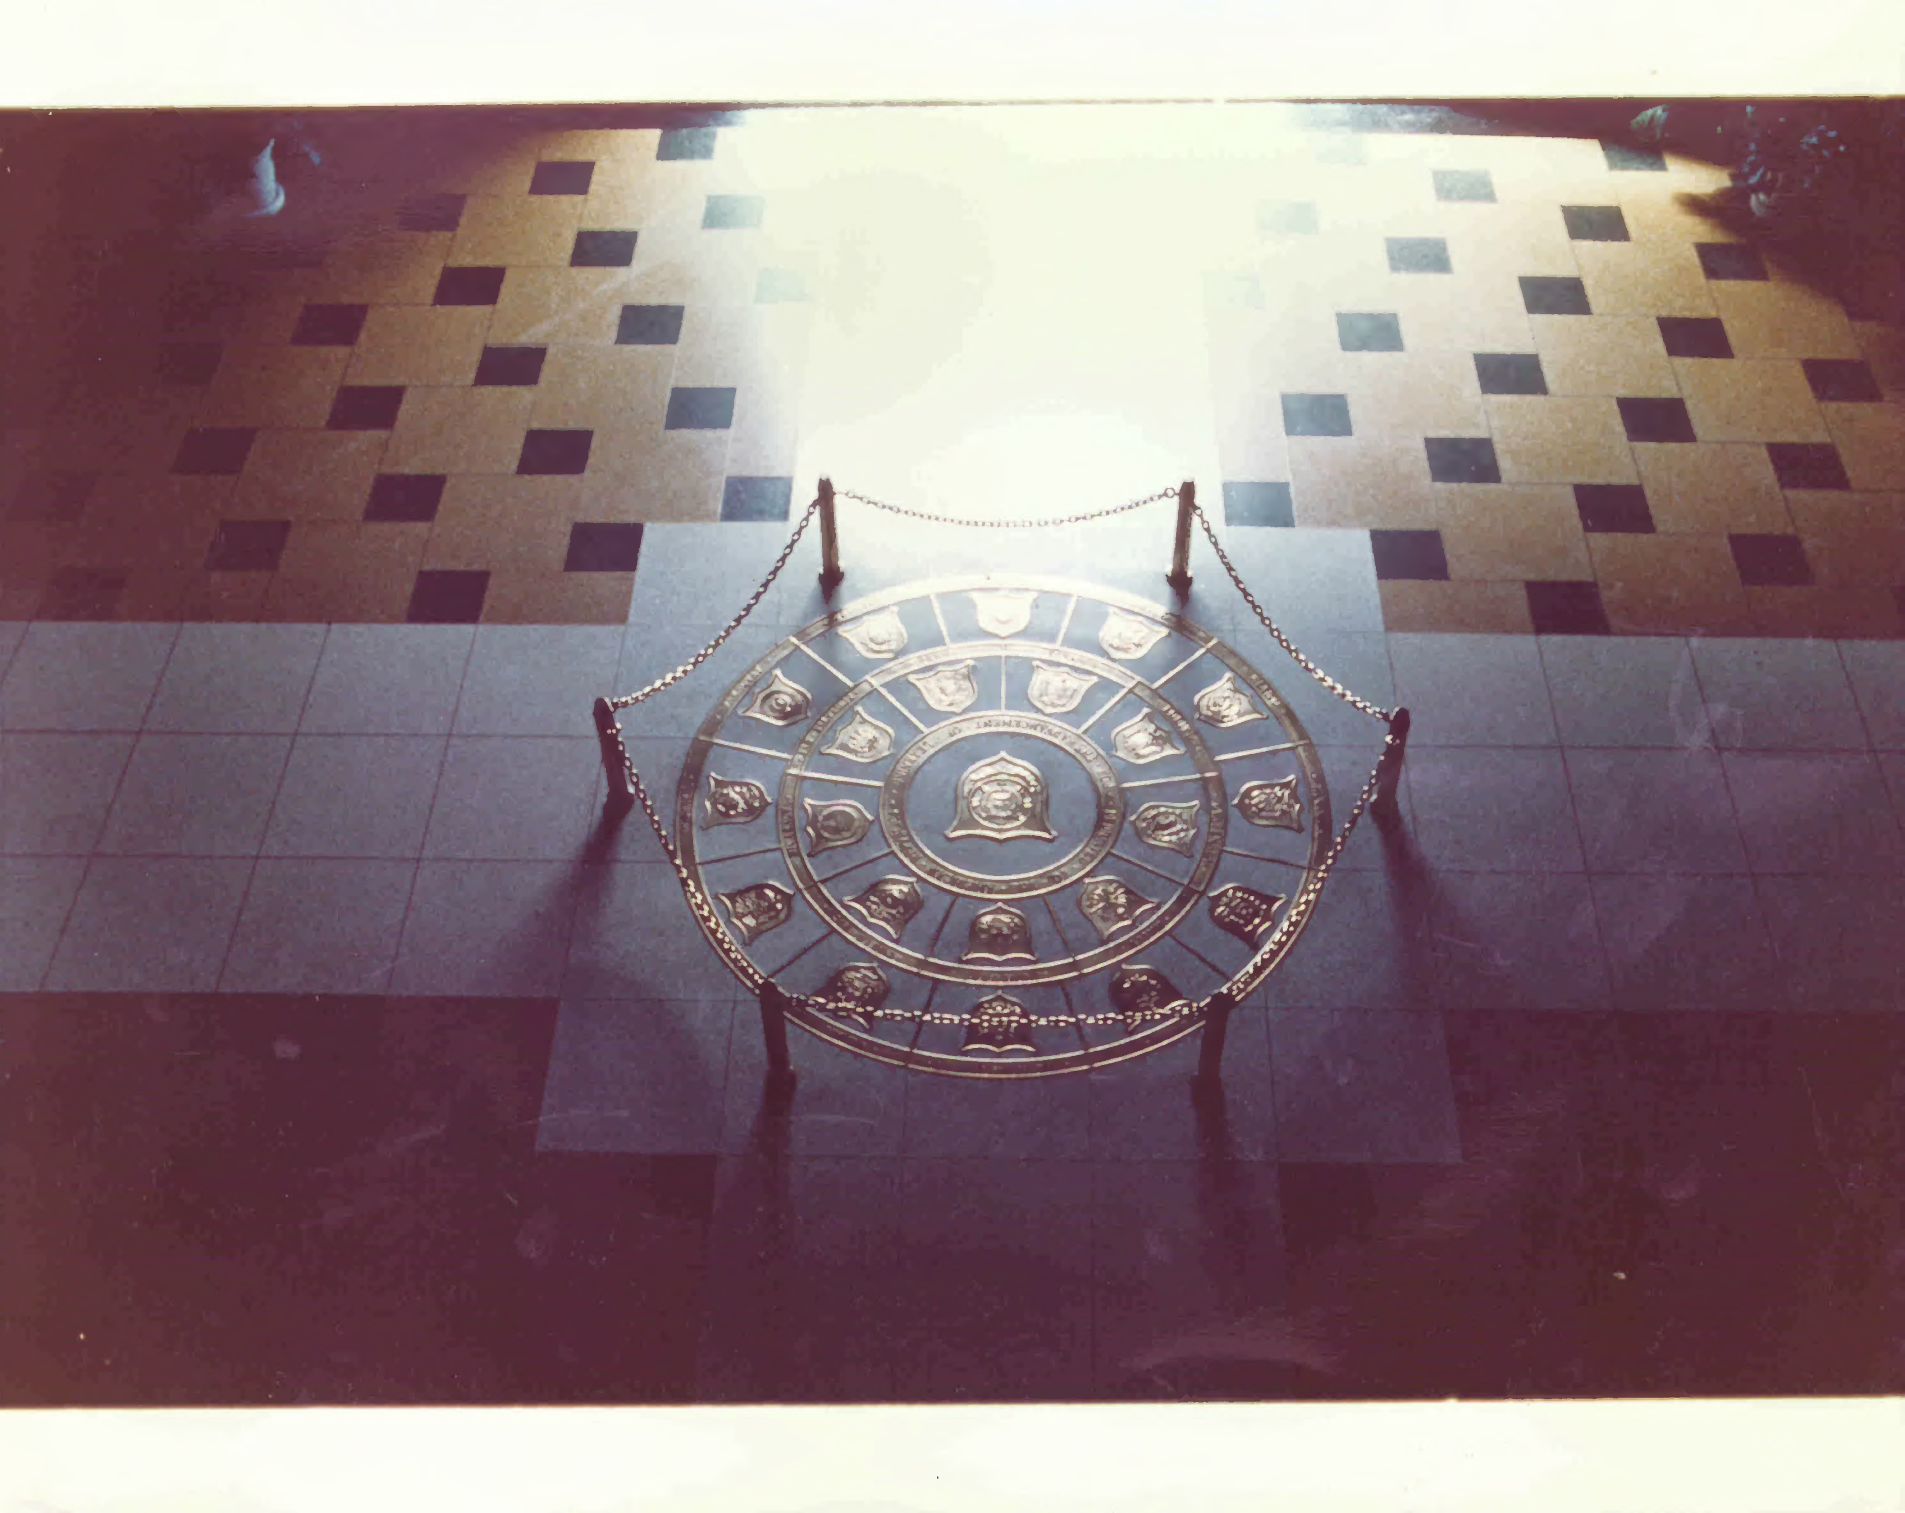

Photo: J. Pérez Mesa

December 3, 1981

JUN 3 1983

Community Affairs Office
University of Puerto Rico
Río Piedras Campus

Seen from Antonio S. Pedreira Building.

Building No. 1

#0012

Shield's Rotunde in the Rosevelt Tower