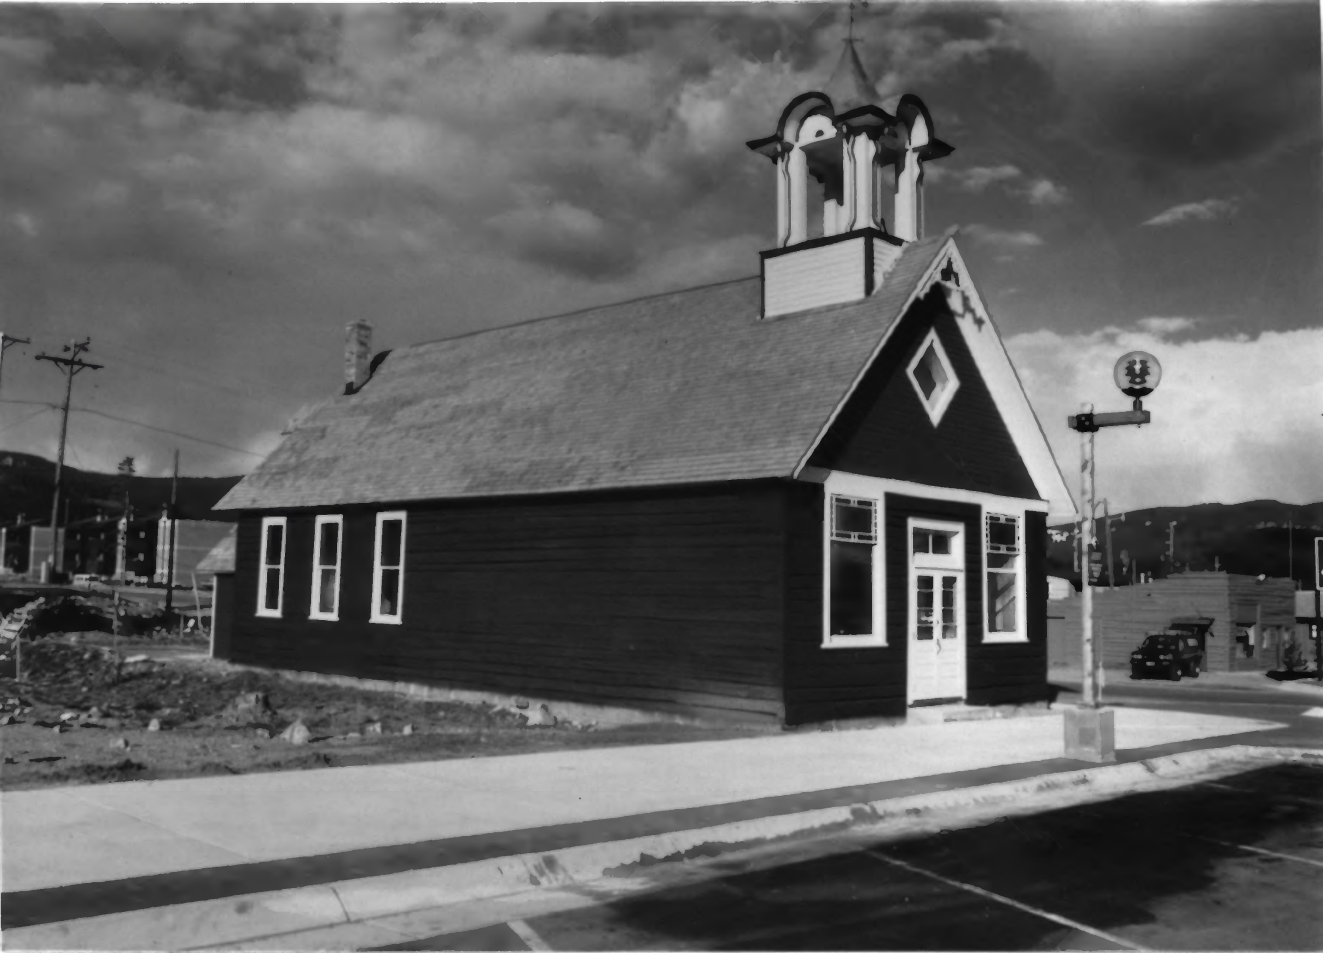

FRISCO SCHOOLHOUSE - SUMMIT COUNTY, CO.

Photographer: Chuck Roy

Locale of Negative: Colorado

Frisco Town Hall, Box 370, Frisco, CO.

Date of Photo: June, 1983

Photo 1 of 4

View looking southwest.

FRISCO SCHOOLHOUSE - SUMMIT COUNTY, CO.

Photographer: Chuck Roy

Locale of Negative: Colorado

Frisco Town Hall, Box 370, Frisco, CO.

Date of Photo: June 1983

Photo 2 of 4

View looking south.

FRISCO SCHOOLHOUSE - SUMMIT COUNTY, CO.

Photographer: Chuck Roy

Locale of Negative: Colorado

Frisco Town Hall, Box 370, Frisco, CO.

Date of Photo: June 1983

Photo 3 of 4

View looking southwest.

FRISCO SCHOOLHOUSE - SUMMIT COUNTY, CO.

Photographer: Chuck Roy

Locale of Negative: Colorado

Frisco Town Hall, Box 370, Frisco, CO.

Date of Photo: June 1983

Photo 4 of 4

View looking southeast.