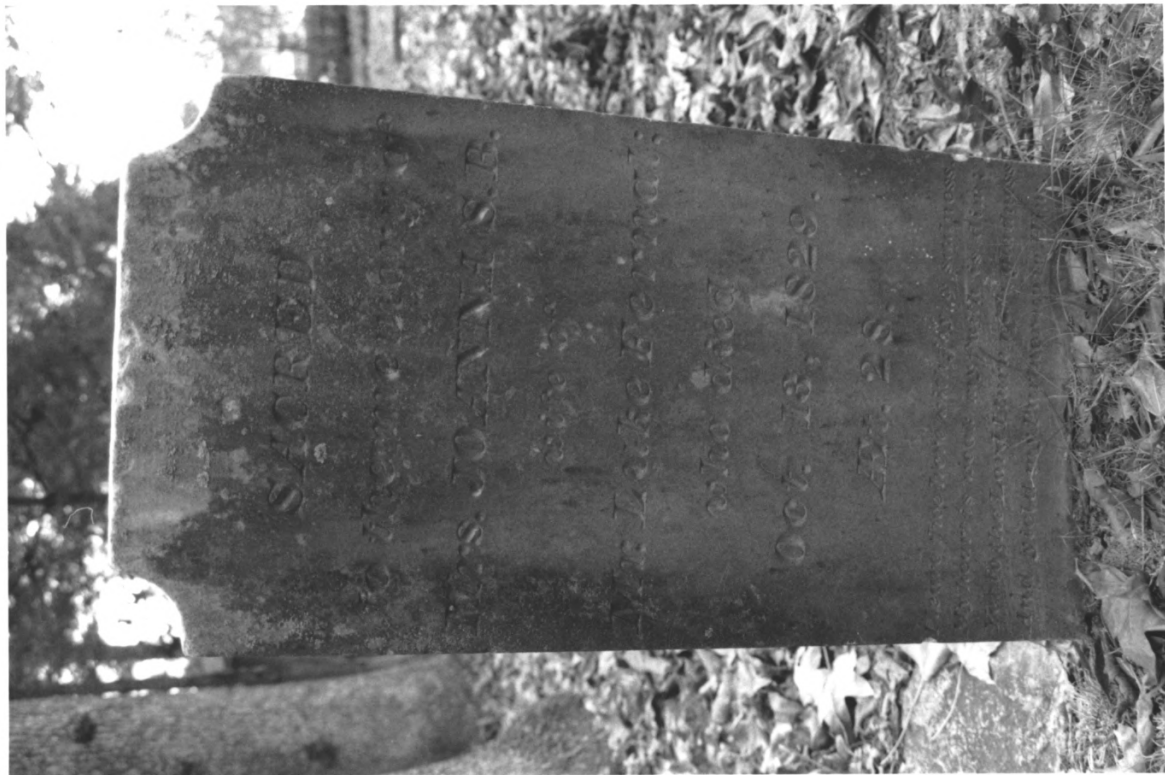

BRainerd MISSION CEMETERY
HAMILTON COUNTY TN

230F28