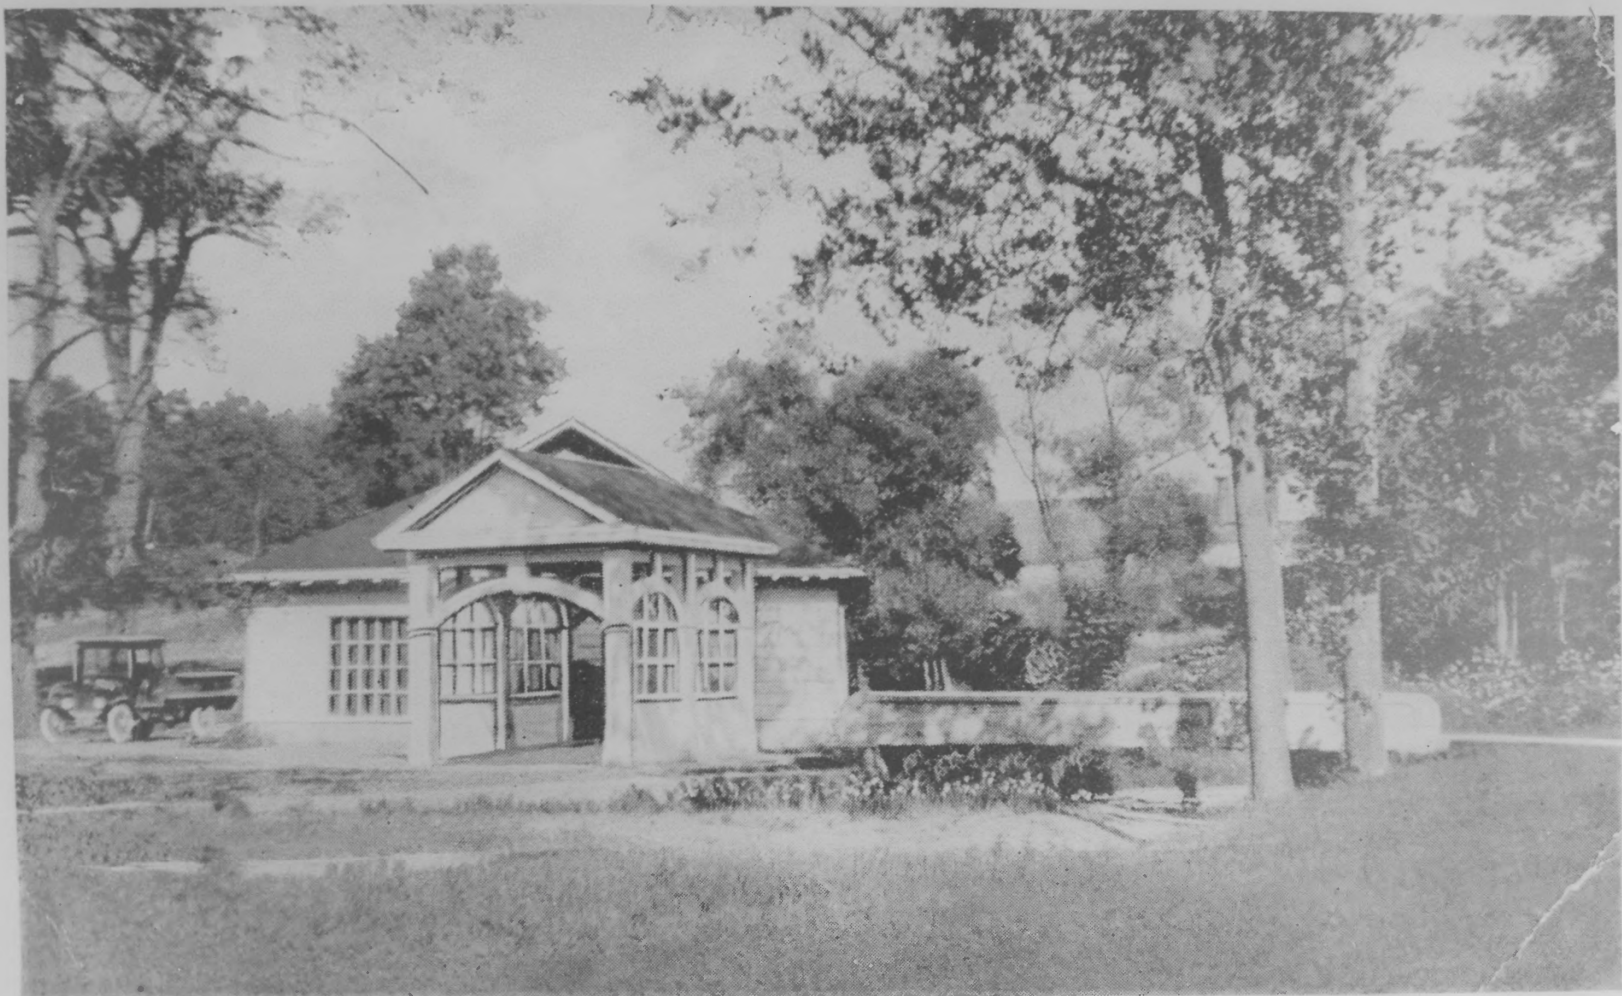

THE PENCE SPRING, PENCE SPRINGS, W. VA.

120528