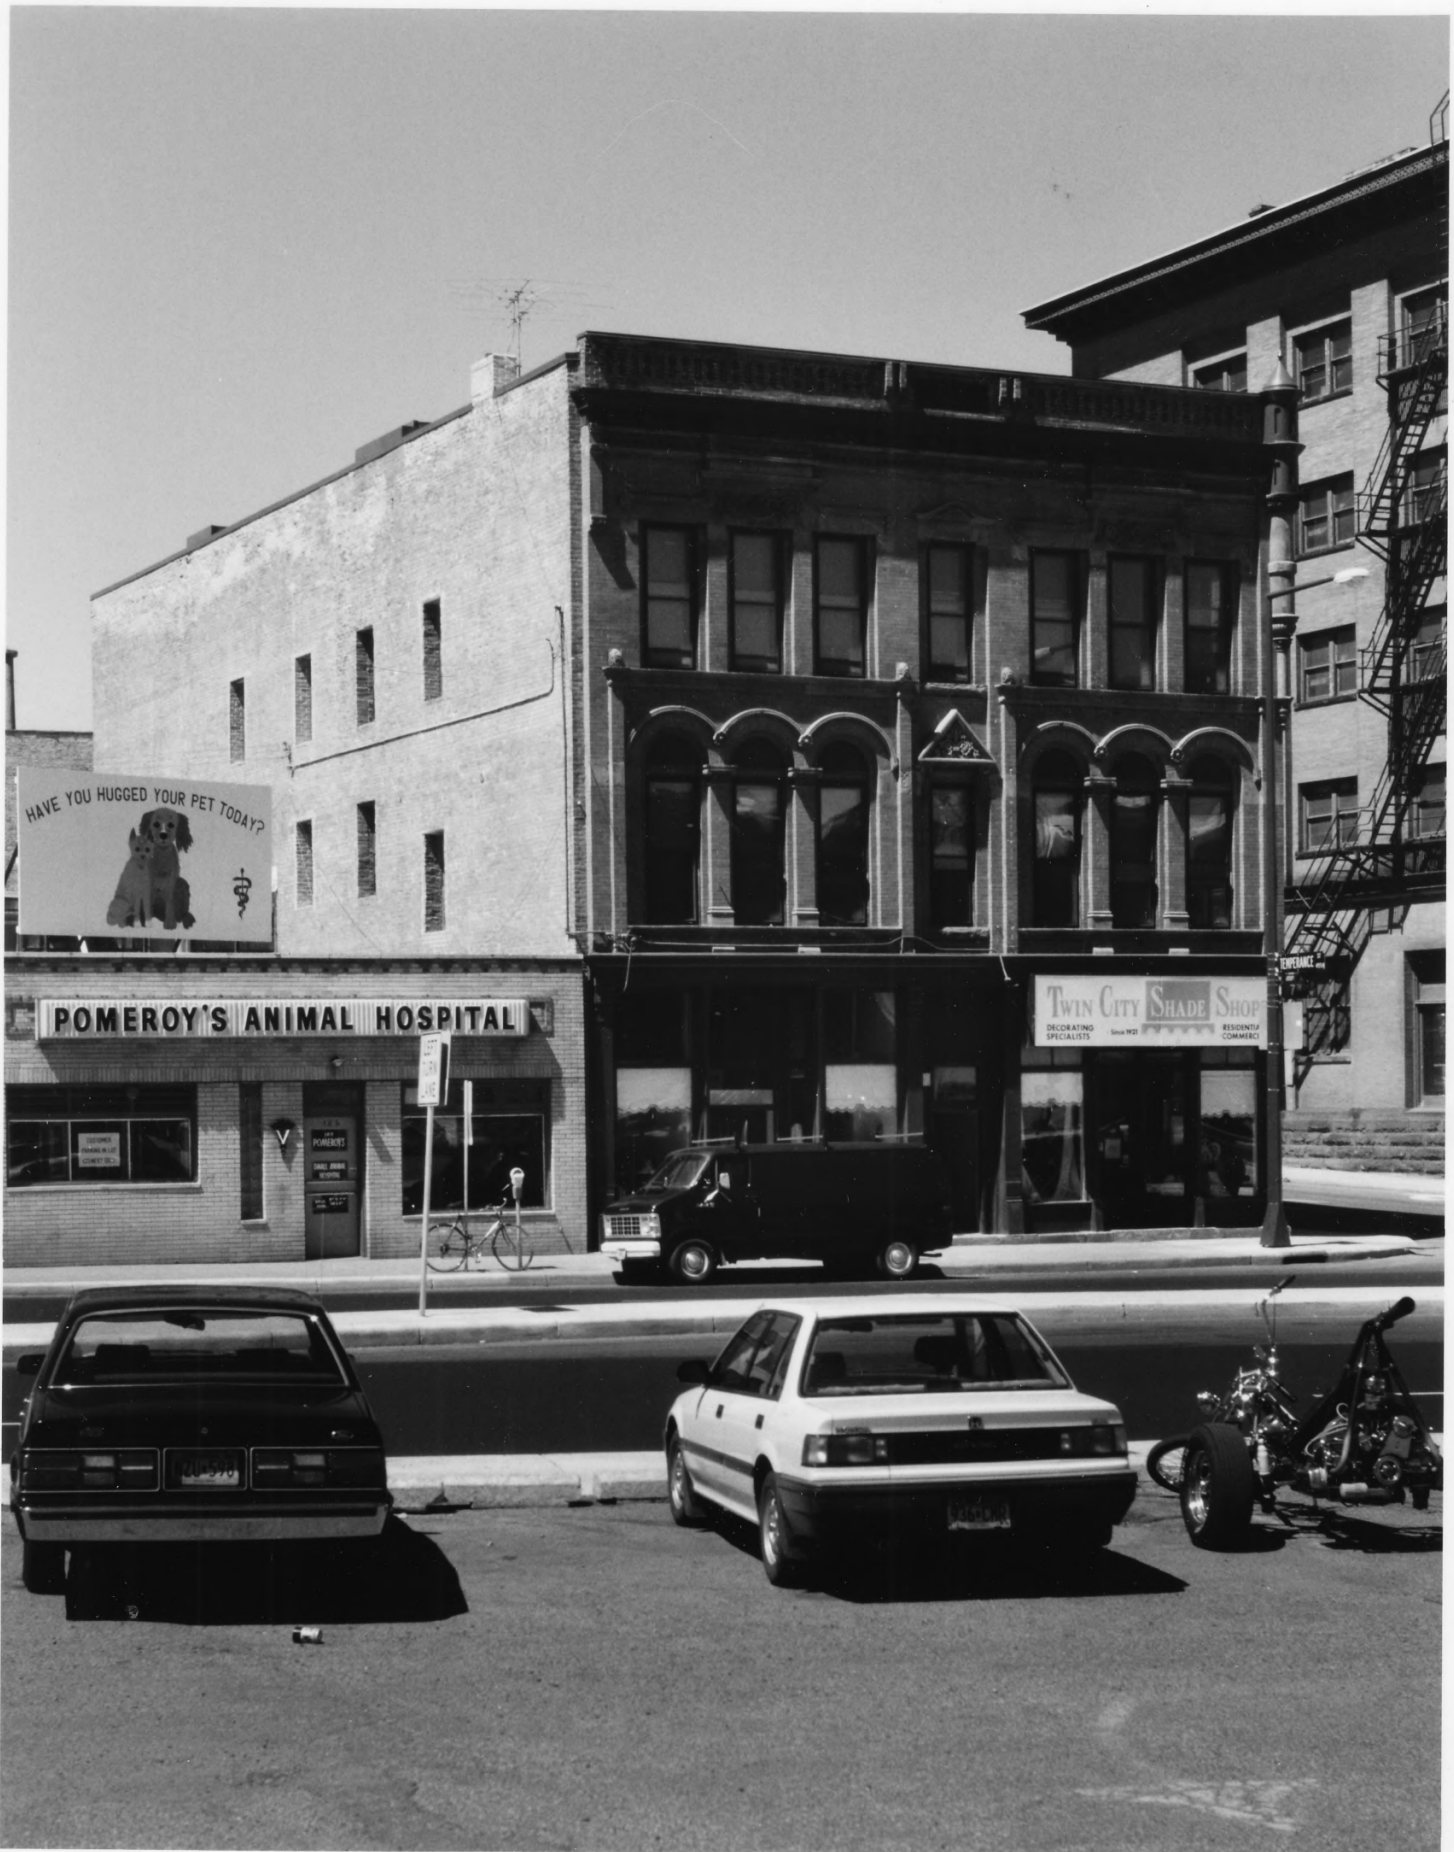

Paul Clifford LARSON

July 1988

Negative held by LARSON

Looking west

HAVE YOU HUGGED YOUR PET TODAY?

POMEROY'S ANIMAL HOSPITAL

TWIN CITY SHADE SHOP
DECORATING SPECIALISTS
RESIDENTIAL COMMERCIAL

Walsh Building (2)

St Paul, MN

Paul Clifford Larson

July 1988

Negative held by Larson

Looking South

WALSH BUILDING (3)

ST PAUL, MN

Paul Clifford LARSON