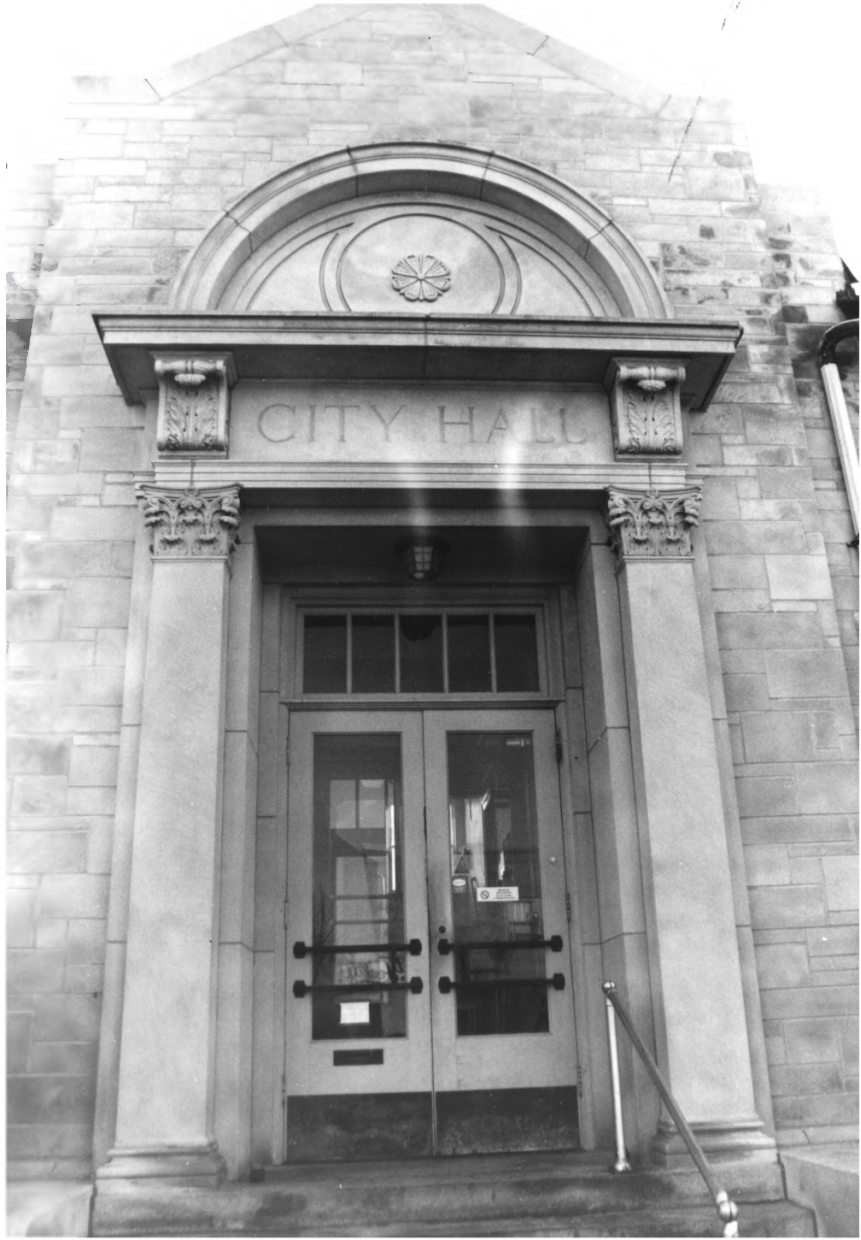

City Hall Henry &
220 W. Monroe
Mt Pleasant, Ia
Dave Cordes

January 1991
SNPO

Facade looking S

#1

CITY HALL

CITY HALL

Henry Co

220 W. MONROE

Mt. Pleasant, IA

DAVE CORDES

JANUARY 1991

SHPO

DETAIL: MAIN ENTRANCE, N. elevation
Looking S

#2

City Hall

Henry Co