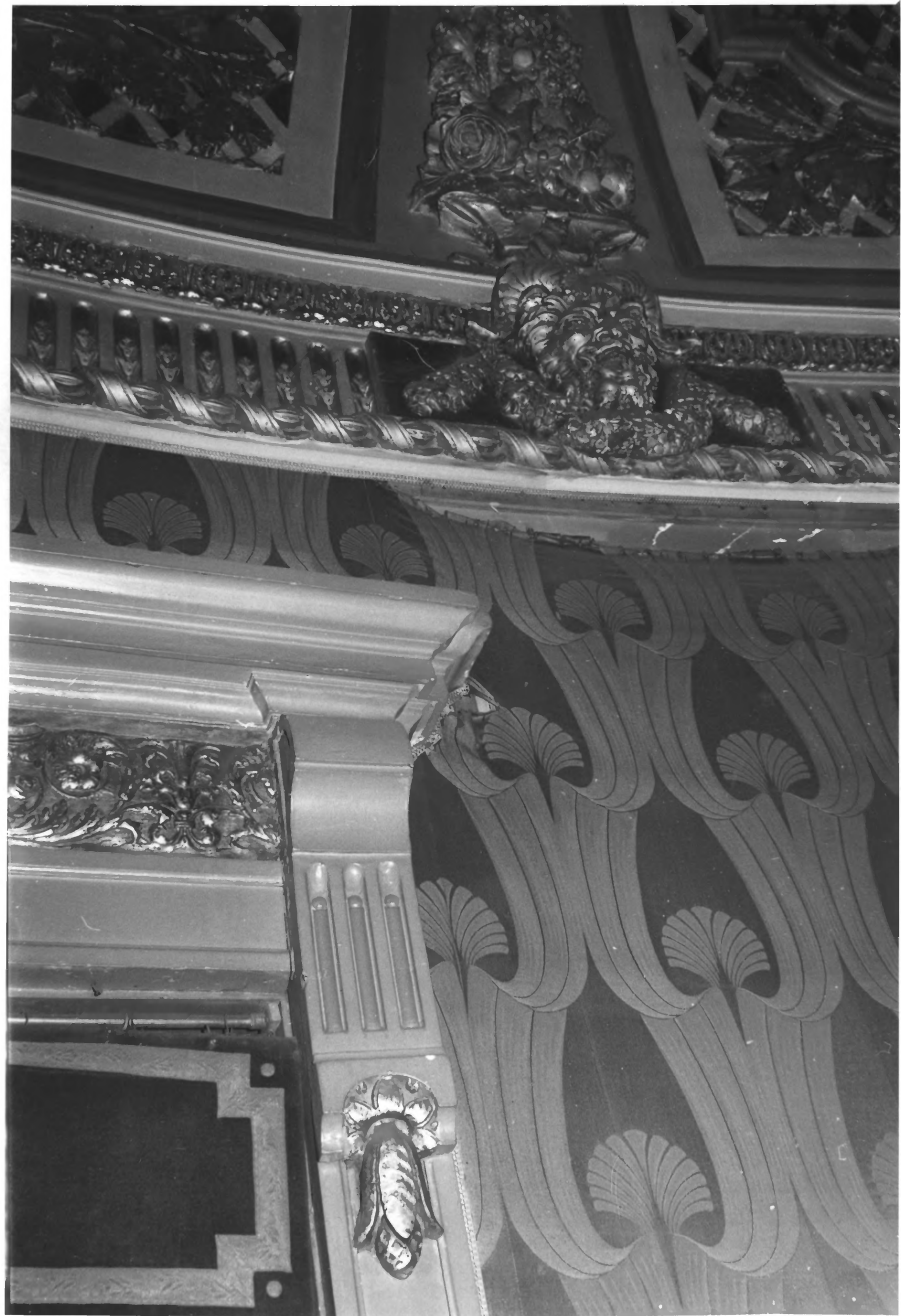

JUL 6 1976

Washington Co., Md.

Maryland Theatre

Box entrance

Photo credit - Jack L. Finglass

1975

JUL 6 1976

NOV 13 1976