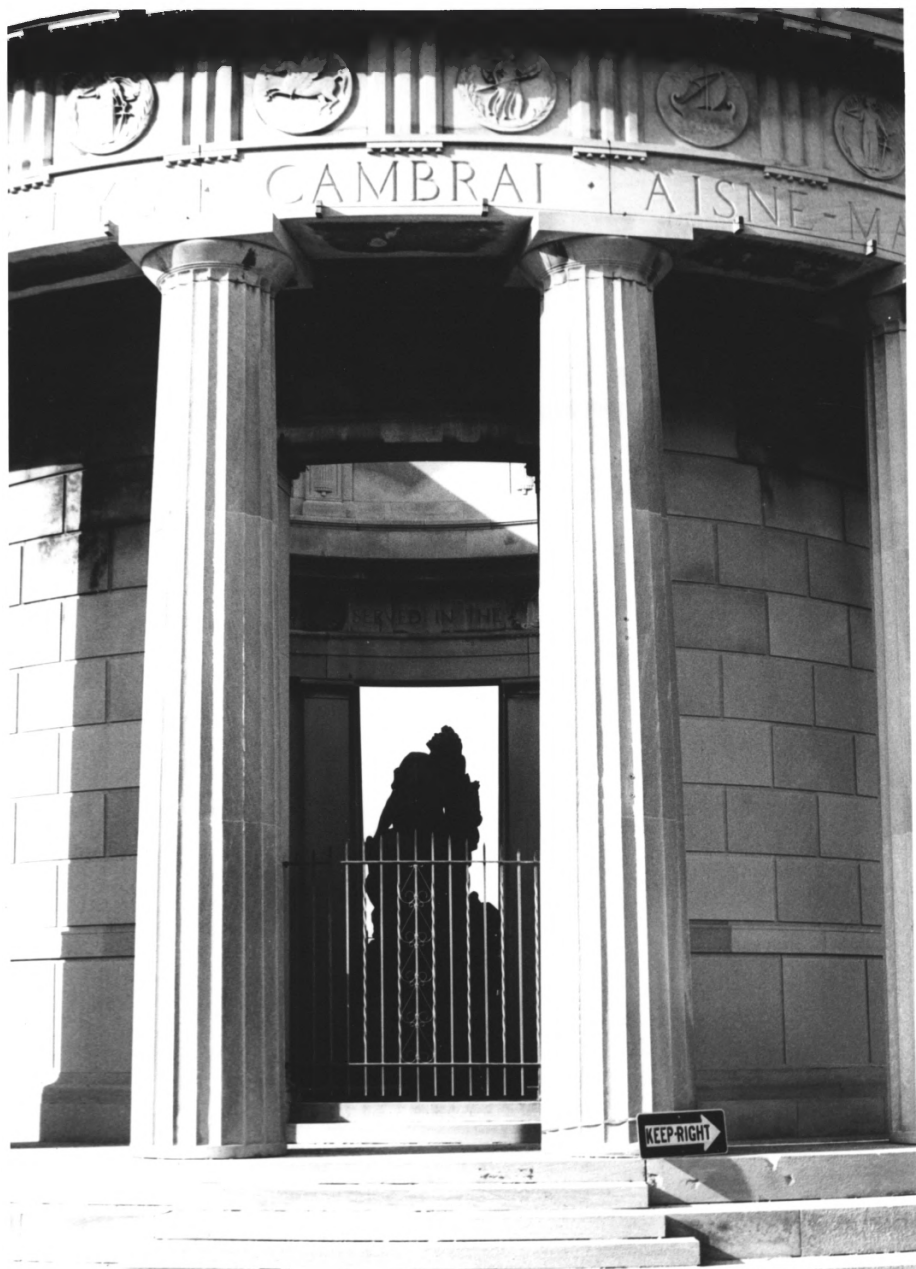

CAMBRAI · AISNE-MA

KEEP RIGHT