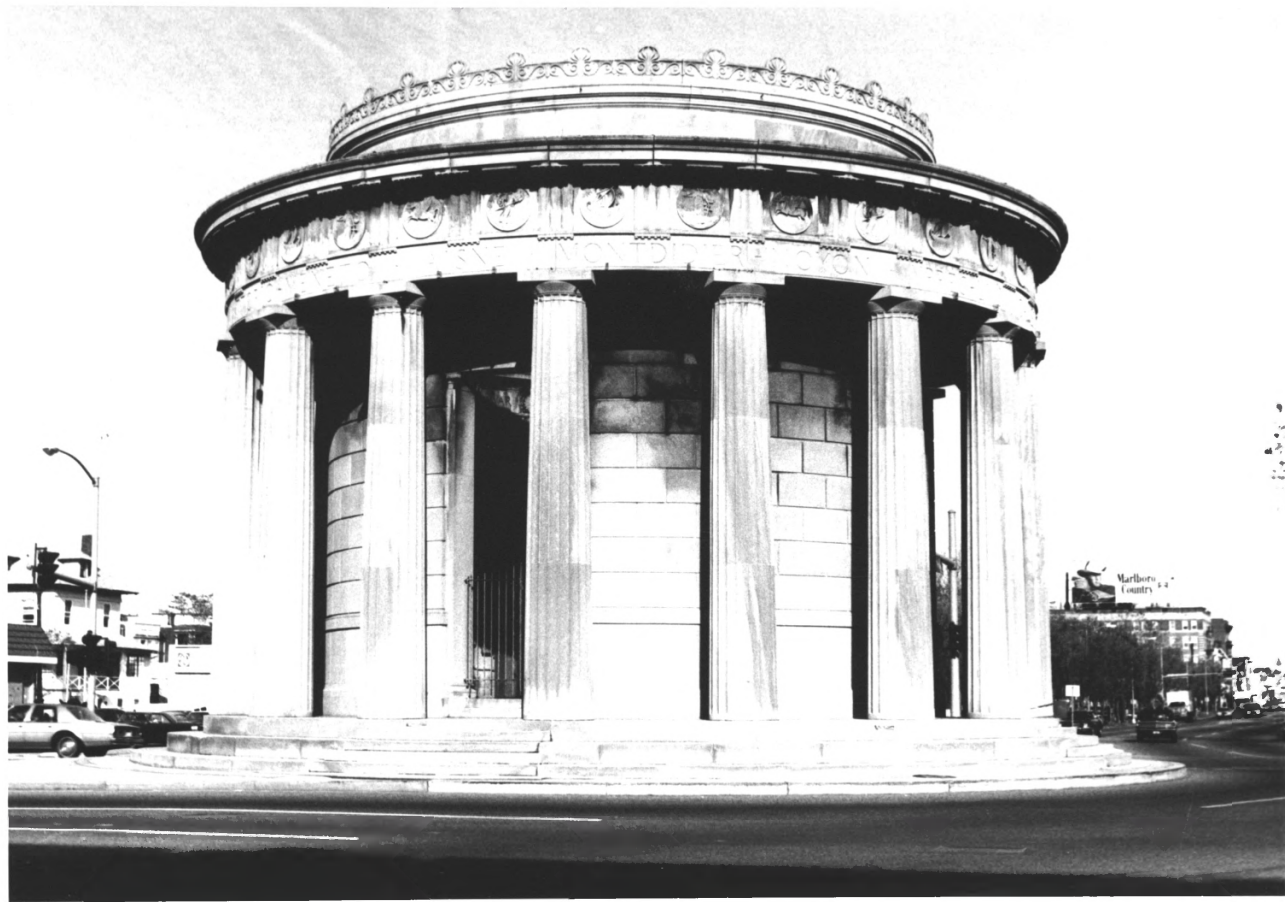

①
WWI Memorial
Atlantic City JUL 16 1981
Atlantic County, New Jersey
Camera facing west
11/1980 AUG 28 1981

TERRY KARSCHNER
HISTORIC PRESERVATION SPECIALIST

2

WWI Memorial
Atlantic City
Atlantic County, New Jersey
Camera facing northwest
11/1980

JUL 16 1981

2

AUG 28 1981

TERRY KARSCHNER
HISTORIC PRESERVATION SPECIALIST

3

WWI Memorial
Atlantic City JUL 16 1981 3
Atlantic County, New Jersey
Frederick A. MacMonnies
sculpture. Camera facing
west. 11/1980