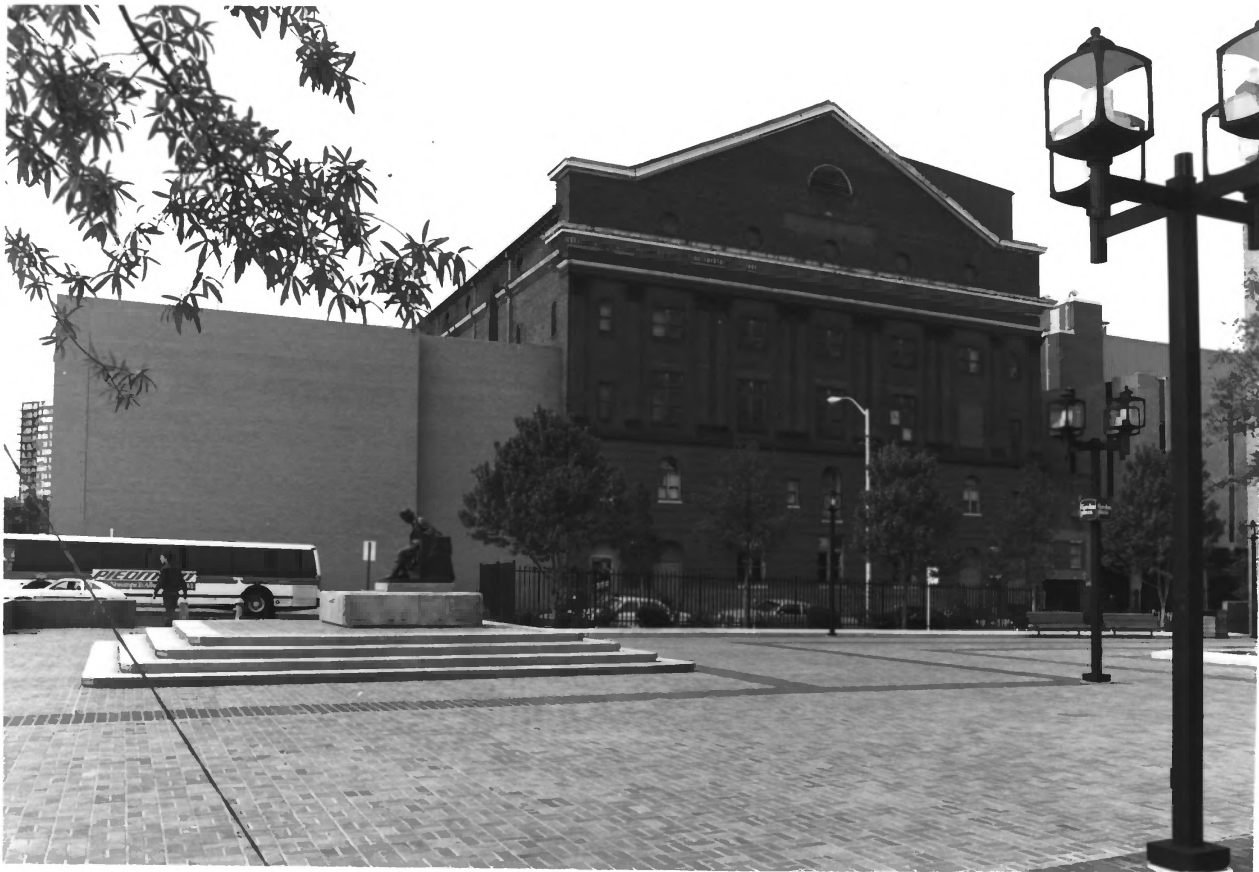

ANTHONY
QUINN

ZORBA
THE LYRIC
OPERA HOUSE
1938 BROADWAY
NEW YORK CITY

THE LYRIC

1938
BROADWAY

1. The Lyric Opera House
2. Mount Royal Avenue
Baltimore, Maryland
3. Richard Lippenholz
4. October 11, 1984
5. Lyric Foundation
6. west Front of building
7. 1/19

1. The Lyric Opera House
2. Mount Royal Avenue
Baltimore, Maryland
3. Richard Lippenholz
4. October 11, 1984
5. Lyric Foundation
6. east rear wall, Maryland Avenue
7. 2/19

4-6pm

LAND TRACTS

NO PARKING

1. The Lyric Opera House
2. Mount Royal Avenue
Baltimore, Maryland
3. Richard Lippenholz
4. October 11, 1984
5. Lyric Foundation
6. north side of building
7. 3/19

1. The Lyric Opera House
2. Mount Royal Avenue
Baltimore, Maryland
3. Richard Lippenholz
4. October 11, 1984
5. Lyric Foundation
6. original lobby facing east
7. 4/19

1. The Lyric Opera House
2. Mount Royal Avenue
Baltimore, Maryland
3. Richard Lippenholz
4. October 11, 1984
5. Lyric Foundation
6. from center stage facing east
7. 5/19

1. The Lyric Opera House
2. Mount Royal Avenue
Baltimore, Maryland
3. Richard Lippenholz
4. October 11, 1984
5. Lyric Foundation
6. facing stage from east
7. 6/19

1. The Lyric Opera House
2. Mount Royal Avenue
Baltimore, Maryland
3. Richard Lippenholz
4. October 11, 1984
5. Lyric Foundation
6. stage left facing N/W
7. 7/19