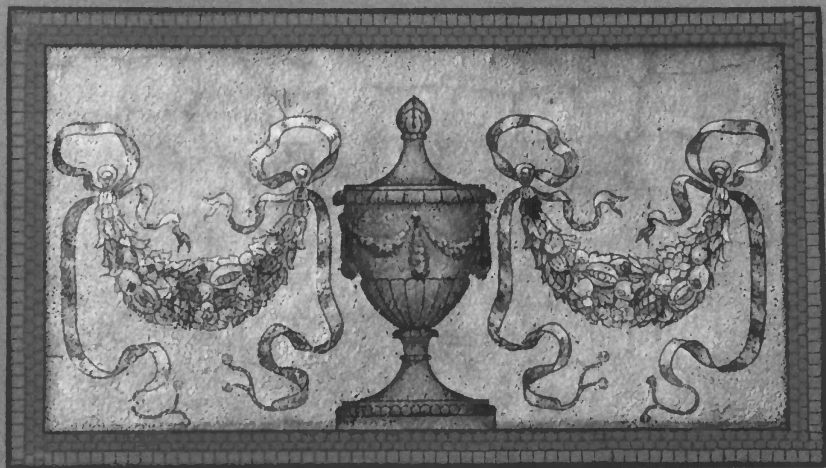

1. The Lyric Opera House
2. Mount Royal Avenue
Baltimore, Maryland
3. Richard Lippenholz
4. October 11, 1984
5. Lyric Foundation
6. facing stage from east
7. 6/19

1. The Lyric Opera House
2. Mount Royal Avenue
Baltimore, Maryland
3. Richard Lippenholz
4. October 11, 1984
5. Lyric Foundation
6. stage left facing N/W
7. 7/19

1. The Lyric Opera House
2. Mount Royal Avenue
Baltimore, Maryland
3. Richard Lippenholz
4. October 11, 1984
5. Lyric Foundation
6. stage right facing N/E
7. 8/19

1. The Lyric Opera House
2. Mount Royal Avenue
Baltimore, Maryland
3. Richard Lippenholz
4. October 11, 1984
5. Lyric Foundation
6. grand terrace level facing north
7. 9/19