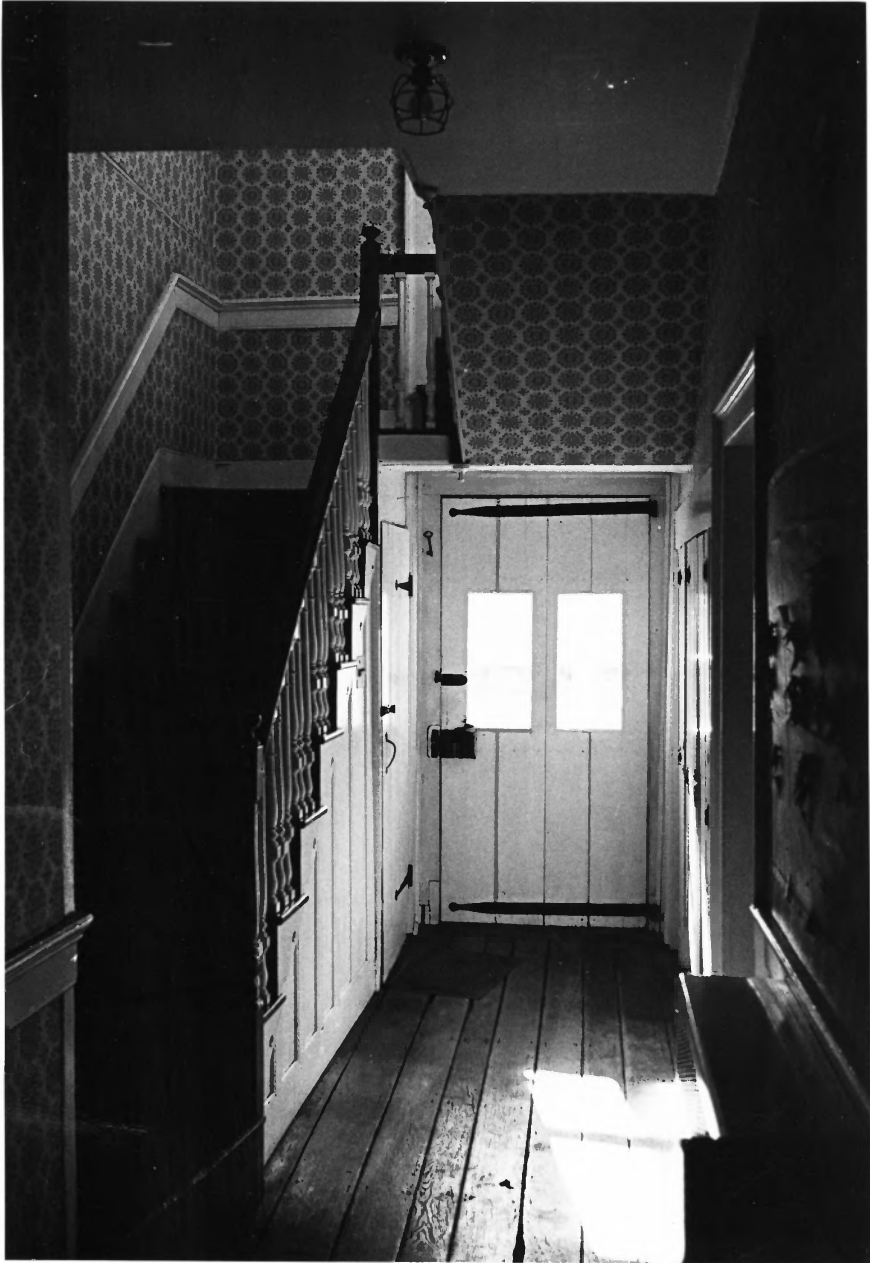

ANTTETAM HALL

Hagerstown, Washington County, Md.

Photographed by Paula Stoner Dickey

March 1975

Exterior door detail from northeast

SEP 24 1979

AUG 2 1977

5