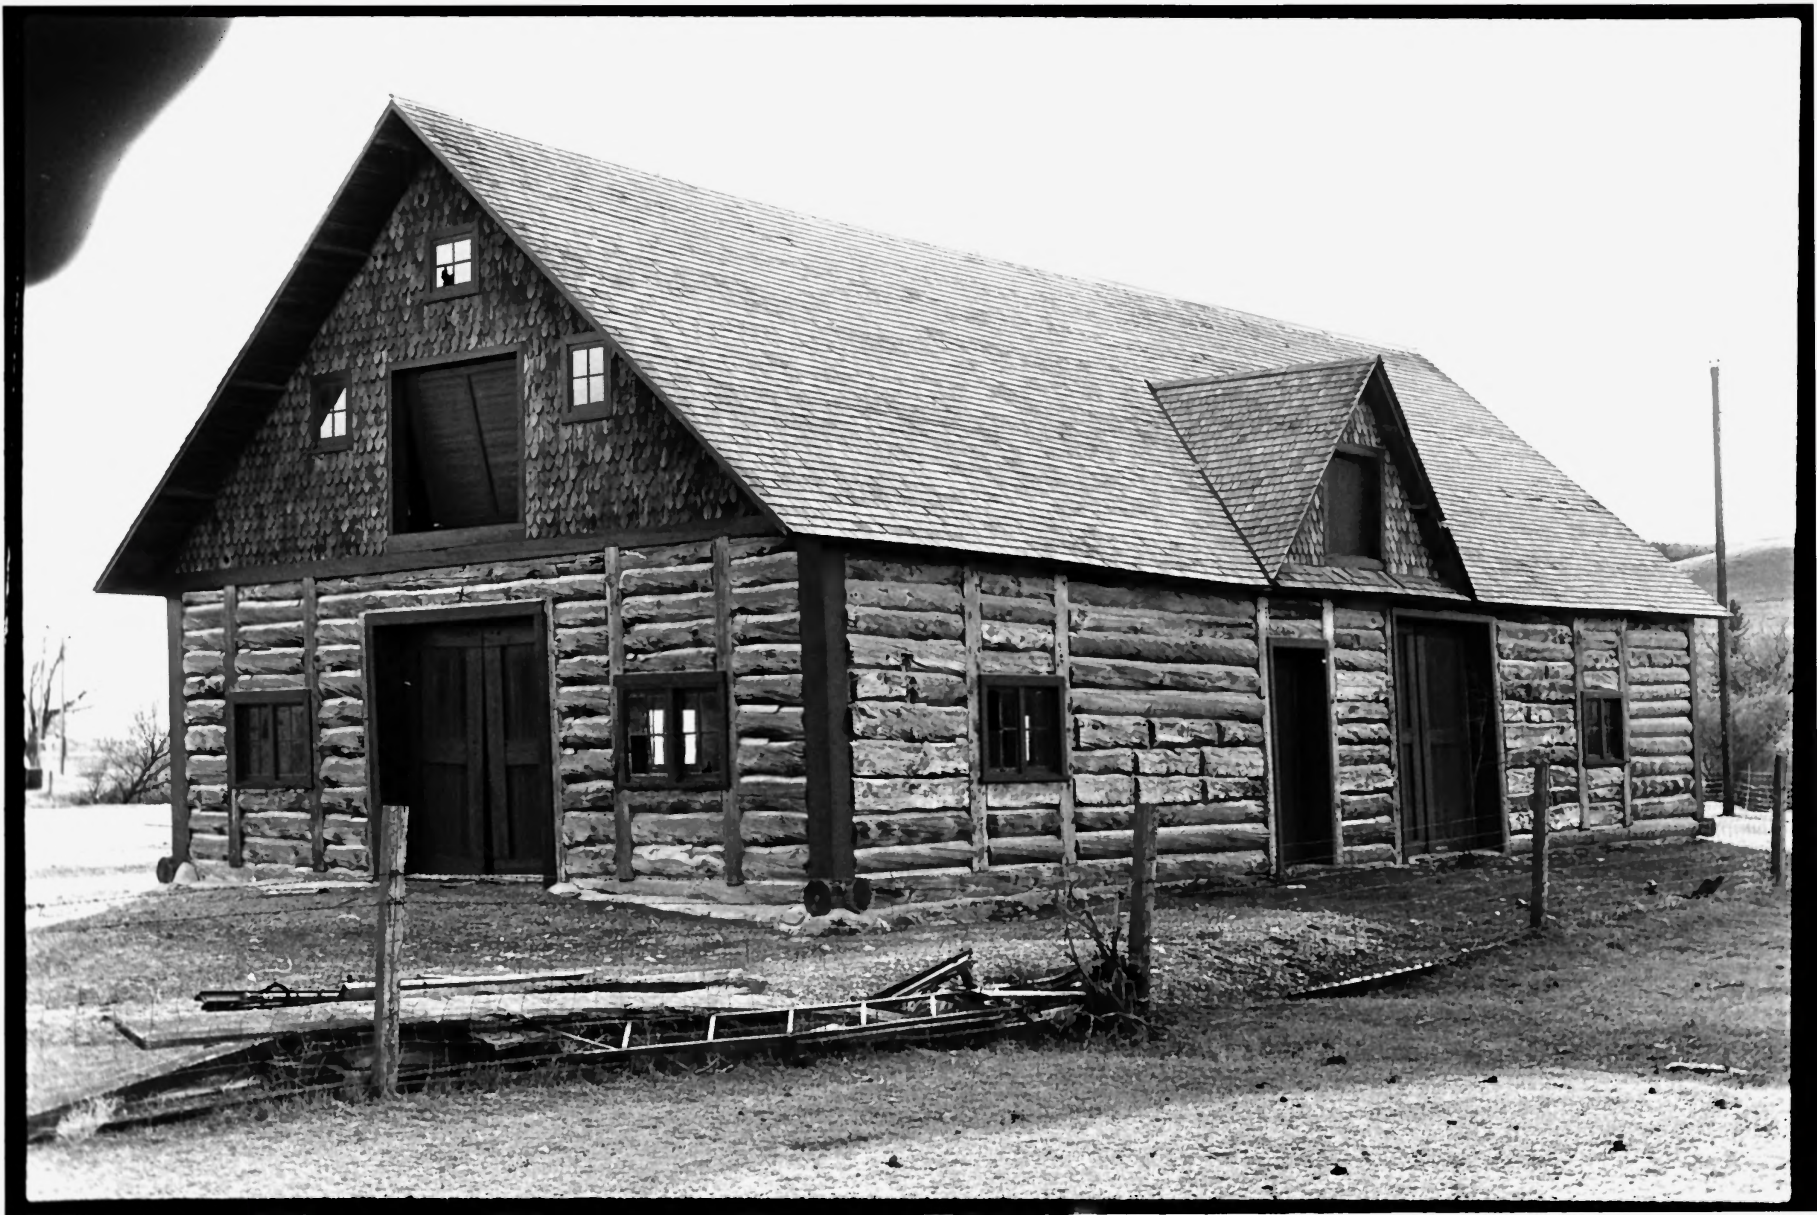

South and West elevations.

Photo 1 of 5

SHACK FORD

H-T Ranch, Shackford  
Slope County, ND

Photo credit: Marty Perry

Date of Photo: November, 1984

Location of negative: State Historical Society of North Dakota  
North Dakota Heritage Center  
Capitol Grounds  
Bismarck, ND 58505

East Elevation.

Photo 2 of 5

H-T Ranch, Long barn  
Slope County, ND

Photo credit: Marty Perry

Date of Photo: November, 1984

Location of negative: State Historical Society of North Dakota  
North Dakota Heritage Center  
Capitol Grounds  
Bismarck, ND 58505

West and South elevations.

Photo 3 of 5

H-T Ranch, Long barn  
Slope County, ND

Photo credit: Marty Perty

Date of Photo: November, 1984

Location of negative: State Historical Society of North Dakota  
North Dakota Heritage Center  
Capitol Grounds  
Bismarck, ND 58505