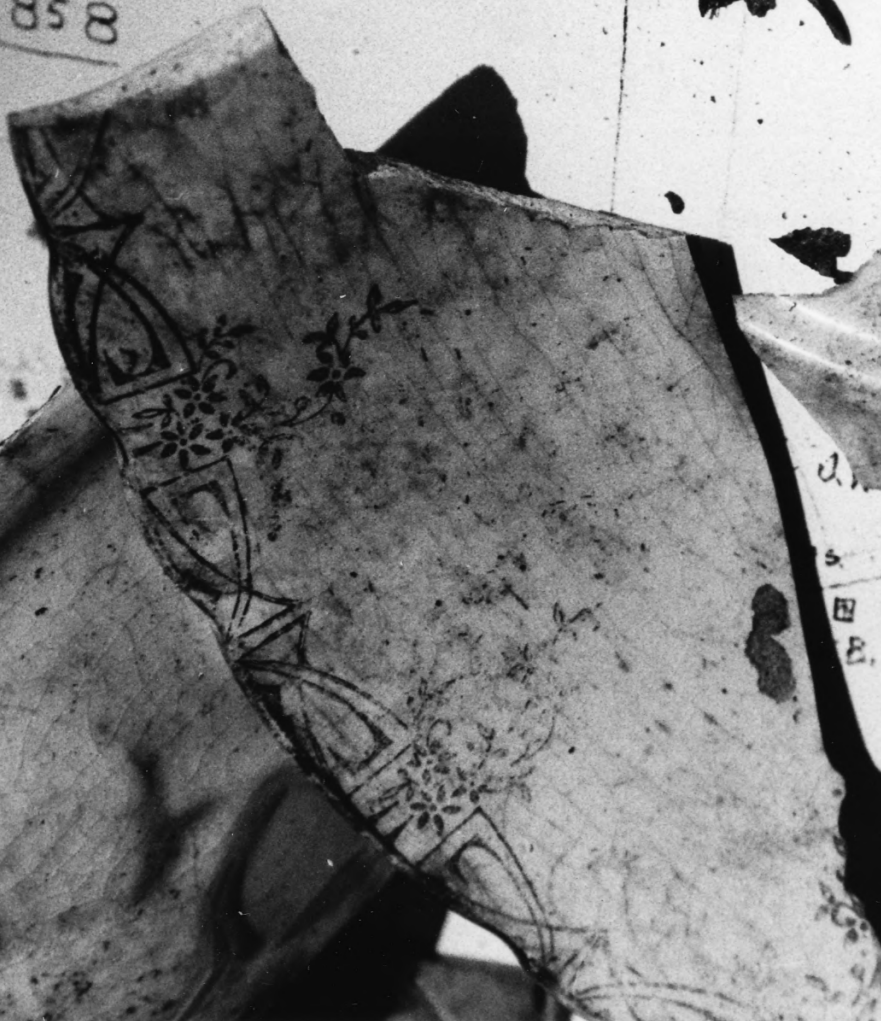

UNION VILLAGE
VERMONT
1858

WARREN
HAND
DECORATED

Saw Mill
G. Robinson
J. Green
Mrs Blanchard
B. Moore
Z. P. M.

#49E, Thetford Center Historic District
Thetford, Orange County, Vermont
Photograph # 83

91-242