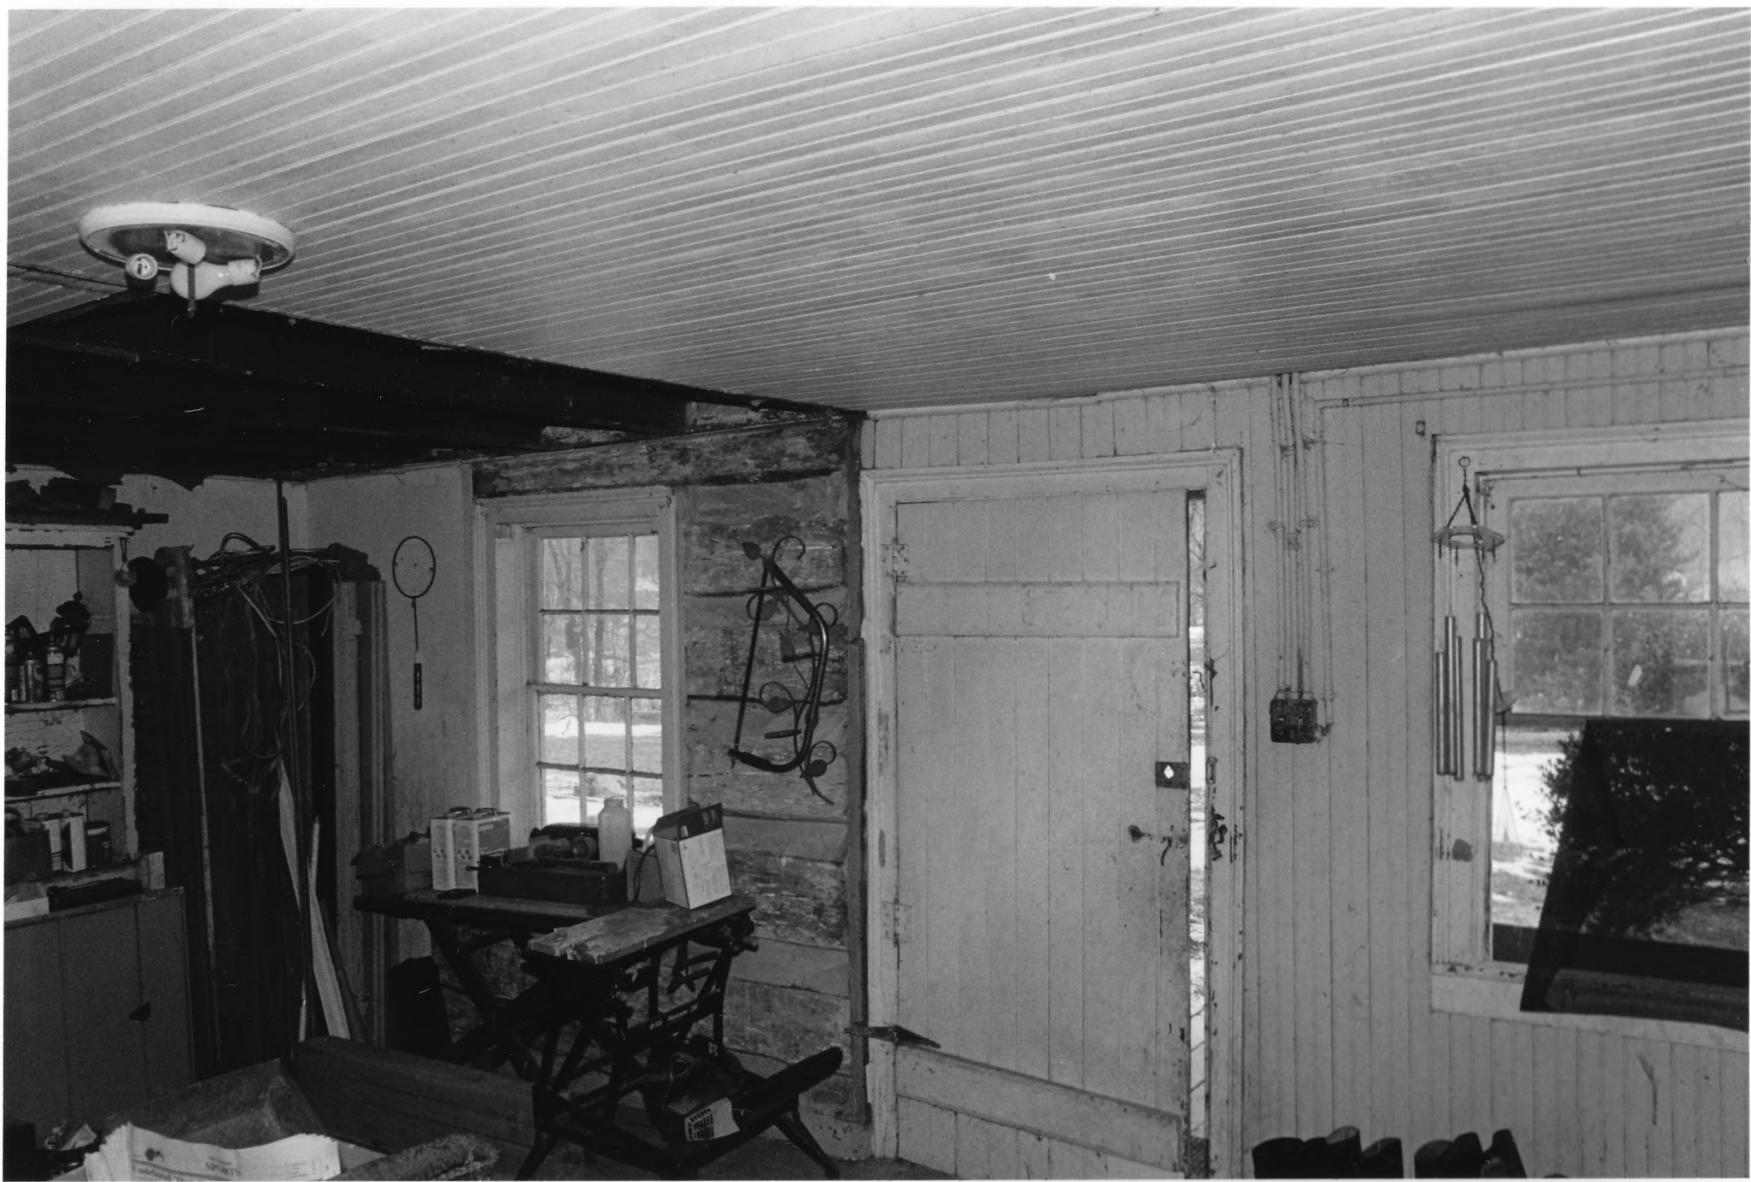

MIKE GIOLLIS

NOV. 1993

SHPO, CHARLESTON, W.V.

BACK ELEVATION LOOKING NORTH

2 OF 10

LOCUST GROVE

BERKELEY COUNTY, W.V.

MIKE GIOLUIS

NOV. 1993

SHPO, CHARLESTON, W.V.

SIDE ELEVATION LOOKING EAST

3 OF 10

LOCUST GROVE

BERKELEY COUNTY, W.V.

MIKE GIOLIS

NOV. 1993

SHPO, CHARLESTON, W.V.

SIDE ELEVATION LOOKING SOUTH

4 OF 10

LOCUST GROVE
BERKELEY COUNTY, W.V.

MIKE GIOLLIS

NOV. 1993

SHPO, CHARLESTON, W.V.

LOG PEN LOOKING SOUTH