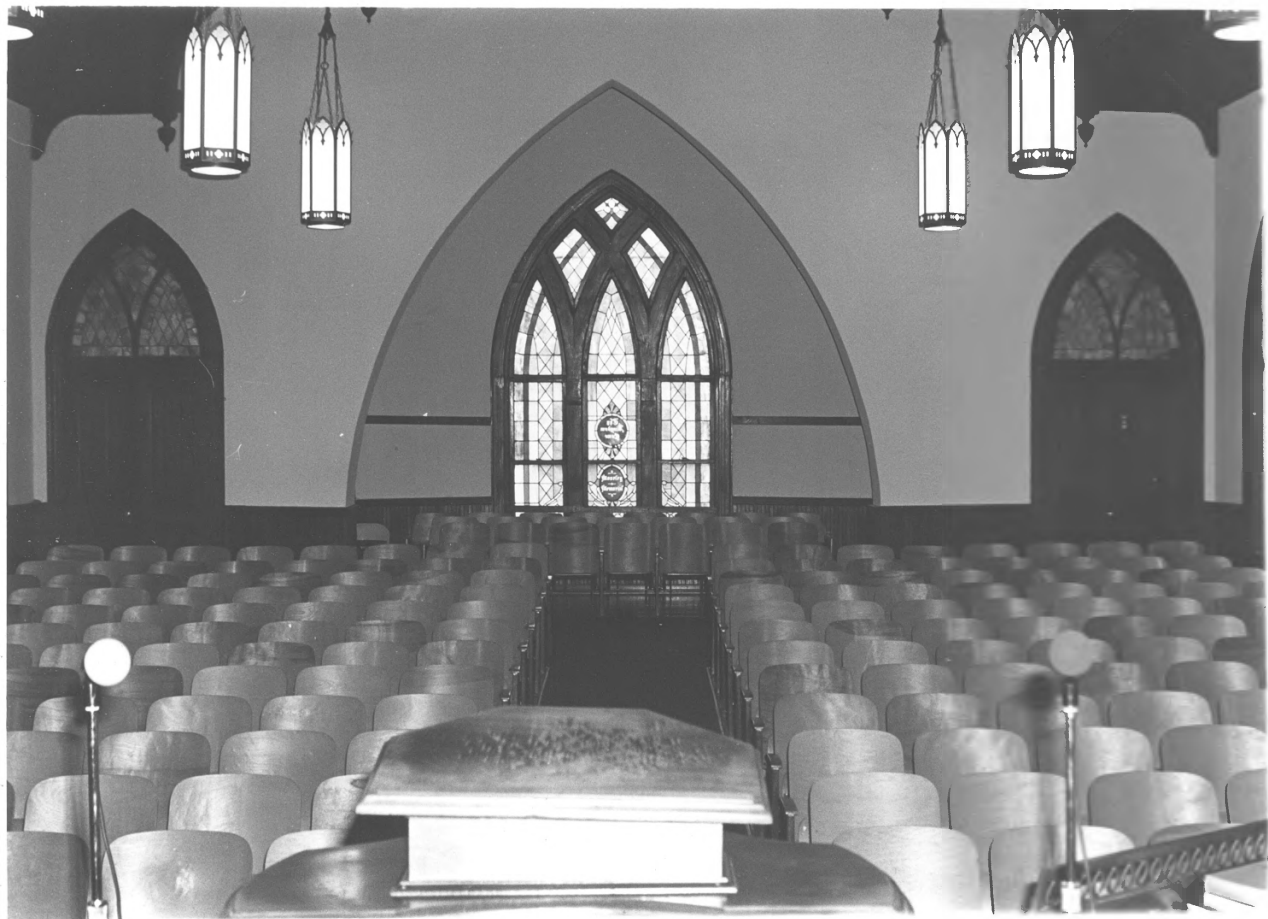

JUL 7 1977

Bethel Baptist Church
Fairview
Todd County
Kentucky

Ray Glenn

March 15, 1975

Todd County Standard

Elkton, Kentucky

Photo 4.⁰⁷⁶ Interior from chancel
looking north to entrance wall.

JUL 7 1977 NOV 17 1977