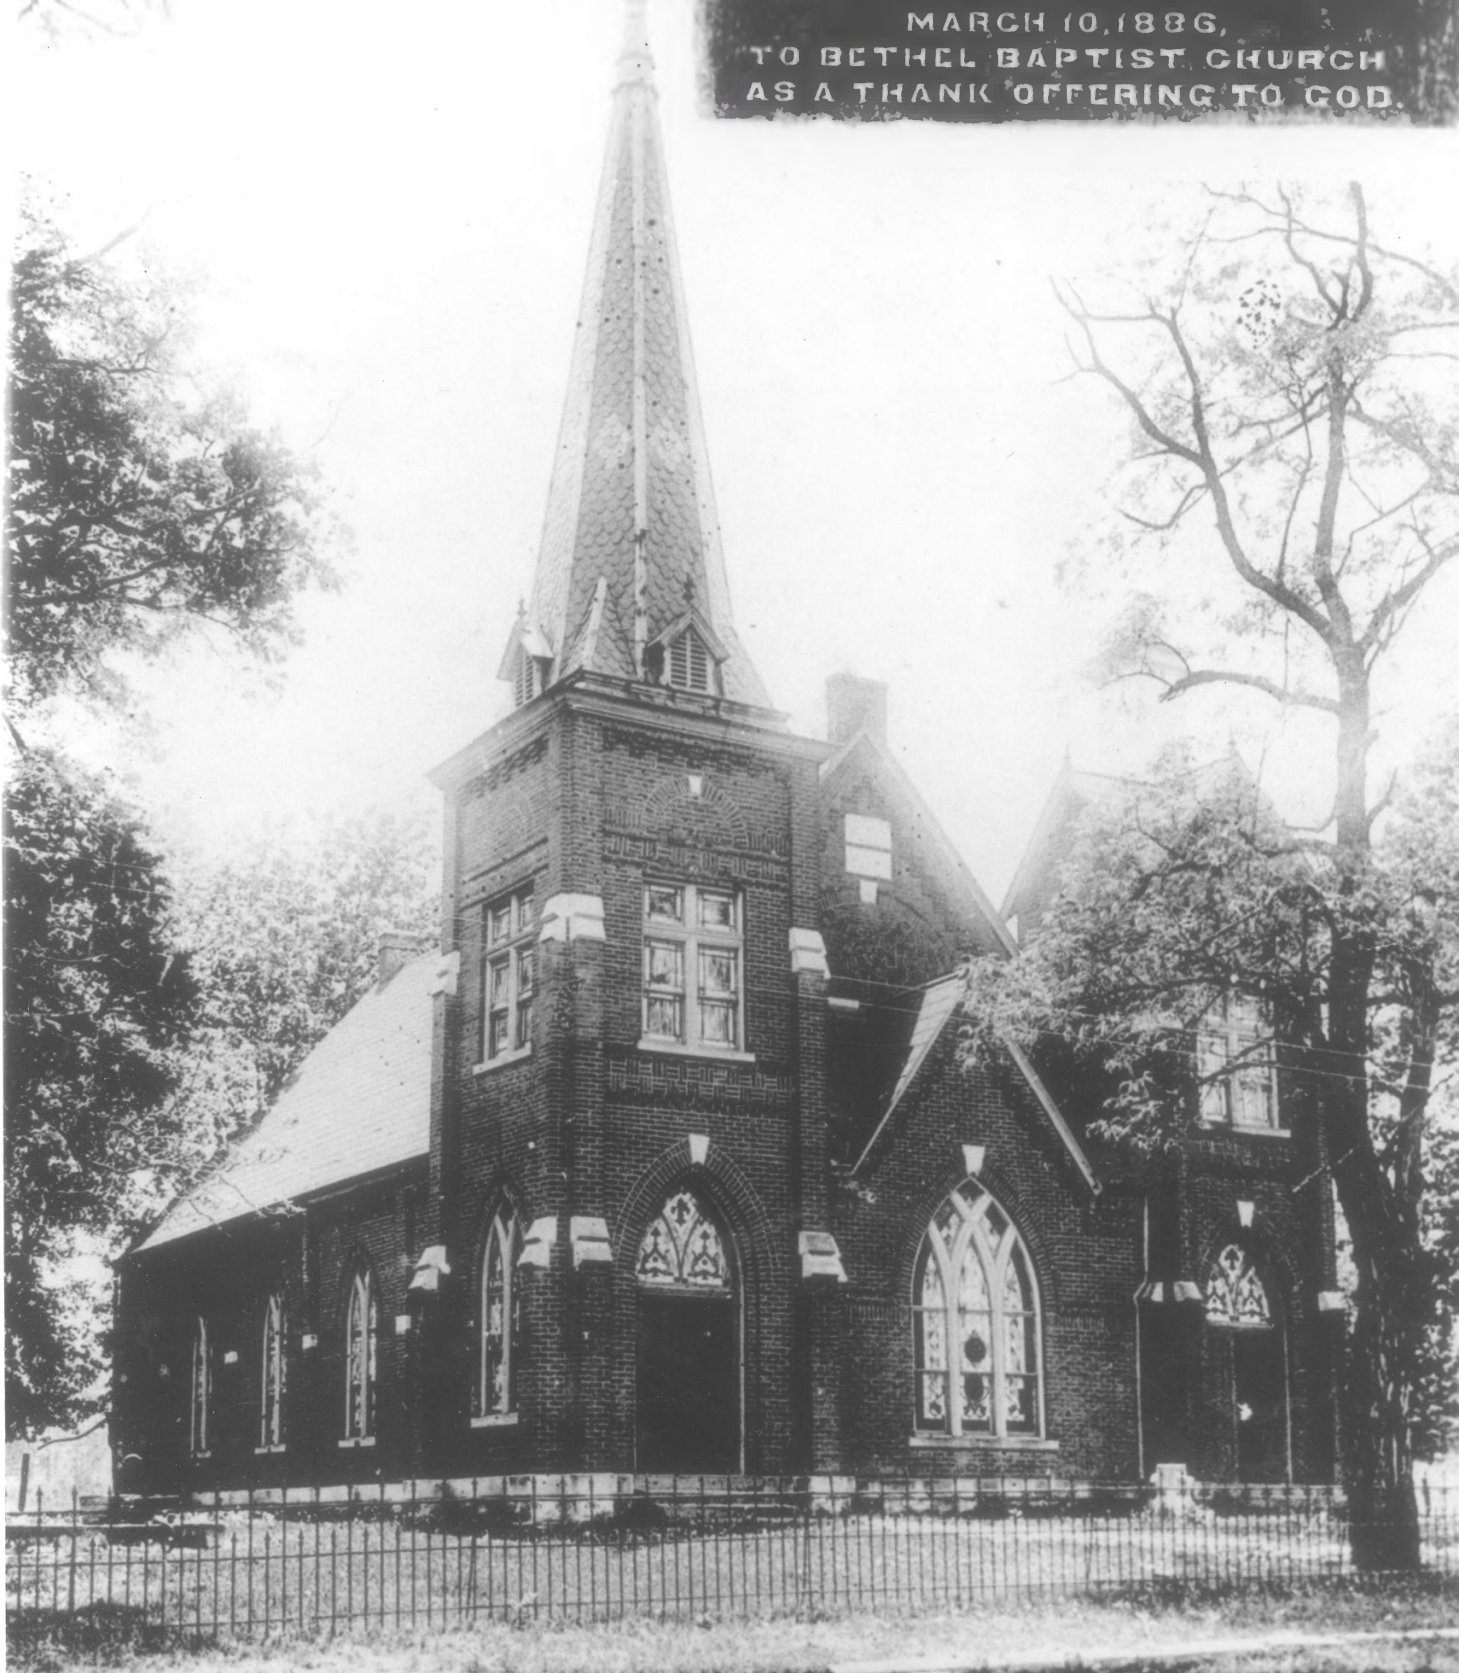

Elkton, Kentucky

JUL 7 1977

Photo 1. ⁷⁶ View from northeast
(showing relationship to Jefferson
Davis Memorial Monument in
background; wing on left.)

Bethel Baptist Church
Fairview
Todd County
Kentucky

NOV 17 1977

Ray Glenn, Photographer
March 15, 1977
Todd County Standard
Elkton, Kentucky

Photo 2. ⁰⁷⁶ Photo taken from the
north showing the facade.

JUL 7 1977

MARCH 10, 1886,
TO BETHEL BAPTIST CHURCH
AS A THANK OFFERING TO GOD.