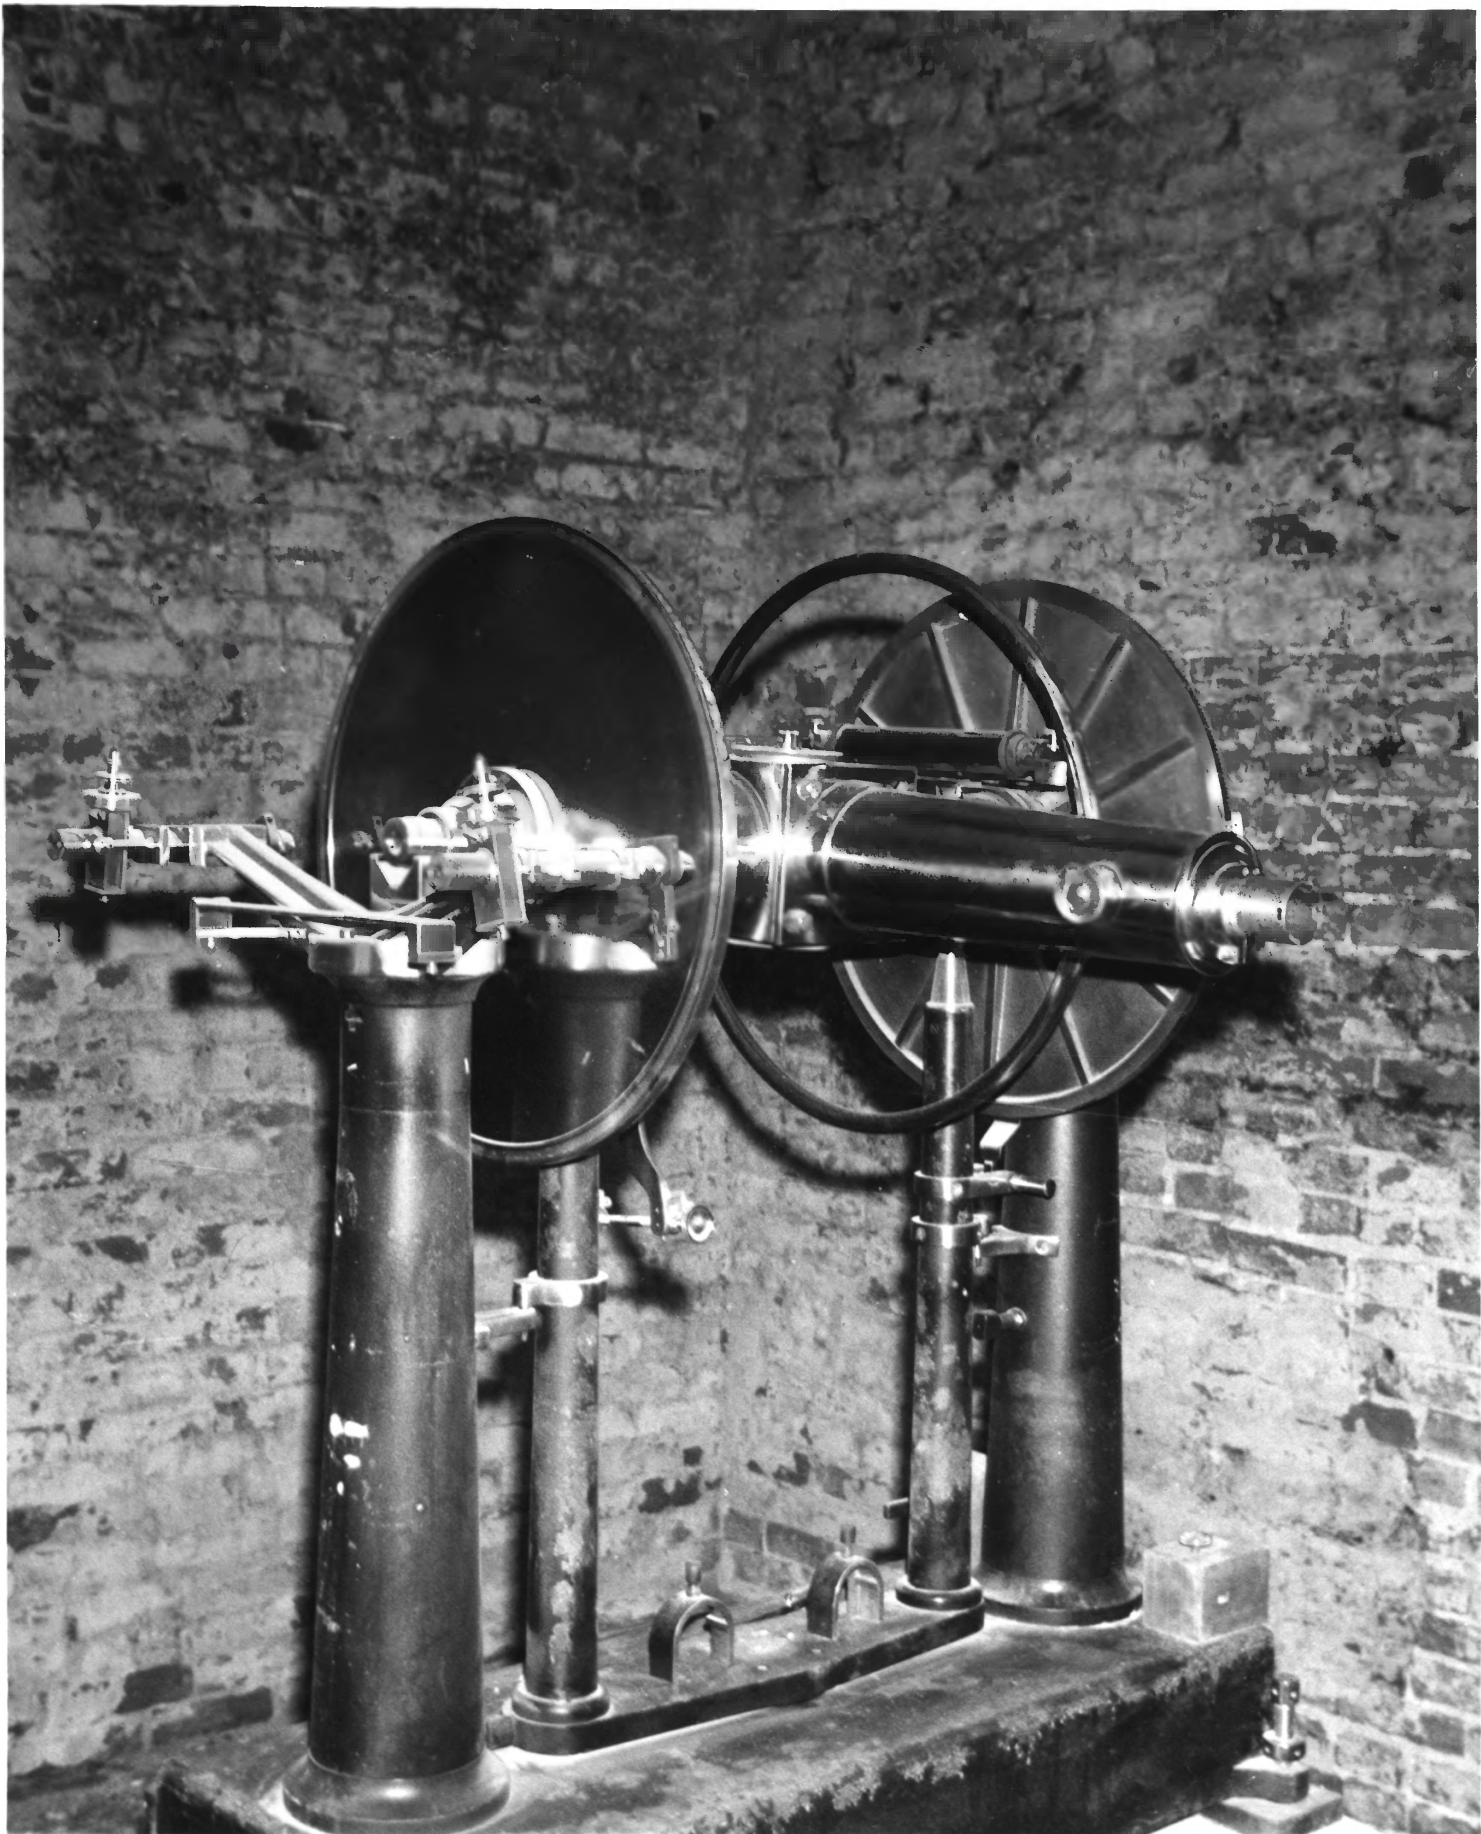

SEP 12 1978

Mathematics Dept. DePauw University
Transit Room showing 1885 brass
mercator transit

DEC 22 1978

4. McKim Observatory
Greencastle, Indiana
Charlotte Dudley
1977

SEP 12 1978

Mathematics Dept., DePauw University
Transit Room showing 1885 brass
mercator transit