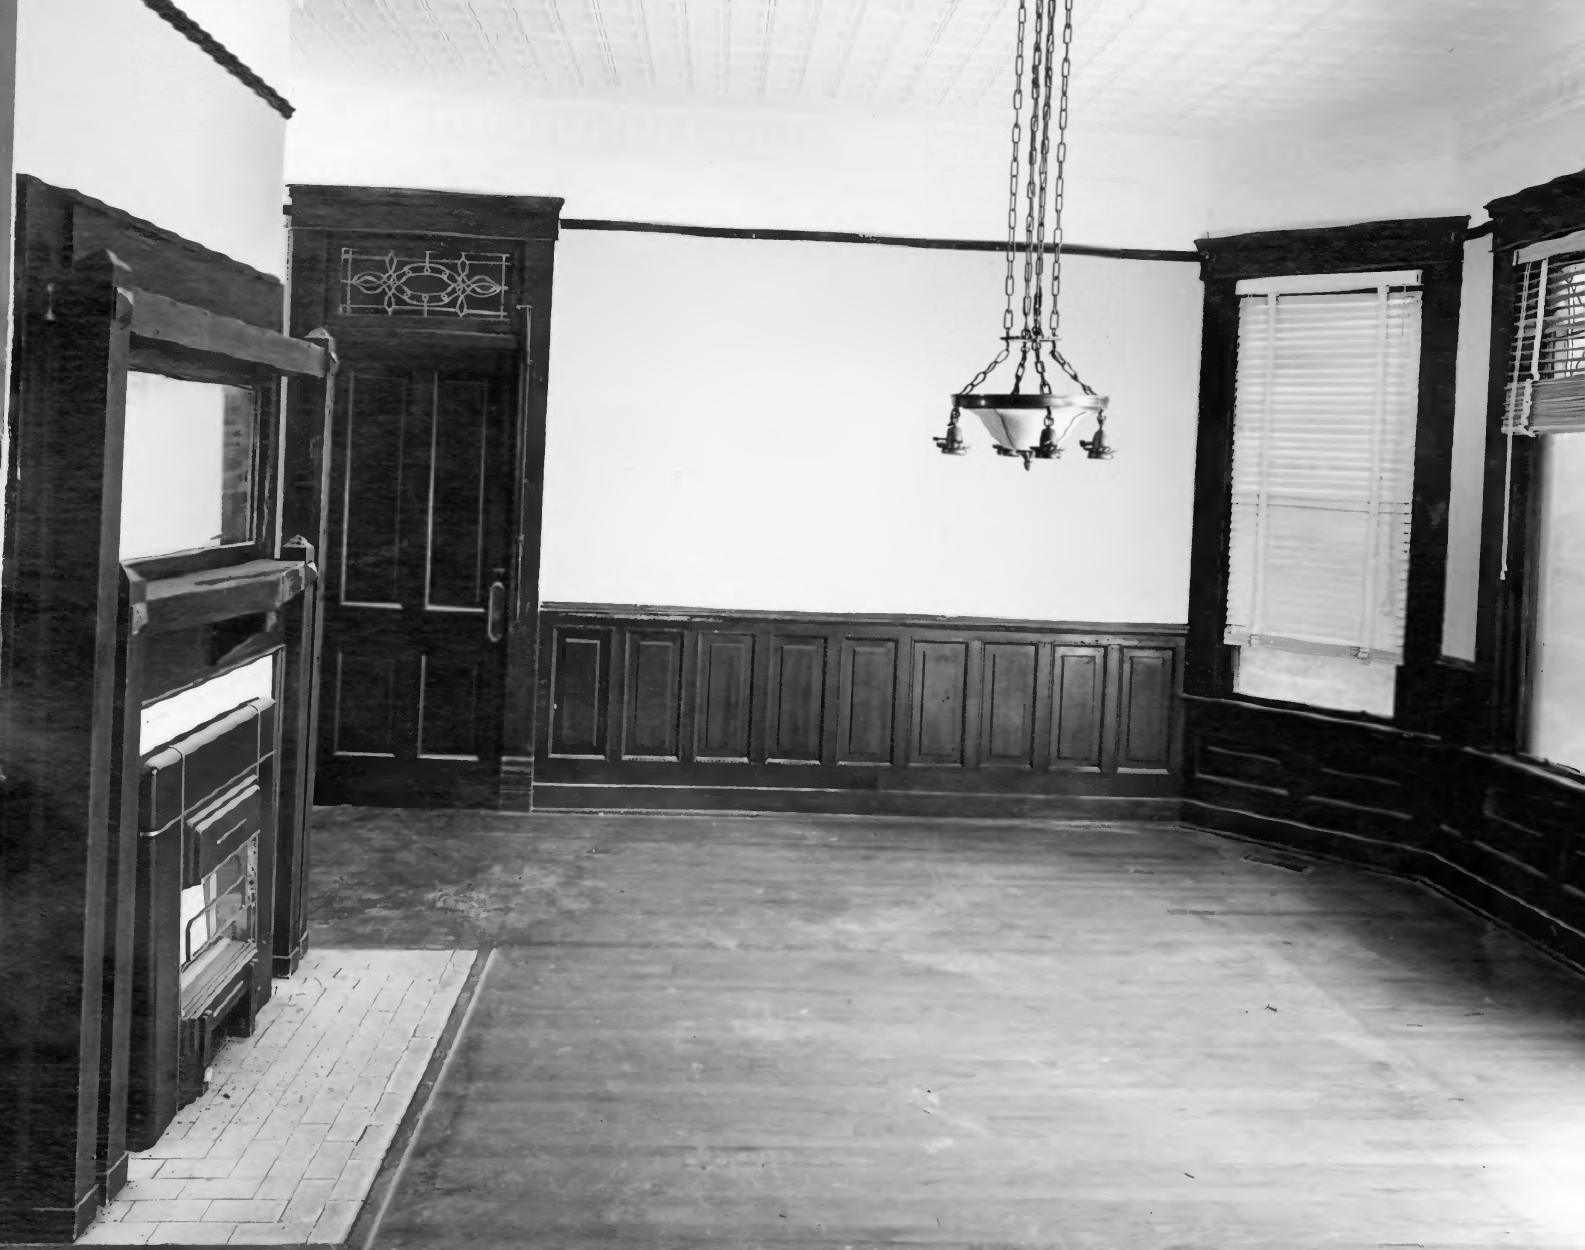

LONNIE A. POPE HOUSE  
Douglas, Coffee County, Georgia.

Photographer: James R. Lockhart  
Negatives Filed: Georgia Department of  
Natural Resources

Date: December, 1980.

Description (4 of 7): First floor living  
hall and parlor; photographer facing  
southwest.