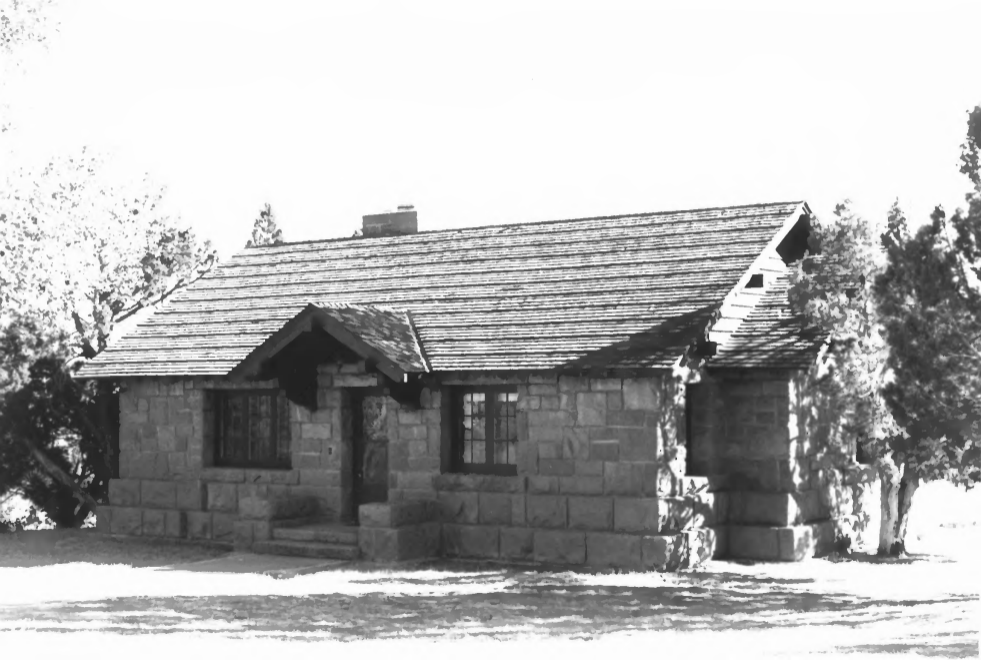

CARETAKER'S RESIDENCE #HS-1H

COLORADO NATIONAL MONUMENT, SADDLEHORN HD

GRAND JUNCTION, CO.

PHOTOGRAPHER: EUNICE FEDORS

11/89

NEGATIVE: NPS, RWRO, LAKEWOOD, CO.

VIEW: SOUTH

CARETAKER'S RESIDENCE #HS-1H

2

COLORADO NATIONAL MONUMENT, SADDLEHORN HD

GRAND JUNCTION, CO.

PHOTOGRAPHER: EUNICE FEDDES

11-89

NEGATIVE: NPS, RMRD, LAKEWOOD, CO.

VIEW: SOUTHEAST

CAPTAIN'S GARAGE #HS-2H

3

COLORADO NATIONAL MONUMENT, SADDLEHORN HD

GRAND JUNCTION, CO

PHOTOGRAPHER: EUNICE FEDOLS

11-89

NEGATIVE: NPS, RMPRO: DENVER, CO.

VIEWS: SOUTHWEST