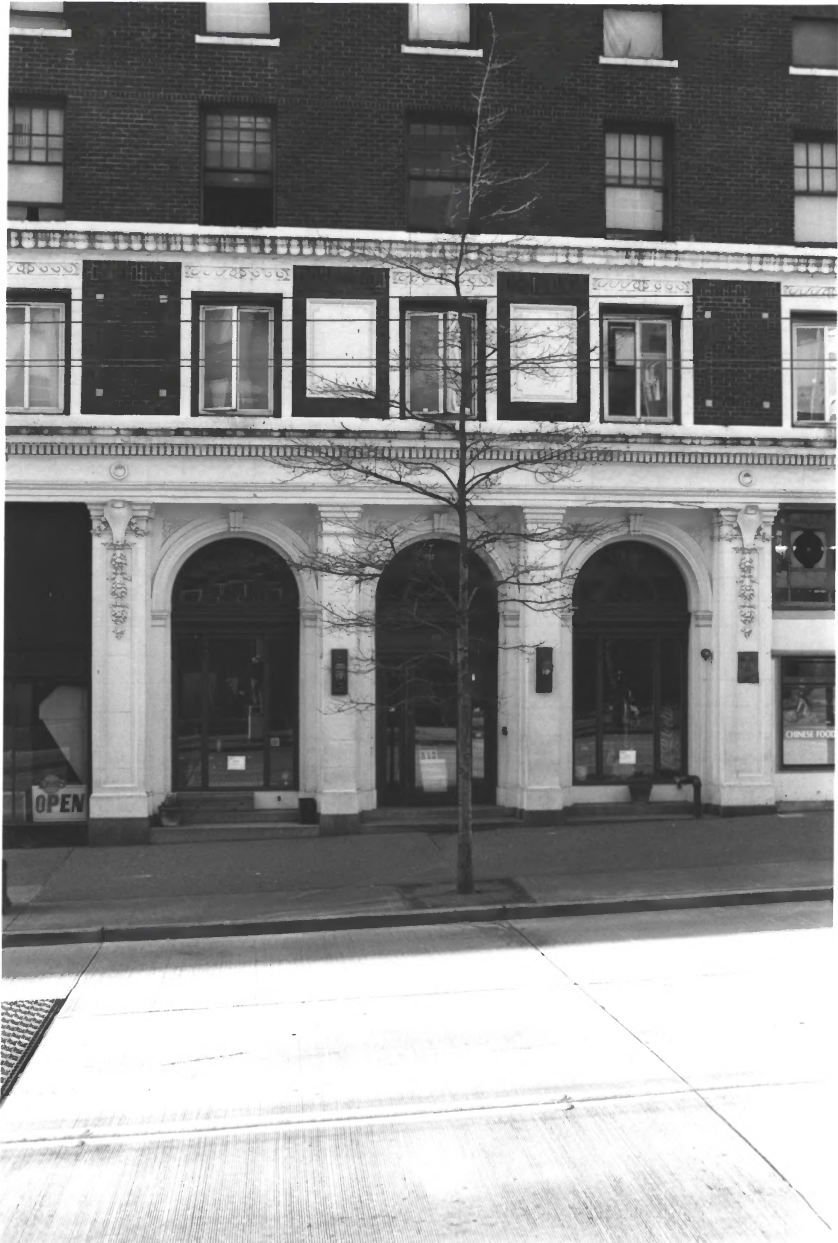

OPEN

CHINESE FOOD