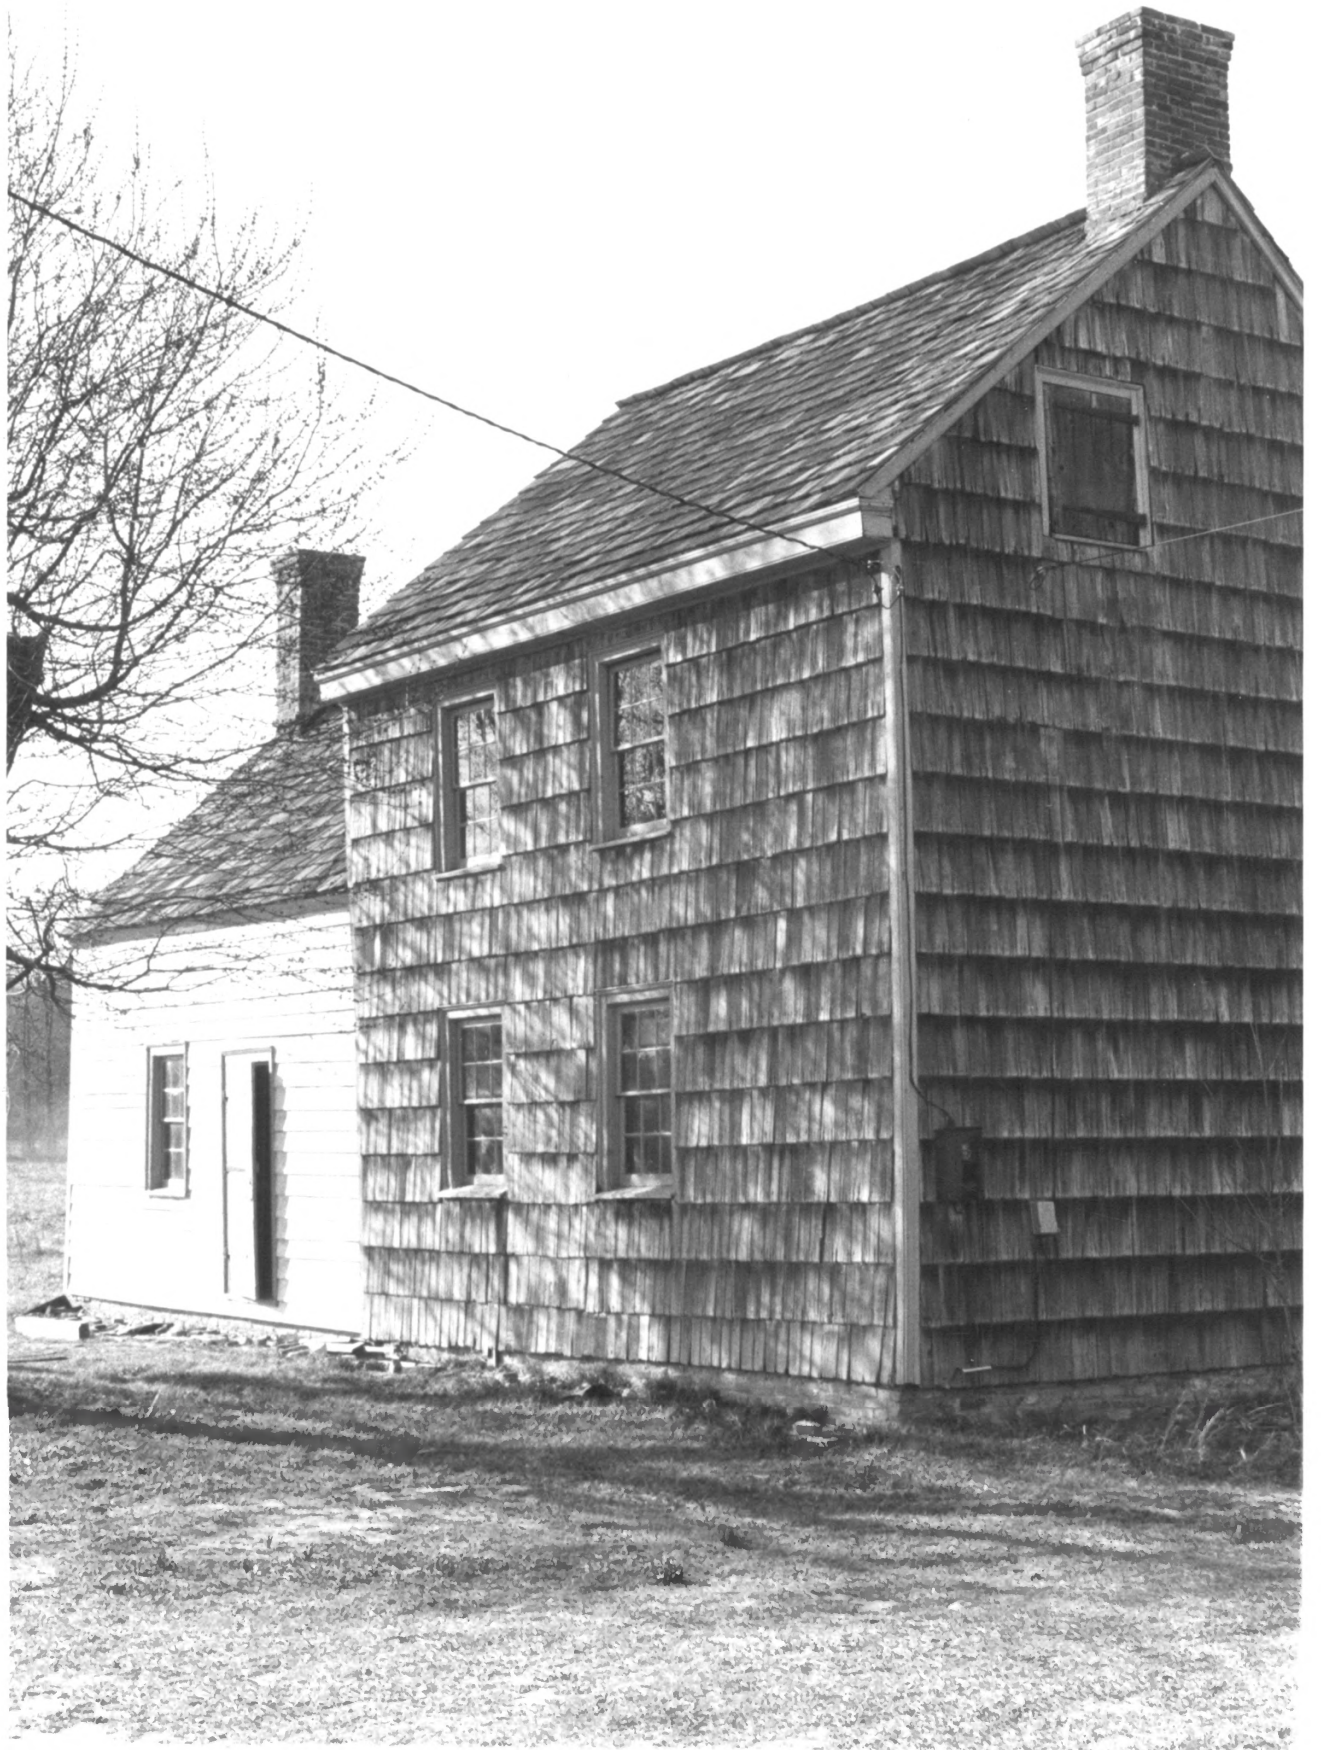

Property Name: Spring Banke  
Location: Clarksville, Delaware  
Photographer: Sue Fox  
Date: February 1976  
Location of Negative: Historic Pres. Section  
Div. of Hist. and Cult.  
Affairs  
Dover, Delaware  
Description: North facade  
Photograph Number: 1 *129*

APR 5 1976

*4/30/76*  
*Sussex County, Delaware*

Property Name: Spring Banke

Location: Clarksville, Delaware

Photographer: Sue Fox

Date: February 1976

Location of Negative: Historic Pres. Section  
Div. of Hist. and Cult.  
Affairs  
Dover, Delaware

Description: South facade

Photograph Number: 2 49

APR 5 1976

4/30/76

Sussex County, Delaware

Property Name: Spring Banke

Location: Clarksville, Delaware

Photographer: Sue Fox