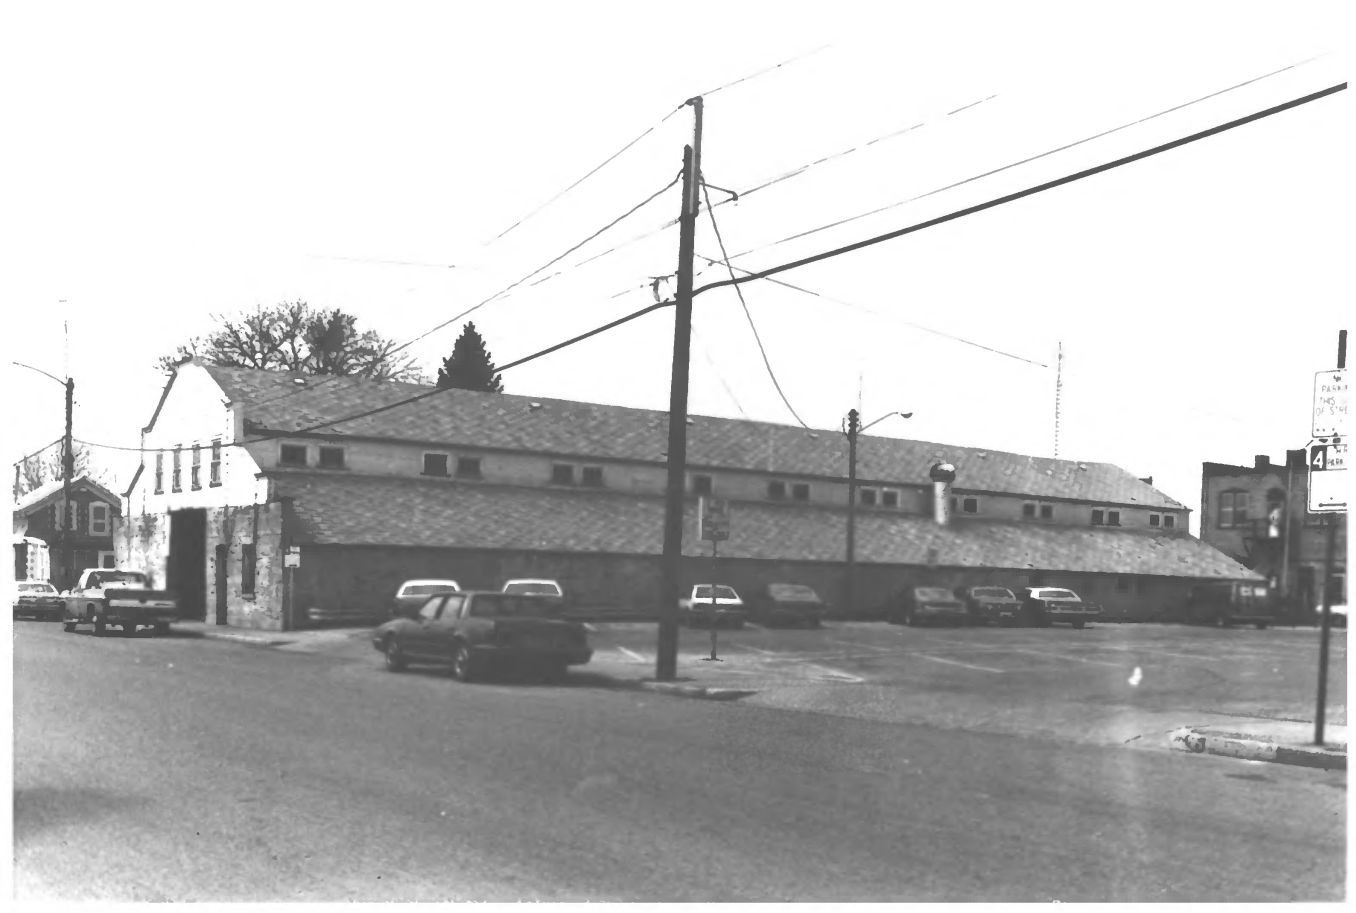

J.W. CORWITH LIVERY 121 S. Webb Ave
Reedsburg SAUK County WI
Photo: C. Stager April 1984
Neg. at WI Hist. Soc.
View: facing north looking at south
facade

1 of 3

J.W. CORWITH LIVETZ 121 S. Webb Ave
Reedsburg Sauk County WI
Photo: C. Stager April 1984
Neg. at WI Hist. Soc.
View: facing northwest looking at
south and east facades

2 of 3.

RE-REORGANIZATION

FARM EQUIPMENT

BENNEN CO.

MOYER TRUCKS

NEW HOLLAND

J. W. CORWITH LIVERY 121 South Webb Ave.
Reedsburg Sauk County WI
Photo: C. Stager April 1984
Neg. at WI Hist. Soc.
View: facing east looking at west
facade on a non-contributing section
of the property