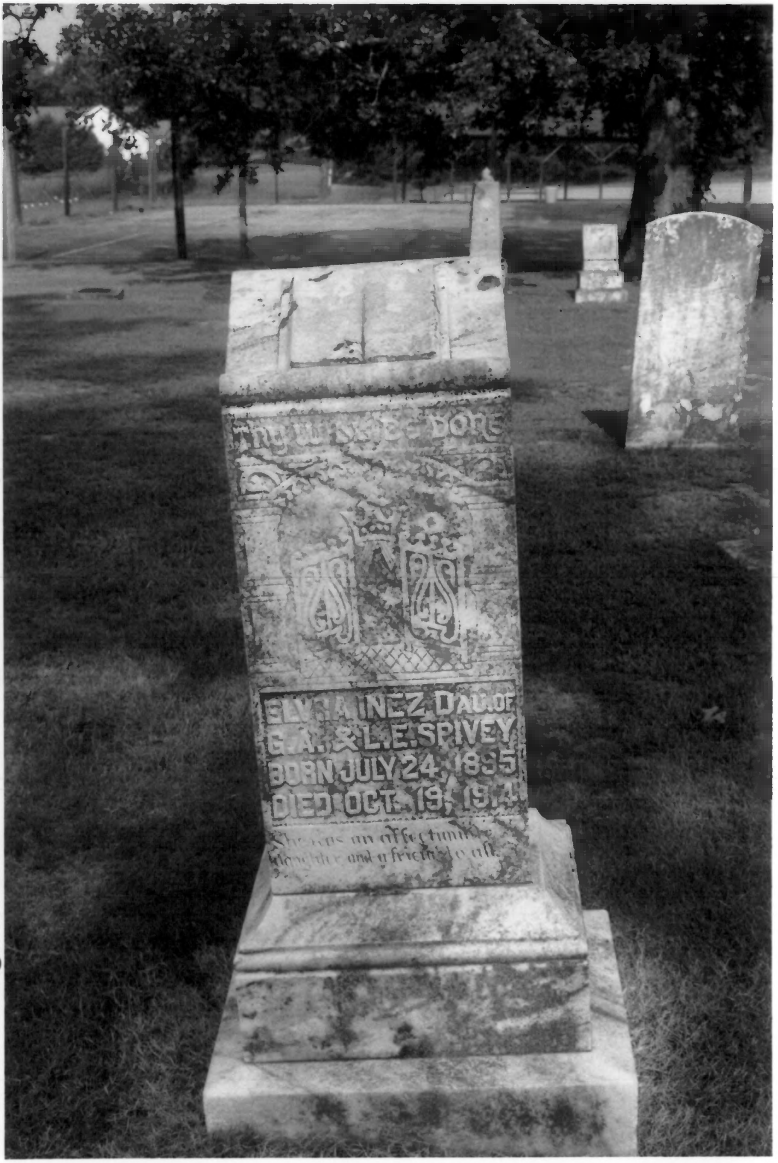

Charleston United Methodist Church & Cemetery
Tipton Co. TN

25 OF 25