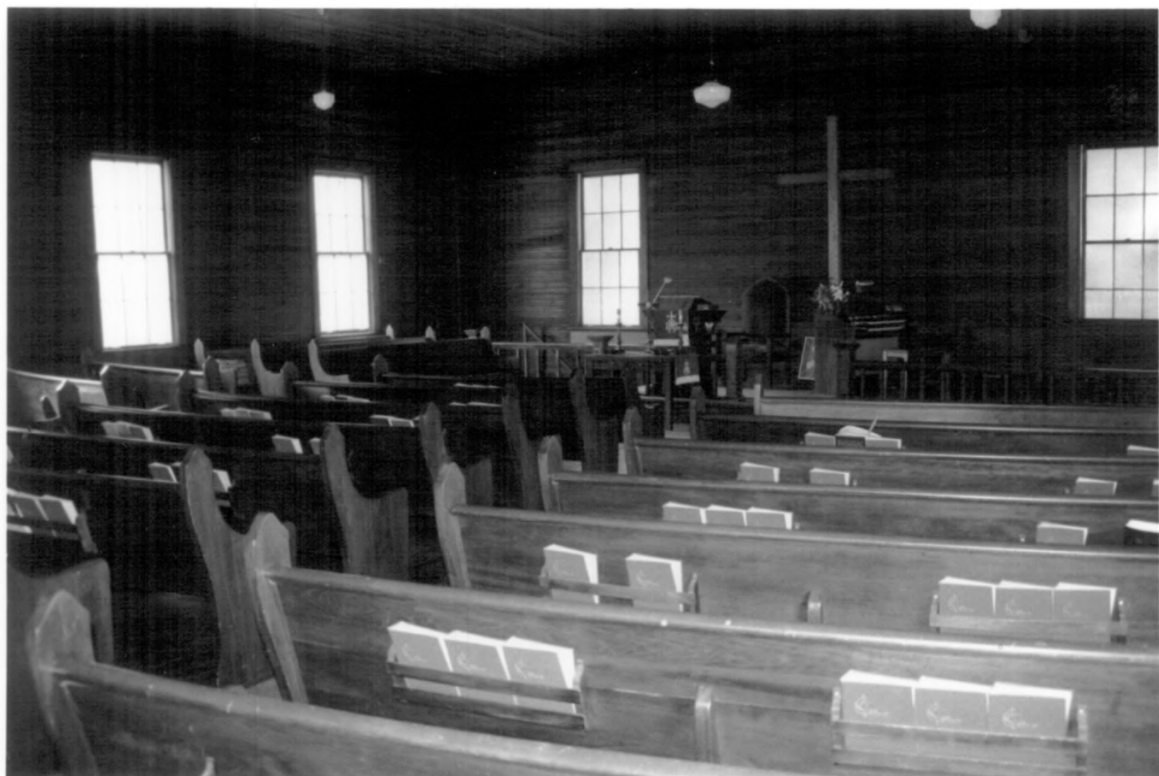

Interior - Sanctuary
main entrance towards chancel

7 of 25

Charleston United Methodist
Tipton County, TN

Charleston United Methodist Church & Cemetery
Tipton Co. TN

Charleston United Methodist
Tipton County, TN