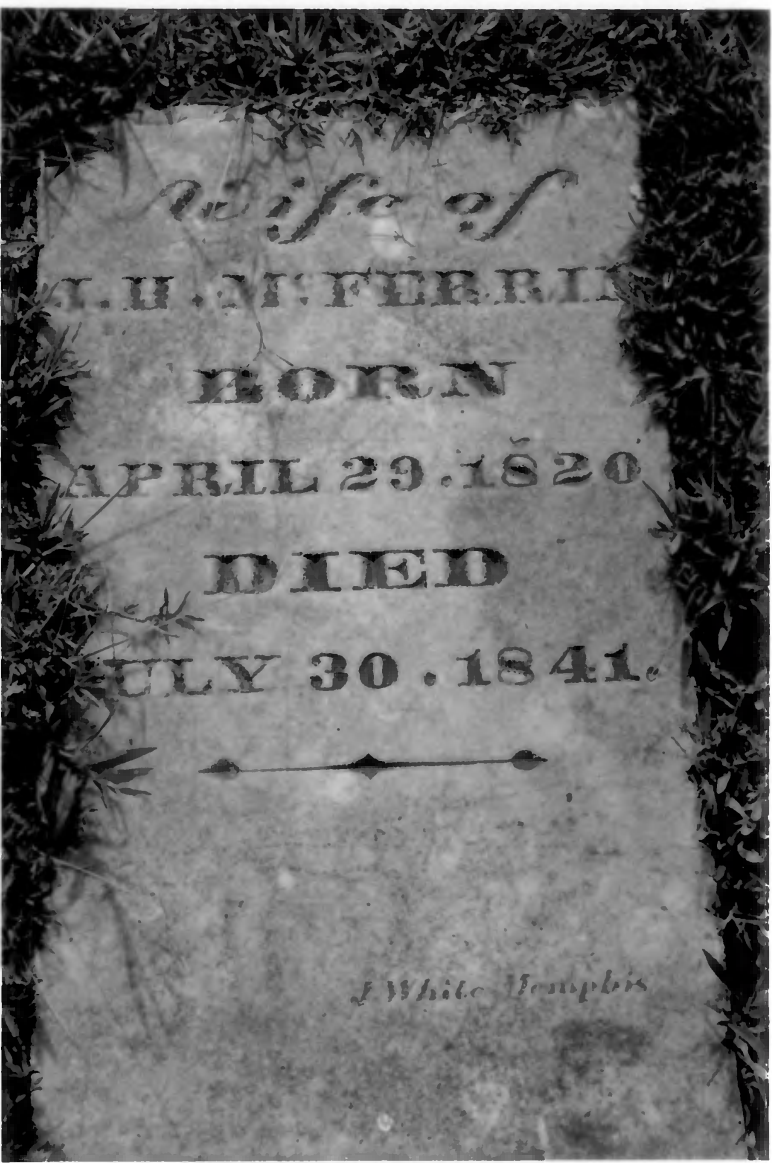

Cemetery

19 of 25

Charleston United Methodist
Tipton County, TN

Charleston United Methodist Church & Cemetery
Tipton Co. TN
200425

Wife of
M.H. McFERRIN
HORN
APRIL 29. 1820
DIED
JULY 30. 1841.

J White Memphis