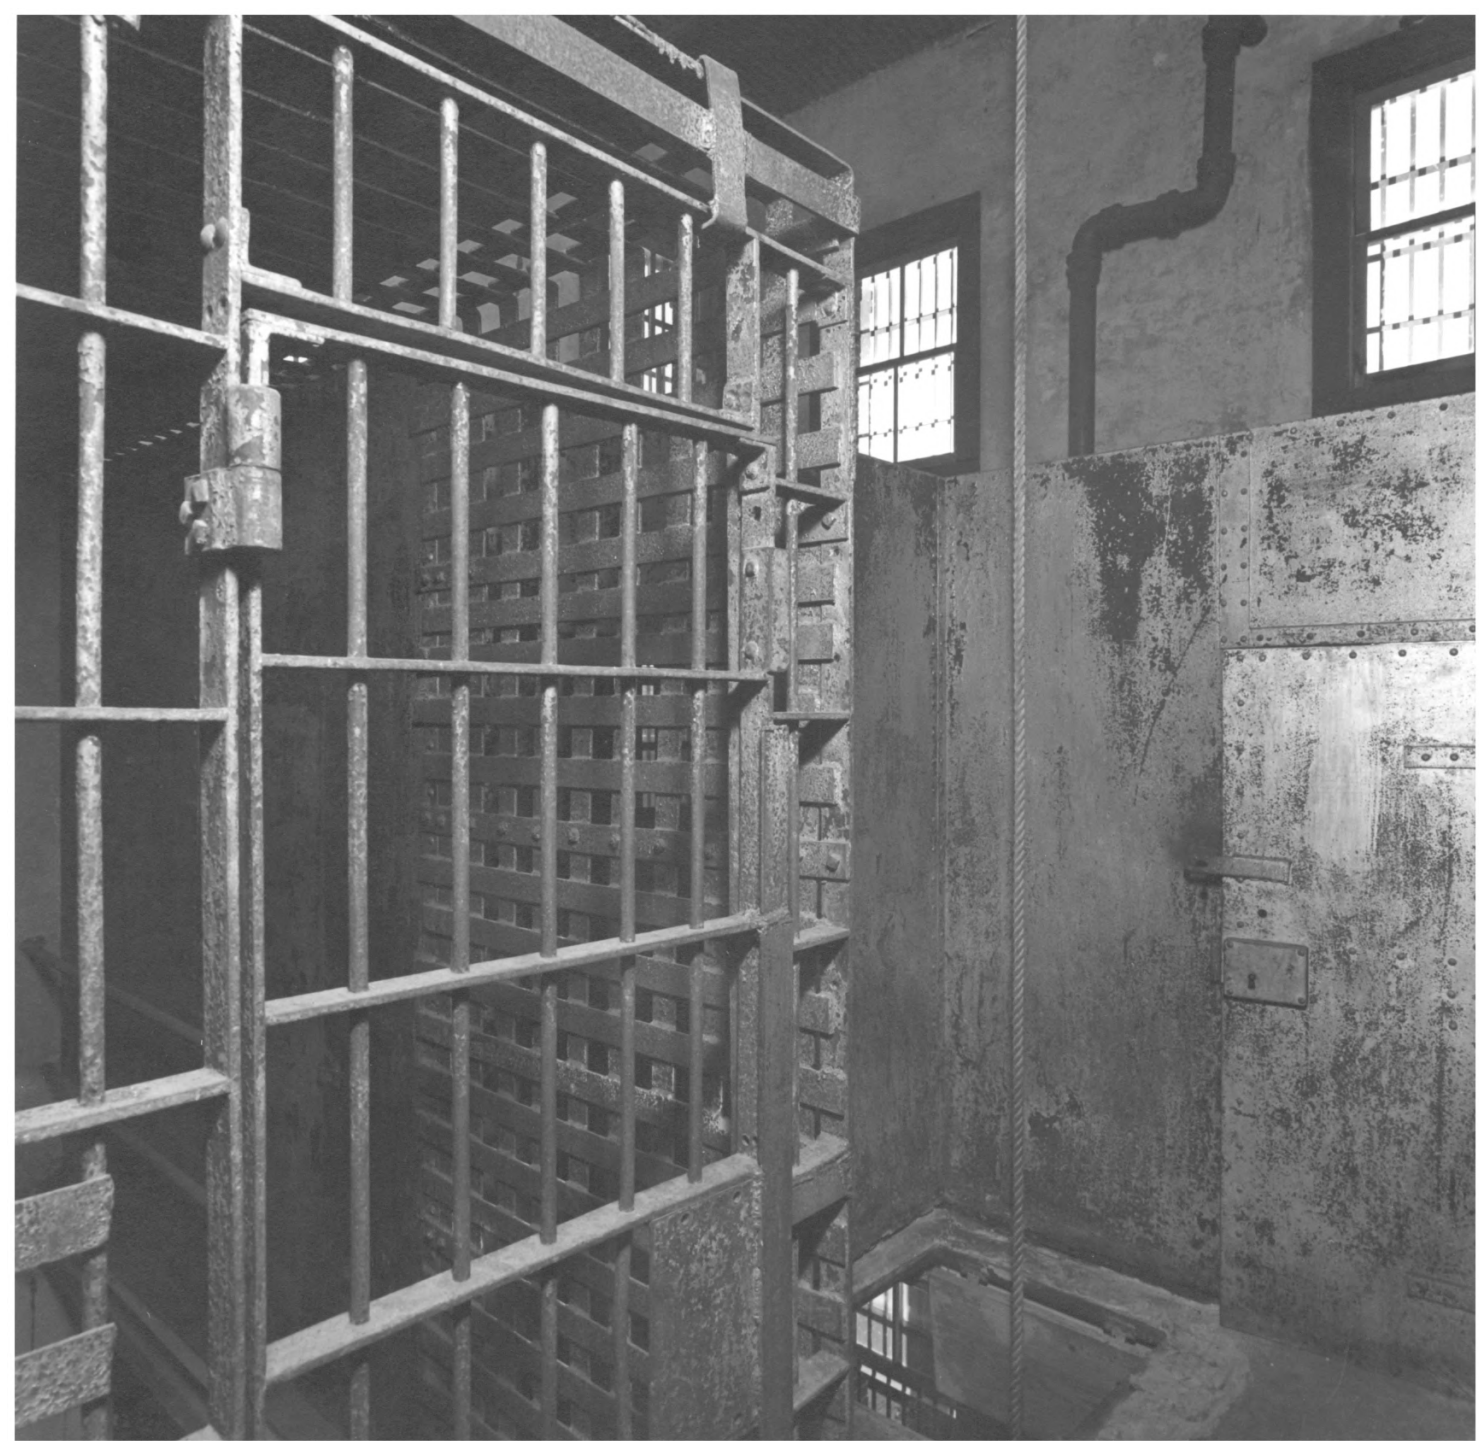

BERRIEN COUNTY JAIL

Nashville, Berrien County, Georgia

Photographer : James R. Lockhart

Negatives Filed: Georgia Department of
Natural Resources

Date: October, 1981

Description (6 of 7): Second floor, cell
area; photographer facing north.

BERRIEN COUNTY JAIL

Nashville, Berrien County, Georgia

Photographer : James R. Lockhart

Negatives Filed: Georgia Department of
Natural Resources

Date: October, 1981

Description (7 of 7): Second floor, cell
area; photographer facing northeast.