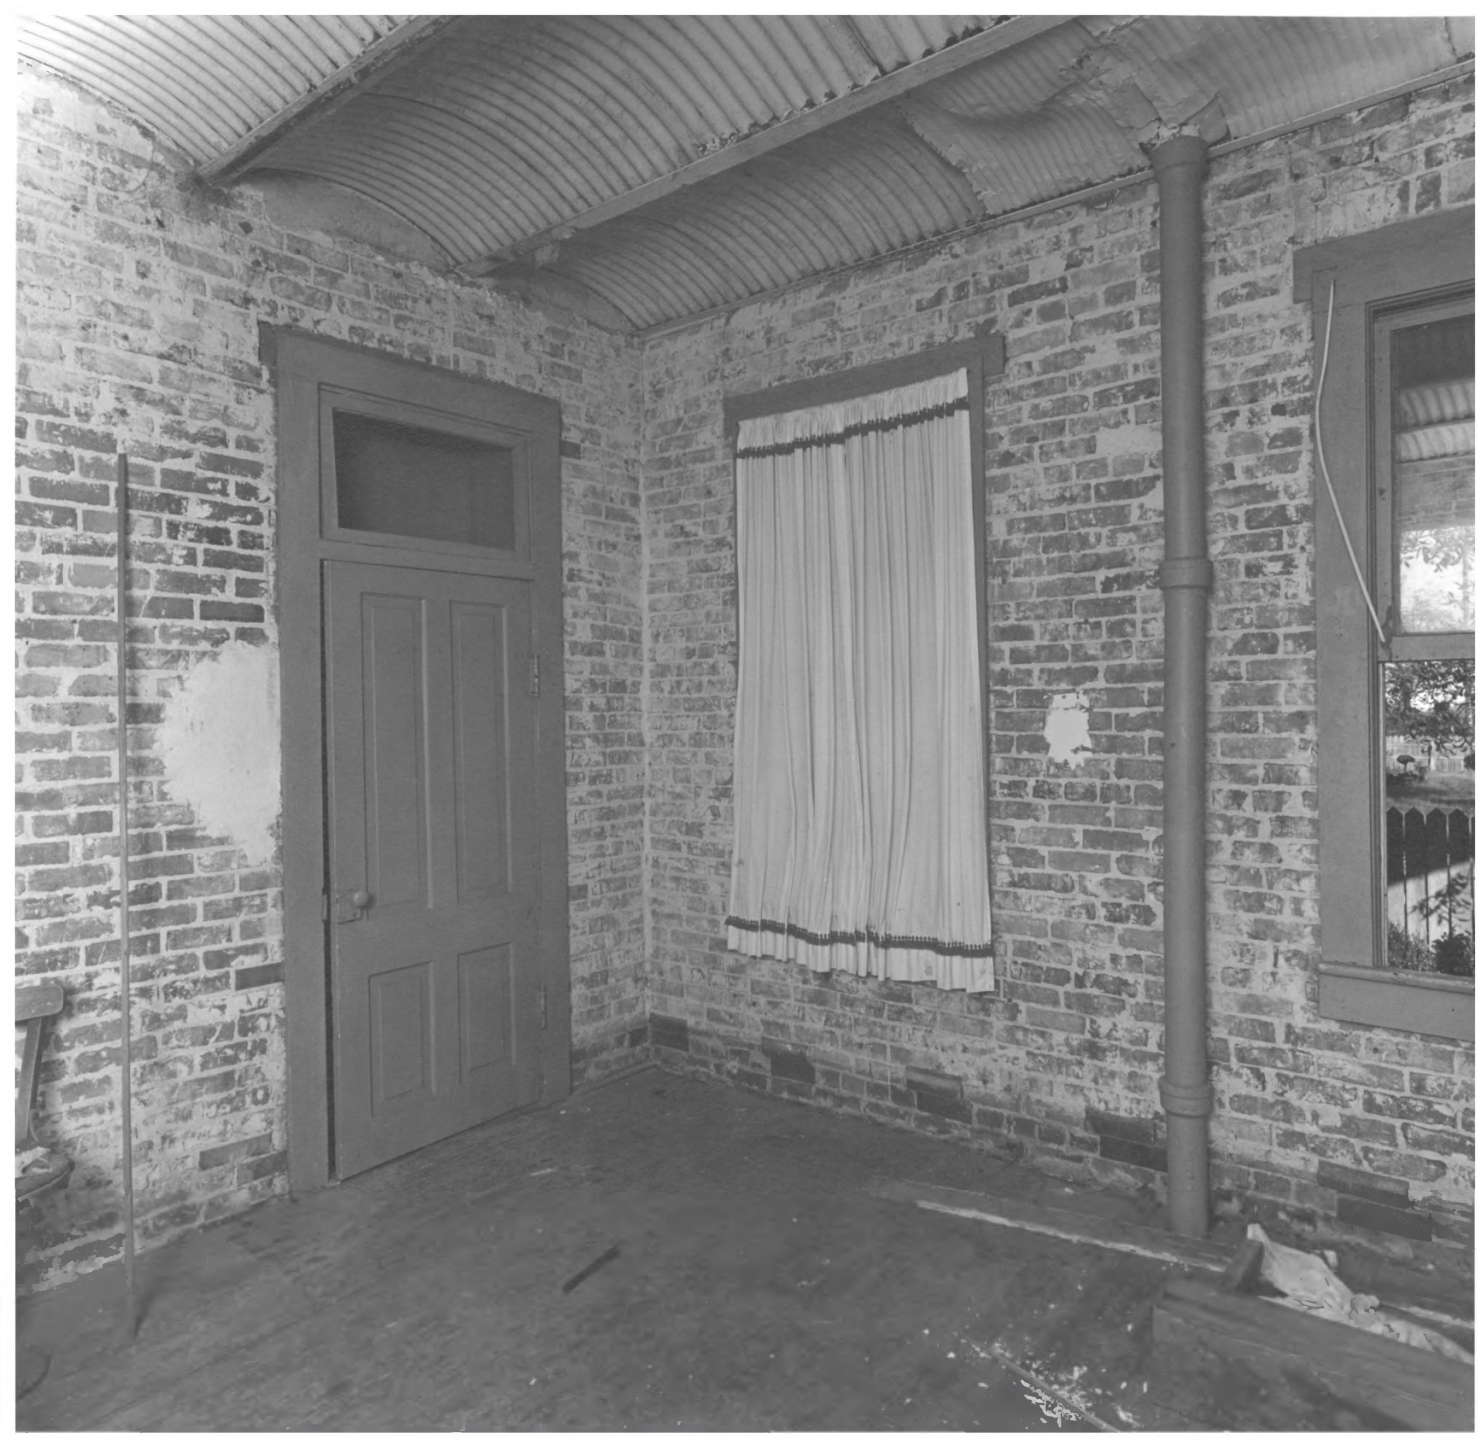

BERRIEN COUNTY JAIL

Nashville, Berrien County, Georgia

Photographer : James R. Lockhart

Negatives Filed: Georgia Department of
Natural Resources

Date: October, 1981

Description (3 of 7): Rear and east side;
photographer facing southwest.