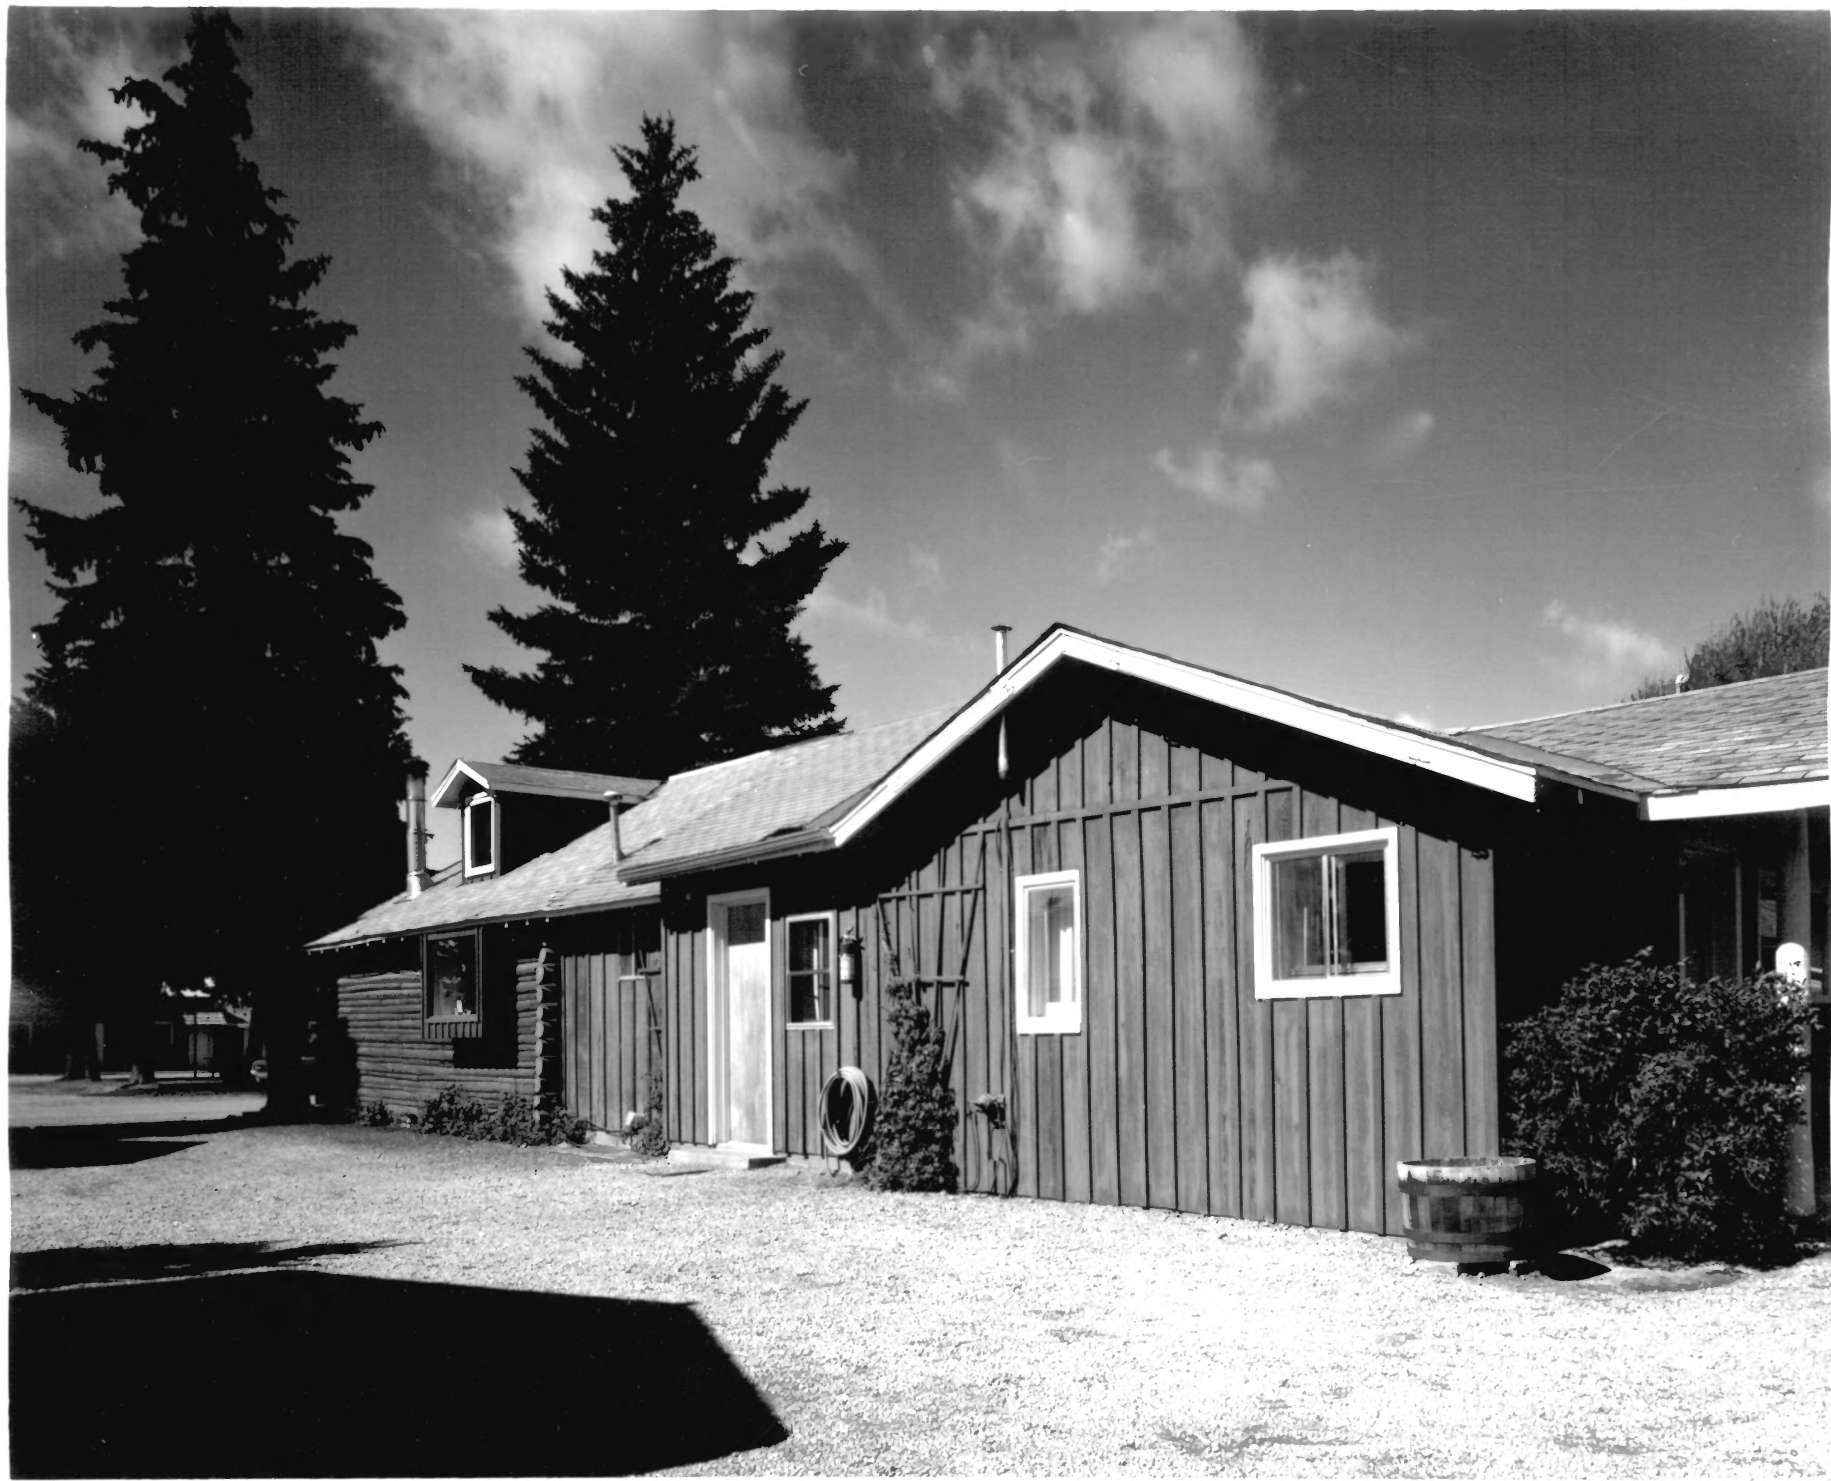

LOG
C
A
B
I
N
M
O
T
E
L

MY'S 100TH

PINEDALE'S
OLDEST

THE WEST'S
CLEANEST

6-13-90

Log Cabin Motel

Located at 49 east Magnolia St. in Pinedale, Wyo.
Sublette County

View is Northwest shot from the middle of Magnolia St.
Photographer: Richard Linner

Located at 49 East Magnolia St. In Pinedale, Wyo.

Sublette County

View is Southwest looking at the (north) Rear & (East) side of Cabin #10

Photographer: Richard Collier

6-13-90

Cabin, Log Cabin Motel, Cabin # 10

Located at 49 East Magnolia St. In. Pinedale, Wyo.

Sublette County

View is North looking at the (south) front of Cabin # 10

Photographer: Richard Cahier

6-13-90

Office of the Log Cabin Motel

Located at 49 East Magnolia St. in Pinedale, Wyo.

Sublette County

View is North looking at the (south) front of the cabin

Photographer: Richard Collier

6-13-90

Side of motel office, Log Cabin Motel + Side of Cabins 899
Located at 49 east Magnolia St. in Pinedale, Wyoming
Sublette County
View is Northward looking at the (west) side of the Cabins
Photographer: R. ...