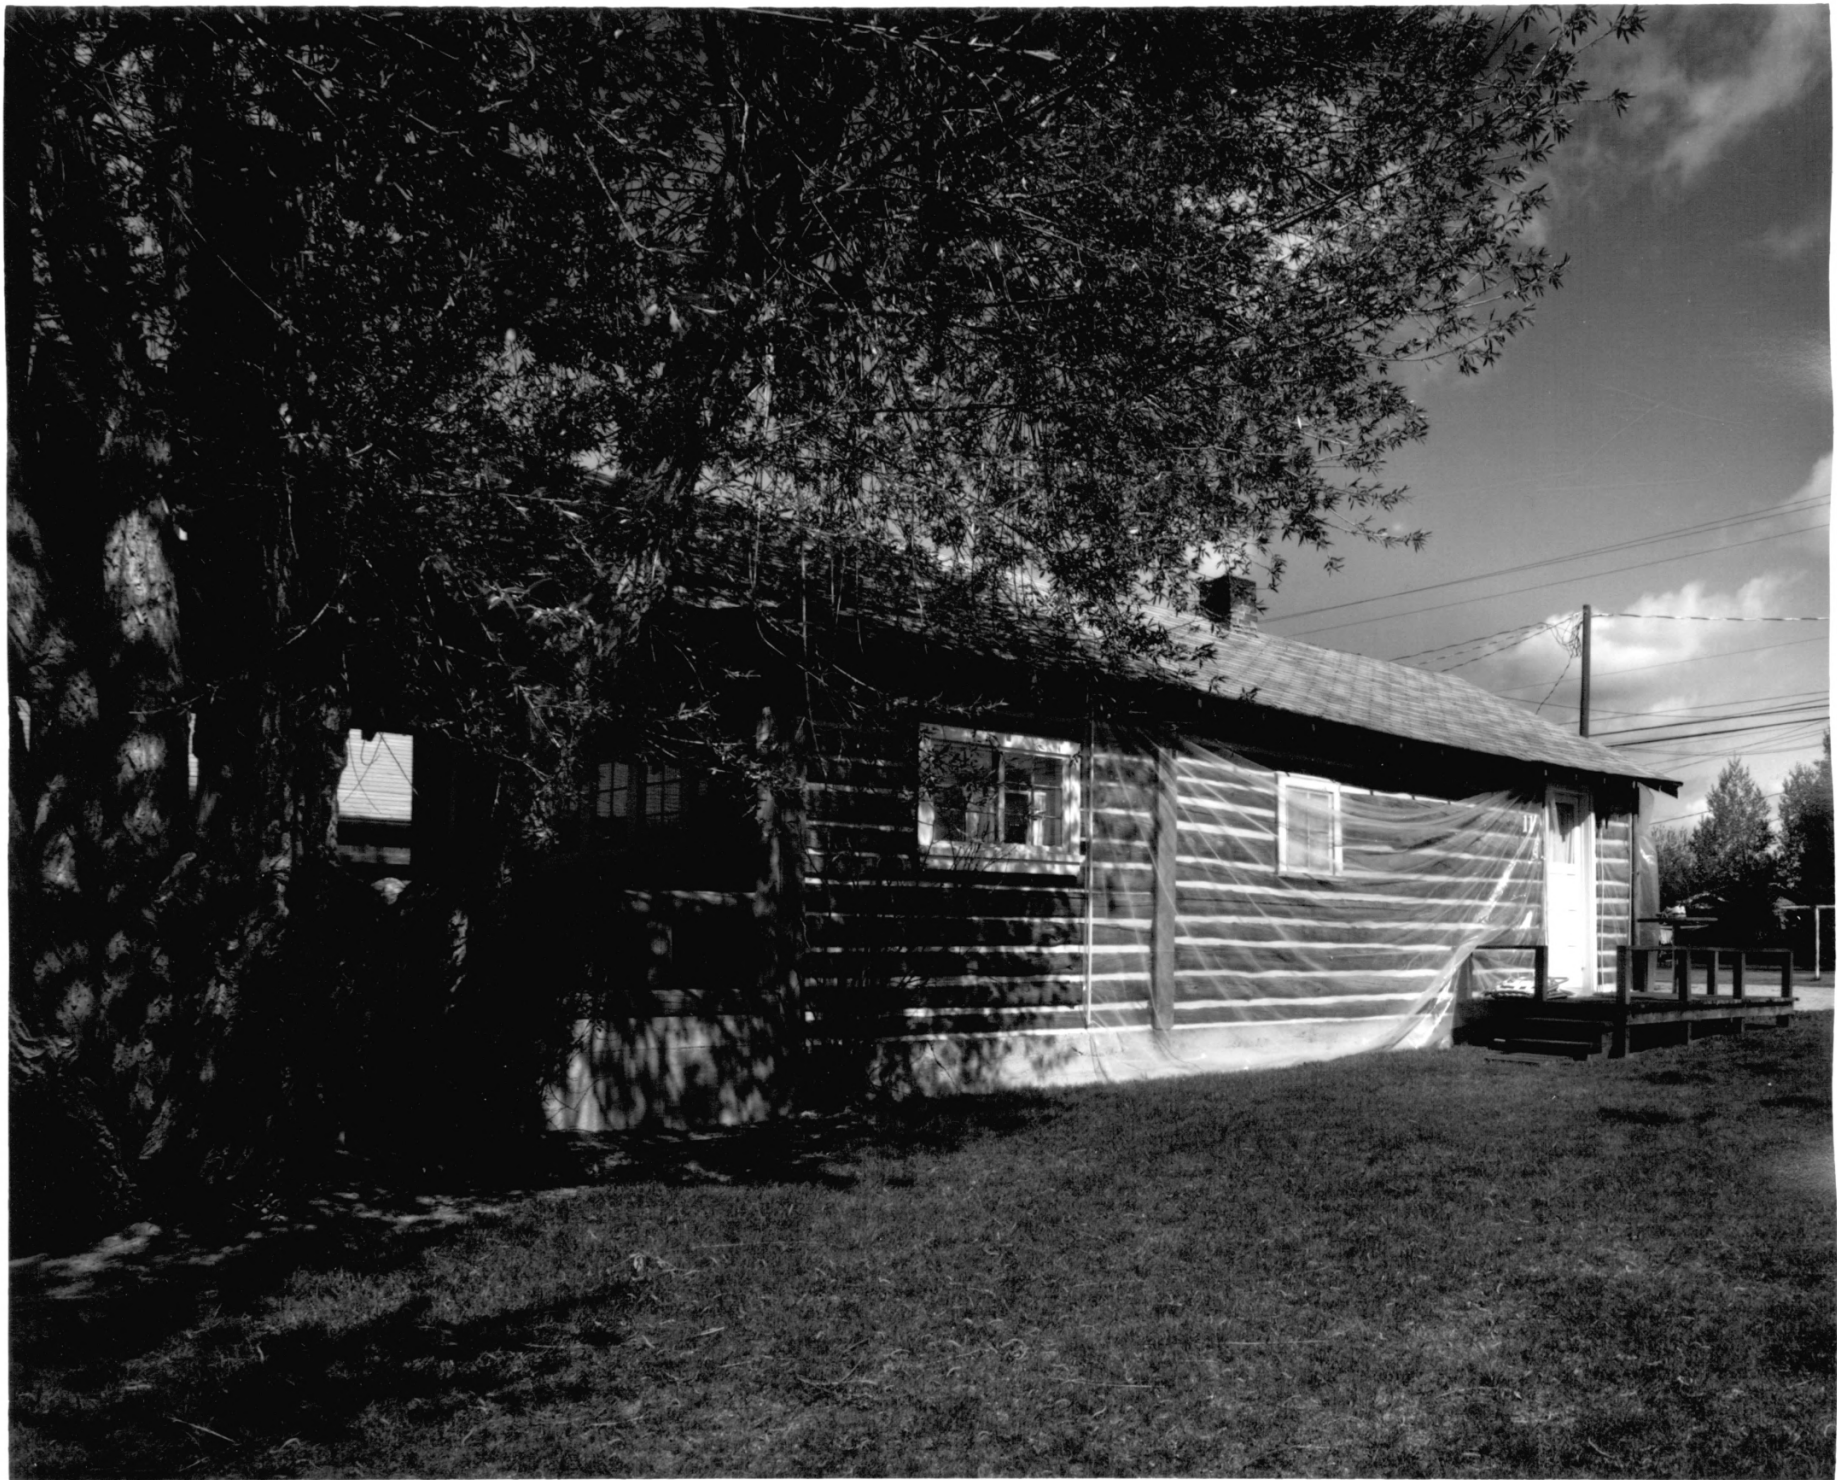

LOG
C
A
B
I
N
M
O
T
E
L

MY'S 100TH

PINEDALE'S
OLDEST

THE WEST'S
CLEANEST

6-13-90

Log Cabin Motel

Located at 49 east Magnolia St. in Pinedale, Wyo.
Sublette County

View is Northwest shot from the middle of Magnolia St.
Photographer: Richard Linner

6-13-90

Front of Cabin # 5, Log Cabin Motel

Located at 49 east Magnolia St. In Pinedale, Wyoming
Sublette County

View is NNW looking at the (SW) Front of The Cabin

Photographer: Richard Collier

6-13-90

Log Cabin Motel, Cabin # 2 on right + # 1 on left, Laundry Room to left of Cabin # 2
Located at 49 East Magnolia St. In Pipestone, Minn.

Sublette County

View is Southwest

Photographer: Richard Collier

6-13-90

Corner notching of Cabin Log Cabin Hotel Bldg. #9
Located at 99 east Magnolia St. in Pinedale Wyoming
Sublette County

View is NNW looking at the corner notching of the Cabin
Photographer: Richard Collier

6-13-90

Log Cabin motel. Cabin # 10

Located at 49 East Magnolia St. in Pinedale, Wyo.

Sublette County

View is Northwest looking at the (East) side of the Cabin.

Photographer: Richard Collier

6-13-90

Rear & Side of Cabin #10. Log Cabin Motel