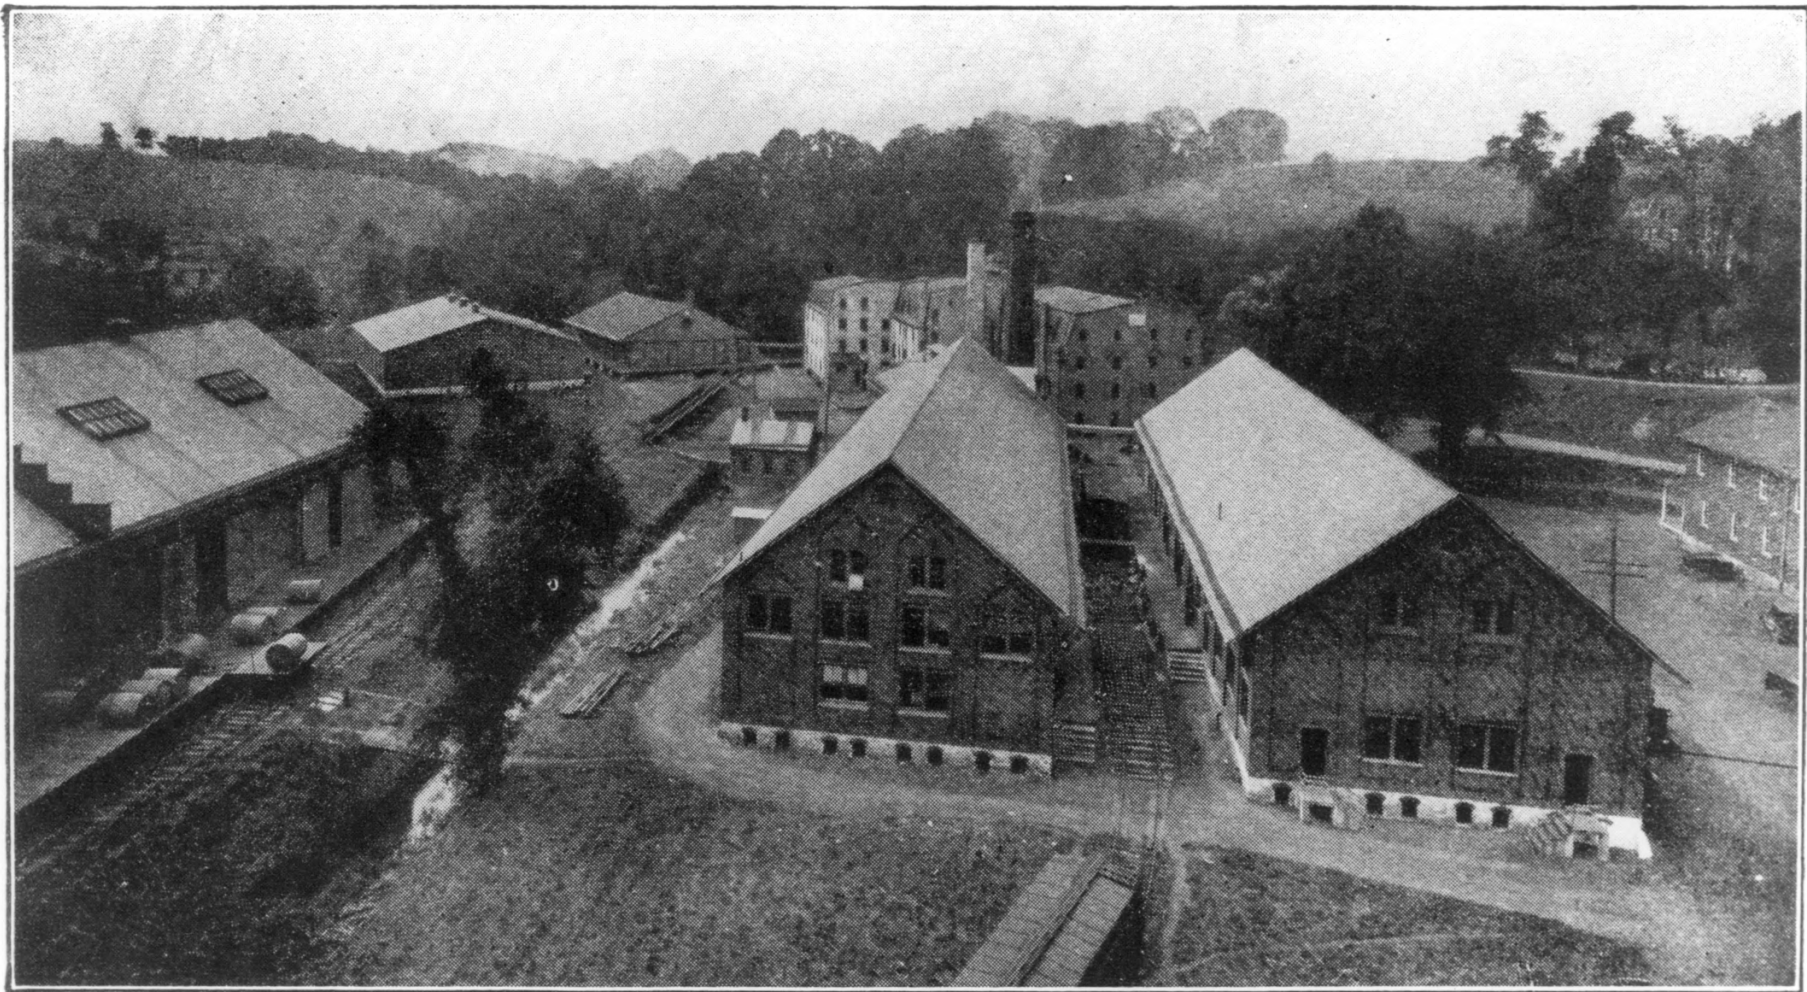

Description:

Mill No. 5, from southeast.

Photograph Number: N-329 (#7)

MAY 22 1978

Yorklyn, Del., factory Geo. W. Helme Co.

Name: GARRETT SNUFF MILL

Location: *NEW Castle County*
Yorklyn, DE

DEC 30 1977