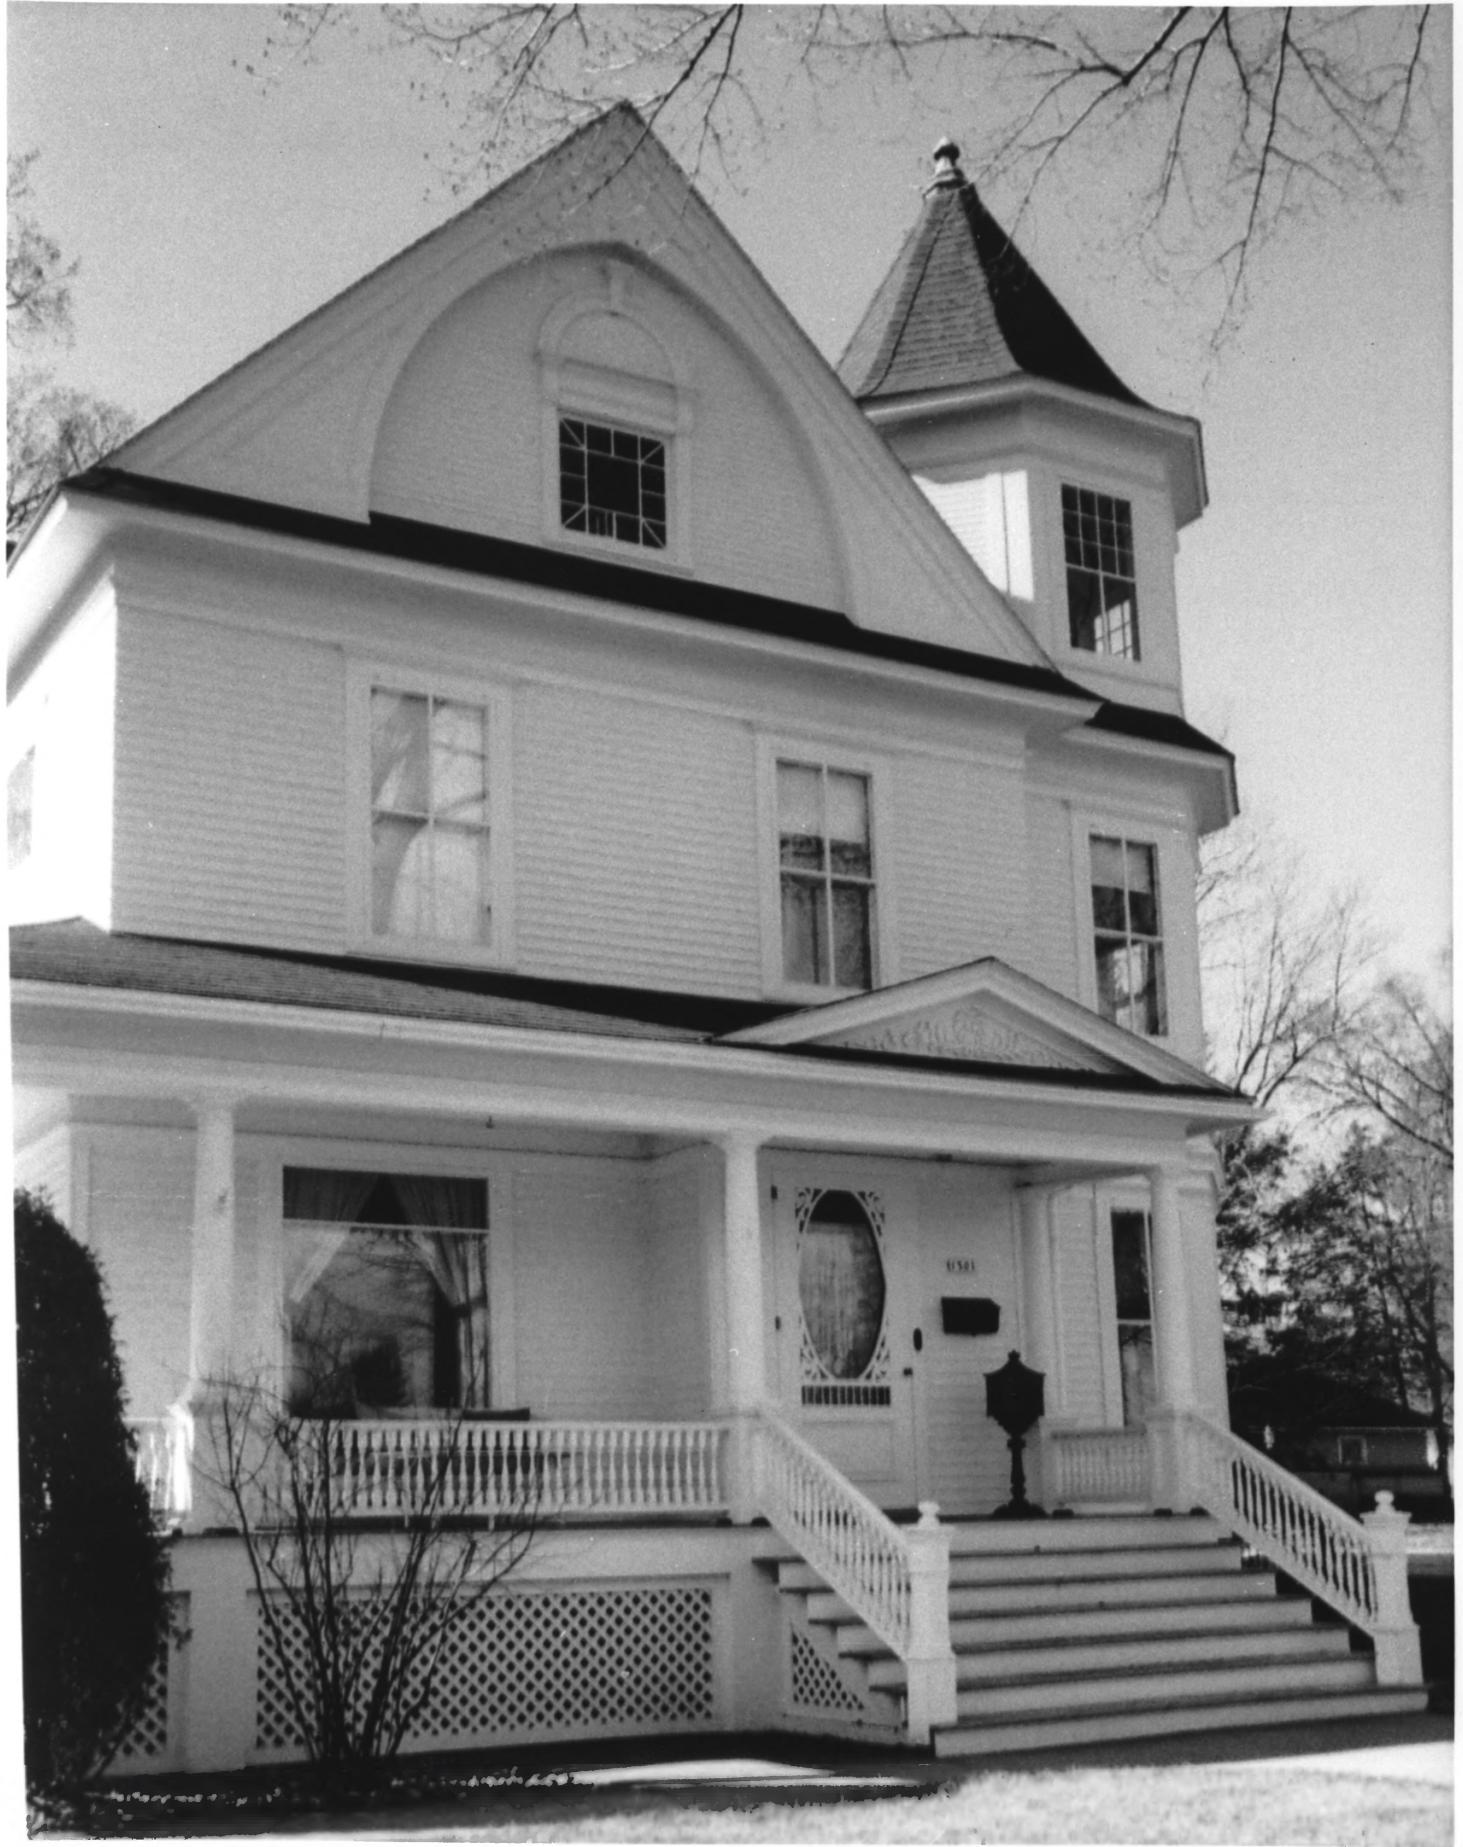

Photo 1 of 14

August Green - 1501 Main Street - Stevens Point
Partridge, WI

Mary Jane Hettlinga

April, 2004

Rep at Wisconsin Historical Society

Camera facing south

Photo 2 of 14

August Green - 1501 Main St. Stevens Point

Partridge, WI

Mary Jane Hettinga

April, 2004

Rep at WI Historical Society

Camera facing southeast

Photo 3 of 14

August Green - 1501 Main St. Stevens Point

Portage, WI

Mary Jane Hettner

April, 2003

Neg at WI Historical Society

Camera facing southwest

Photo 4 of 14

August Green - 1501 Main Street - Stevens Point

Partridge, WI

Mary Jane Hettinger

Camera facing east

Photo 6 of 14

August Brew - 1501 Main St. Stevens Point

Portage, WI

Mary Jane Hettlinger

April, 2004

Rep at WI Historical Society

Camera facing north east