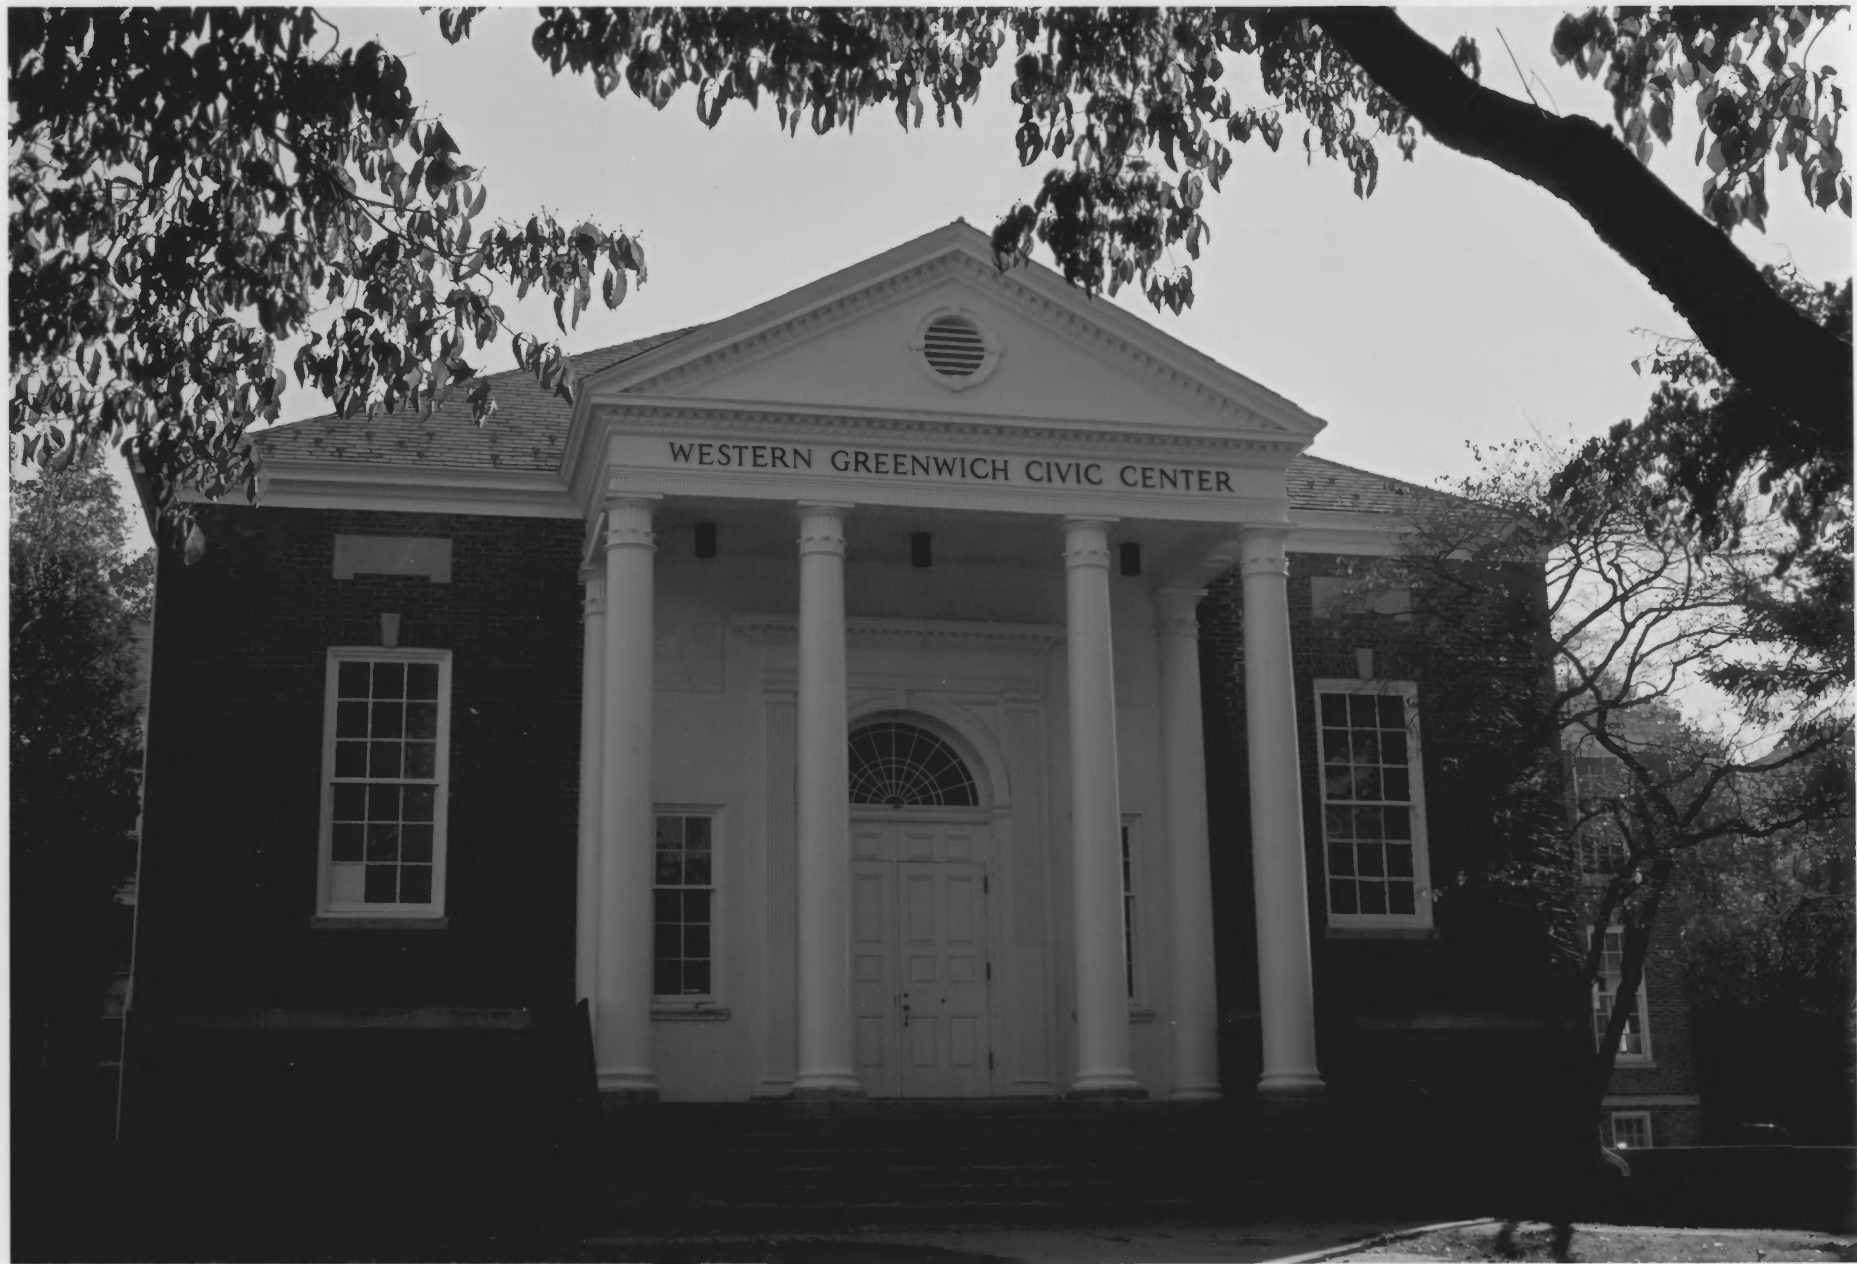

GLENUILLE SCHOOL

FAIRFIELD COUNTY, CONNECTICUT

PHOTOGRAPH #1, MAIN ENTRANCE

CAMERA FACING SOUTHWEST

WESTERN GREENWICH CIVIC CENTER

GLENVILLE SCHOOL

FAIRFIELD COUNTY, CONNECTICUT

PHOTOGRAPH # 2, NORTH ELEVATION AND PORTICO

CAMERA FACING SOUTH

WESTERN GREAT

GLENNVILLE SCHOOL

FAIRFIELD COUNTY, CONNECTICUT

PHOTOGRAPH # 3, CAPITALS

GLENVILLE SCHOOL

FAIRFIELD COUNTY, CONNECTICUT

PHOTOGRAPH #4, MAIN ENTRANCE DOORWAY