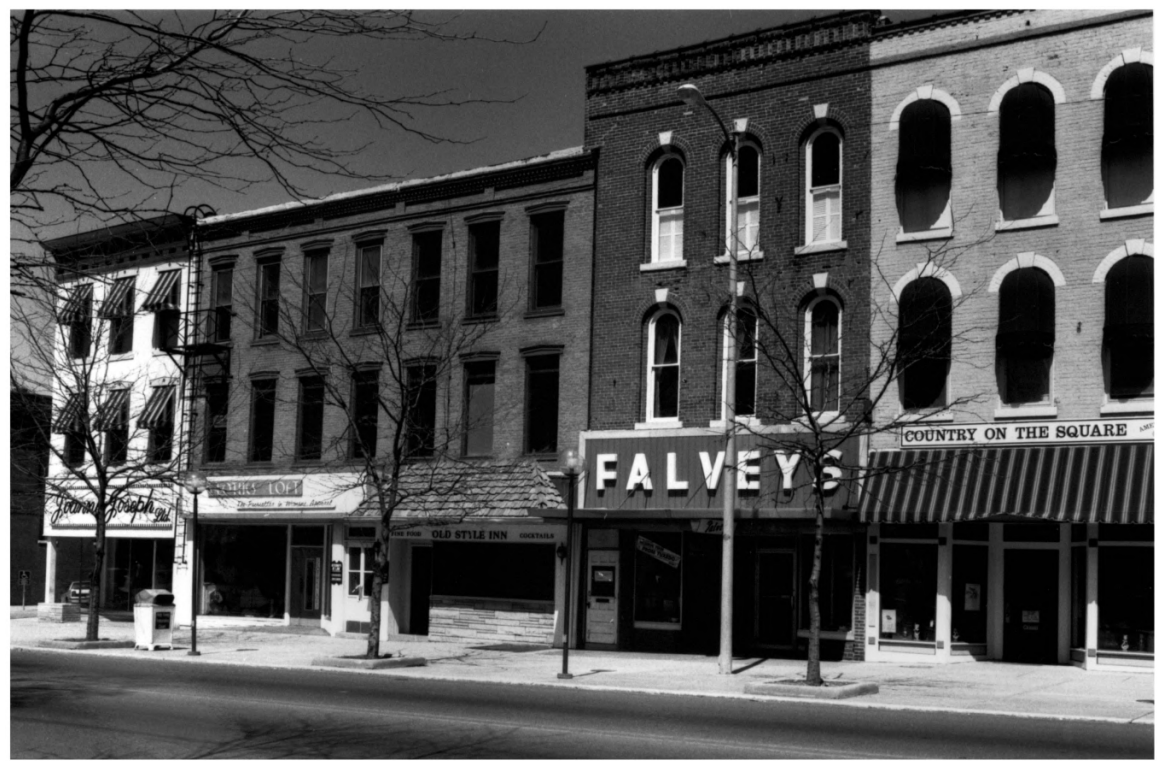

VALPARAISO DOWNTOWN COMMERCIAL DIST.

VALPARAISO, INDIANA

PHOTO : JOHN STAMPER

1989

NEG. : VALPARAISO CITY HALL, PLAN COMMISSION

VIEW LOOKING NORTHWEST

PHOTO NO. 9

FALVEYS

COUNTRY ON THE SQUARE

MARK LOPEZ

OLD STYLE INN COCKTAILS

Joseph

1, 3-5, 7-9 EAST LINCOLNWAY

VALPARAISO DOWNTOWN COMMERCIAL DIST.

VALPARAISO, INDIANA

PHOTO: JOHN STAMPER