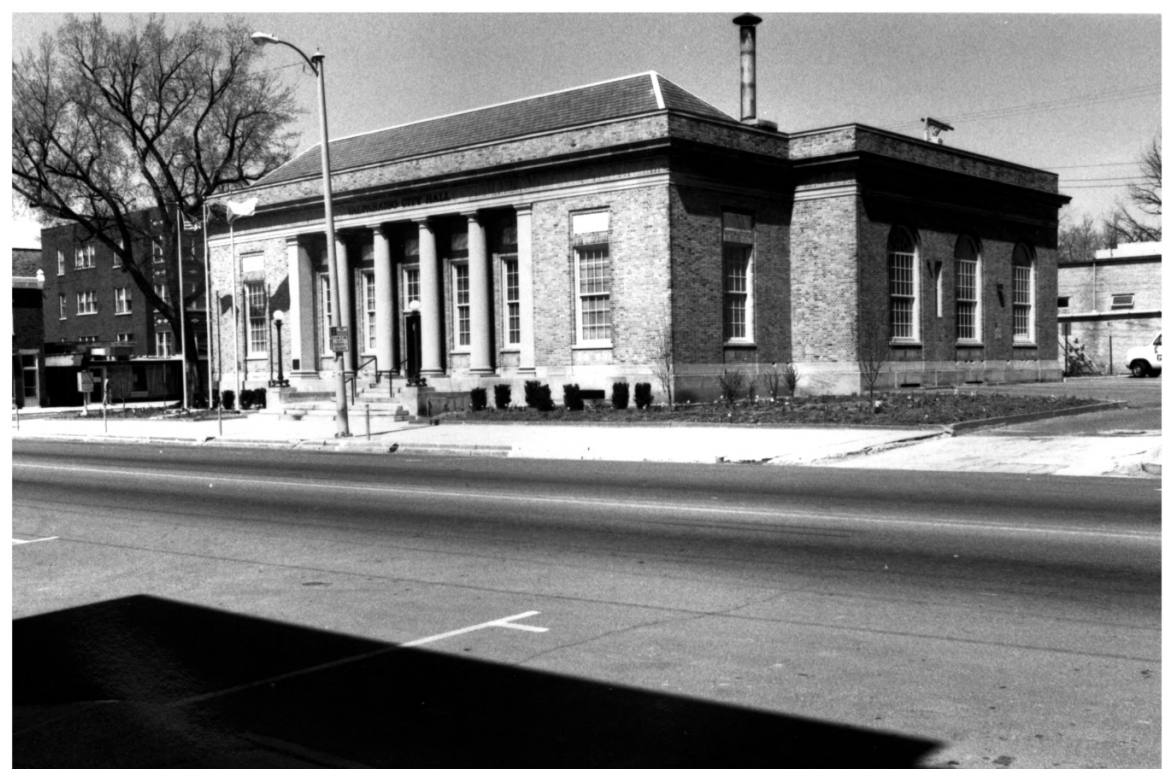

53 WEST JEFFERSON ST.
VALPARAISO DOWNTOWN COMMERCIAL DIST.
VALPARAISO, INDIANA
PHOTO : JOHN STAMPER
1989
NEG. : VALPARAISO CITY HALL
VIEW LOOKING SOUTHEAST
PHOTO NO. 1

12,14. EAST JEFFERSON ST.

VALPARAISO DOWNTOWN COMMERCIAL DISTRICT

VALPARAISO, INDIANA

PHOTO: JOHN STAMPER

1989

NEG.: VALPARAISO CITY HALL, PLAN COMMISSION

VIEW LOOKING SOUTH

PHOTO NO. 2

170 WEST LINCOLNWAY

VALPARAISO DOWNTOWN COMMERCIAL DIST.