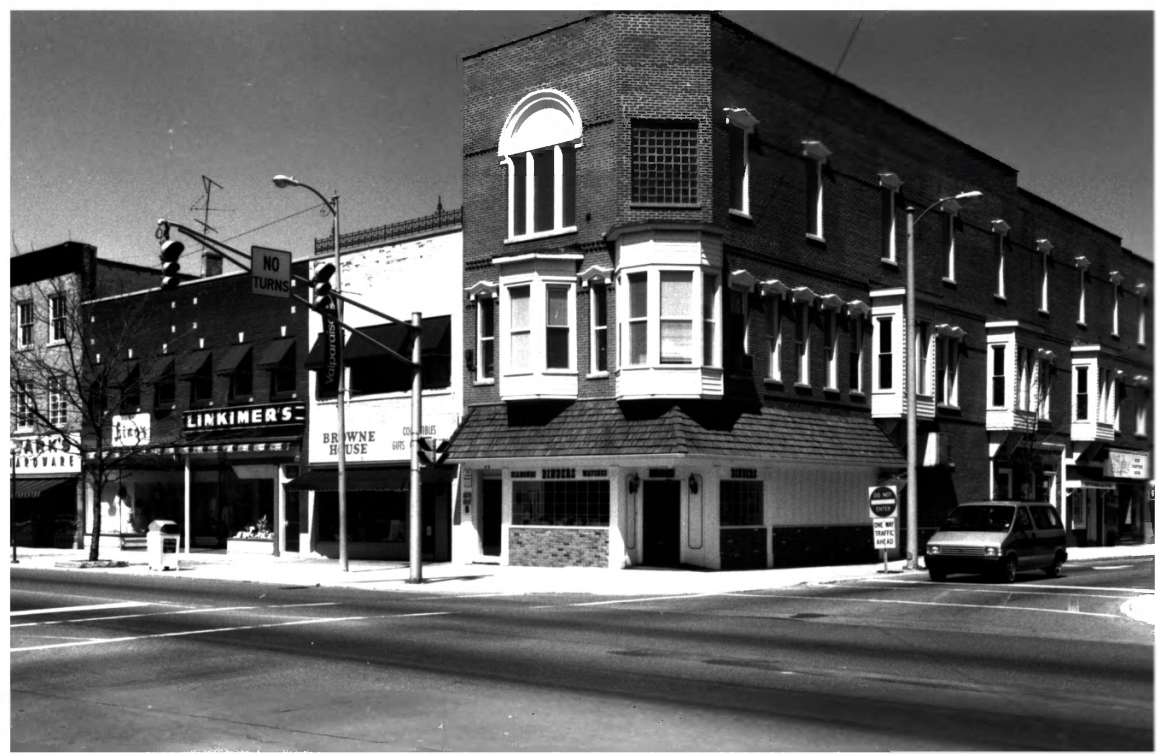

1989

NEG. : VALPARAISO CITY HALL, PLAN COMMISSION

VIEW OF NORTH SIDE OF COURTHOUSE SQUARE LOOKING
TOWARD THE NORTHWEST

PHOTO NO. 12

NO
TURNS

LINKIMERS

BROWNE
HOUSE

COLLIERIES
GENTS