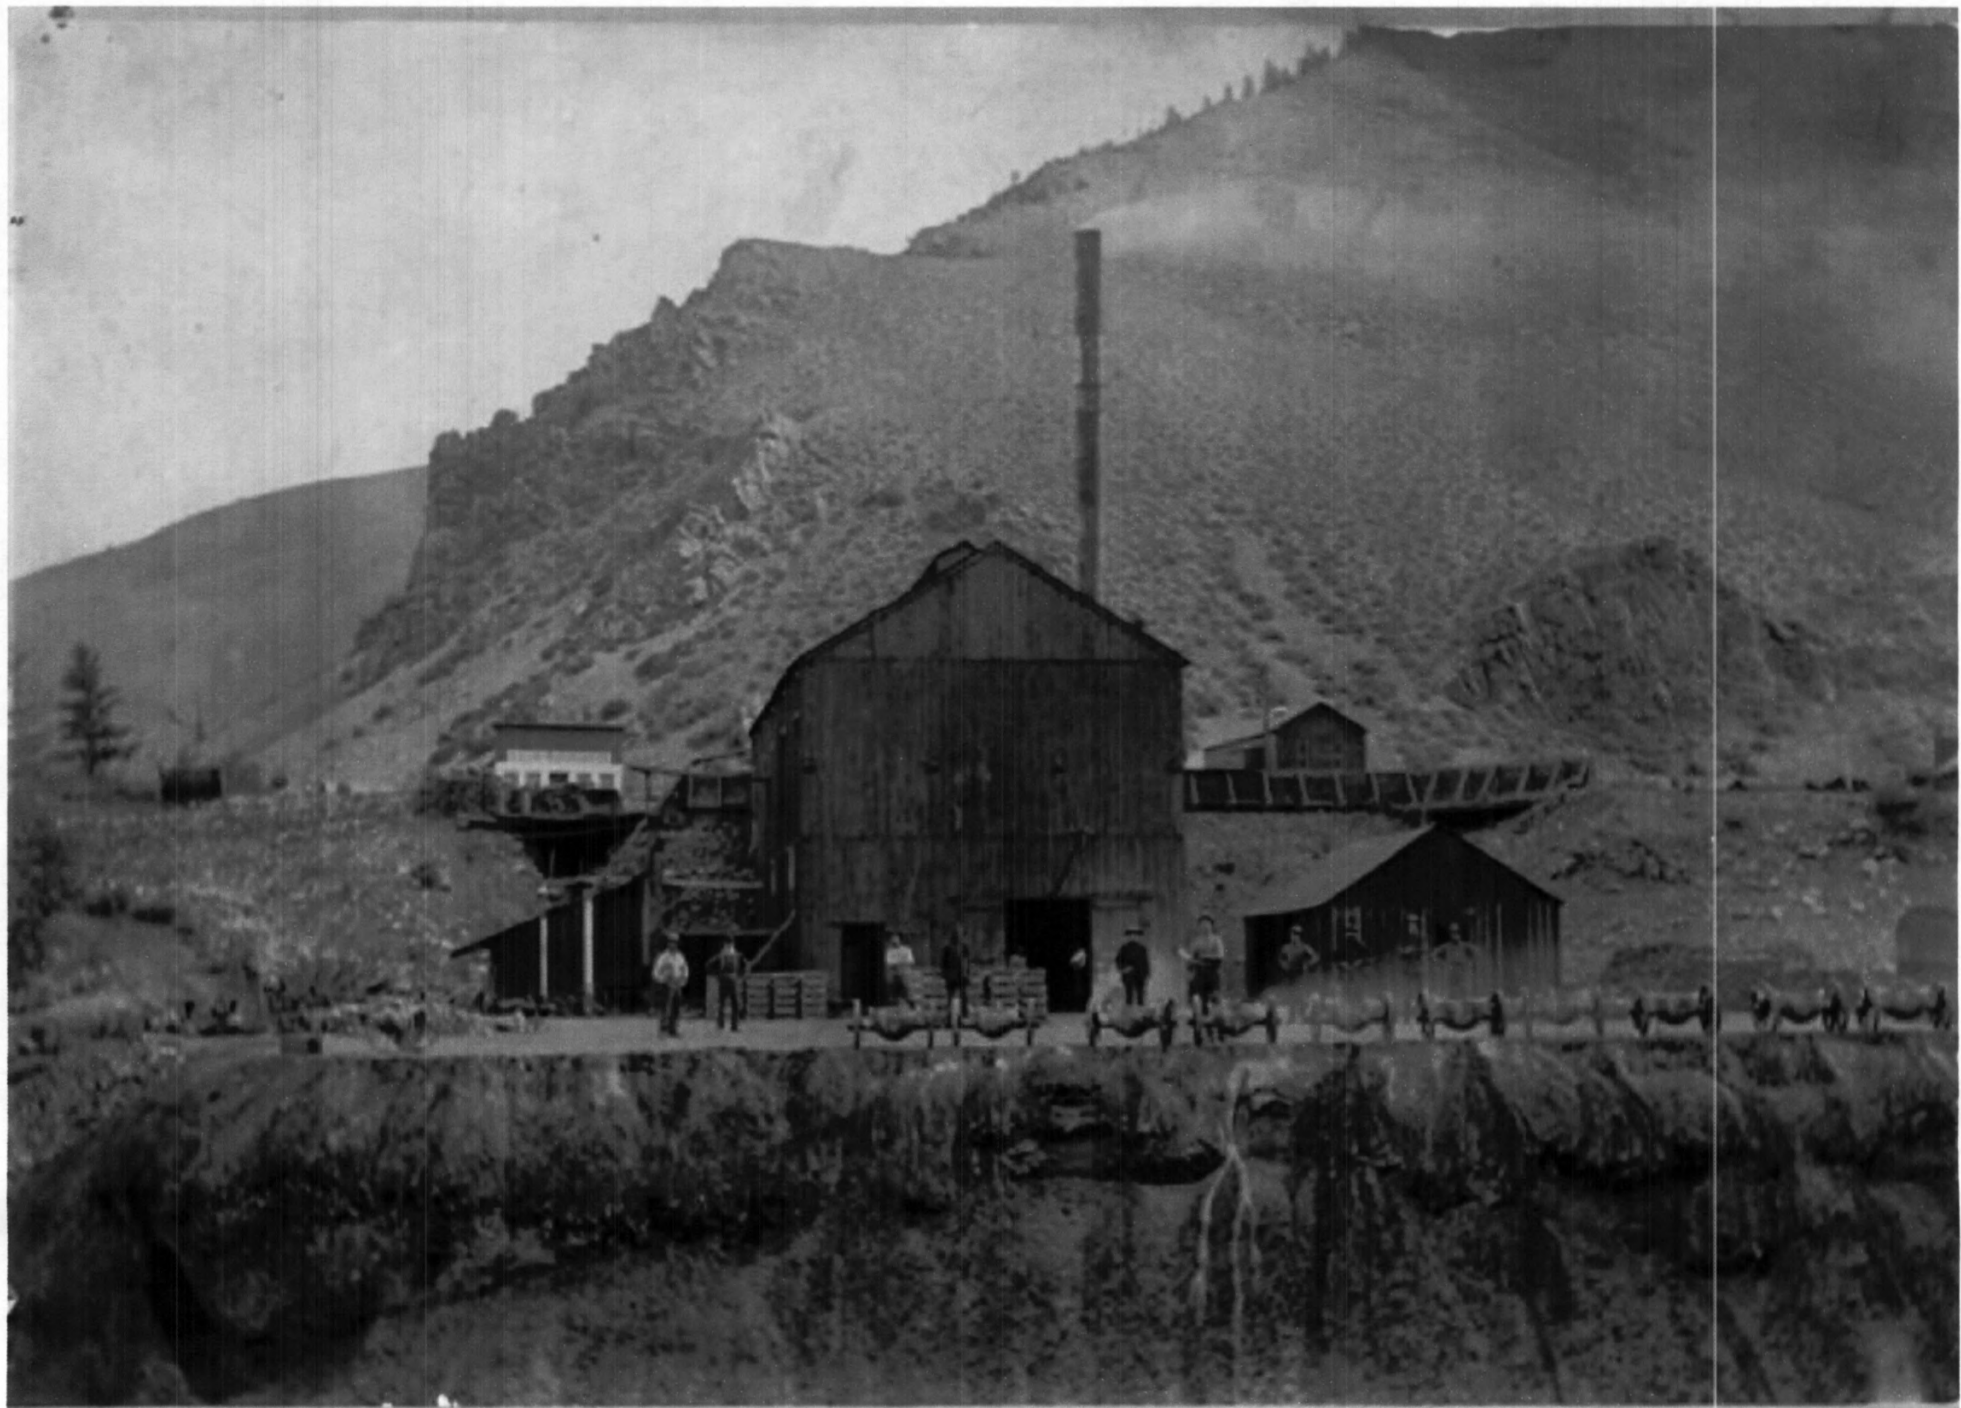

PHOTOS TAKEN BY MIKE KALENICK

MAY, 2005

NEGATIVES ON FILE AT IDAHO SHPO

VIEW FROM THE NORTHWEST, LOOKING SOUTHEAST

PHOTO # 2 OF 5

3

IDAHO MINING AND SMELTER COMPANY STORE  
CUSTER COUNTY, IDAHO

PHOTOS TAKEN BY MIKE KALENICK

PHOTO TAKEN ABOUT 1910

STORE IS TO THE LEFT  
OF THE SMELTER

NON-ARCHIVAL

IDAHO MINING + SMELTER COMPANY STORE  
CUSTER CO, IDAHO

Silver Bars at Co Layton Smelter, Co Layton, Idaho  
1911 & 1912

217,000 POUNDS OF  
LEAD/SILVER FROM THE  
CLAYTON SMELTER  
THESE WORKERS WERE  
SUPPLIED BY THE ONLY  
STORE IN CLAYTON.

NON-ARCHIVAL

↑ THE TOP OF THE STORE IS VISIBLE

TOP PORTION OF THE STORE  
IS VISIBLE TO THE LEFT OF  
THE SMELTER.  
PHOTO TAKEN ABOUT 1905

NON-ARCHIVAL

IDAHO MINING & SMELTER COMPANY STORE  
CUSTER CO., IDAHO