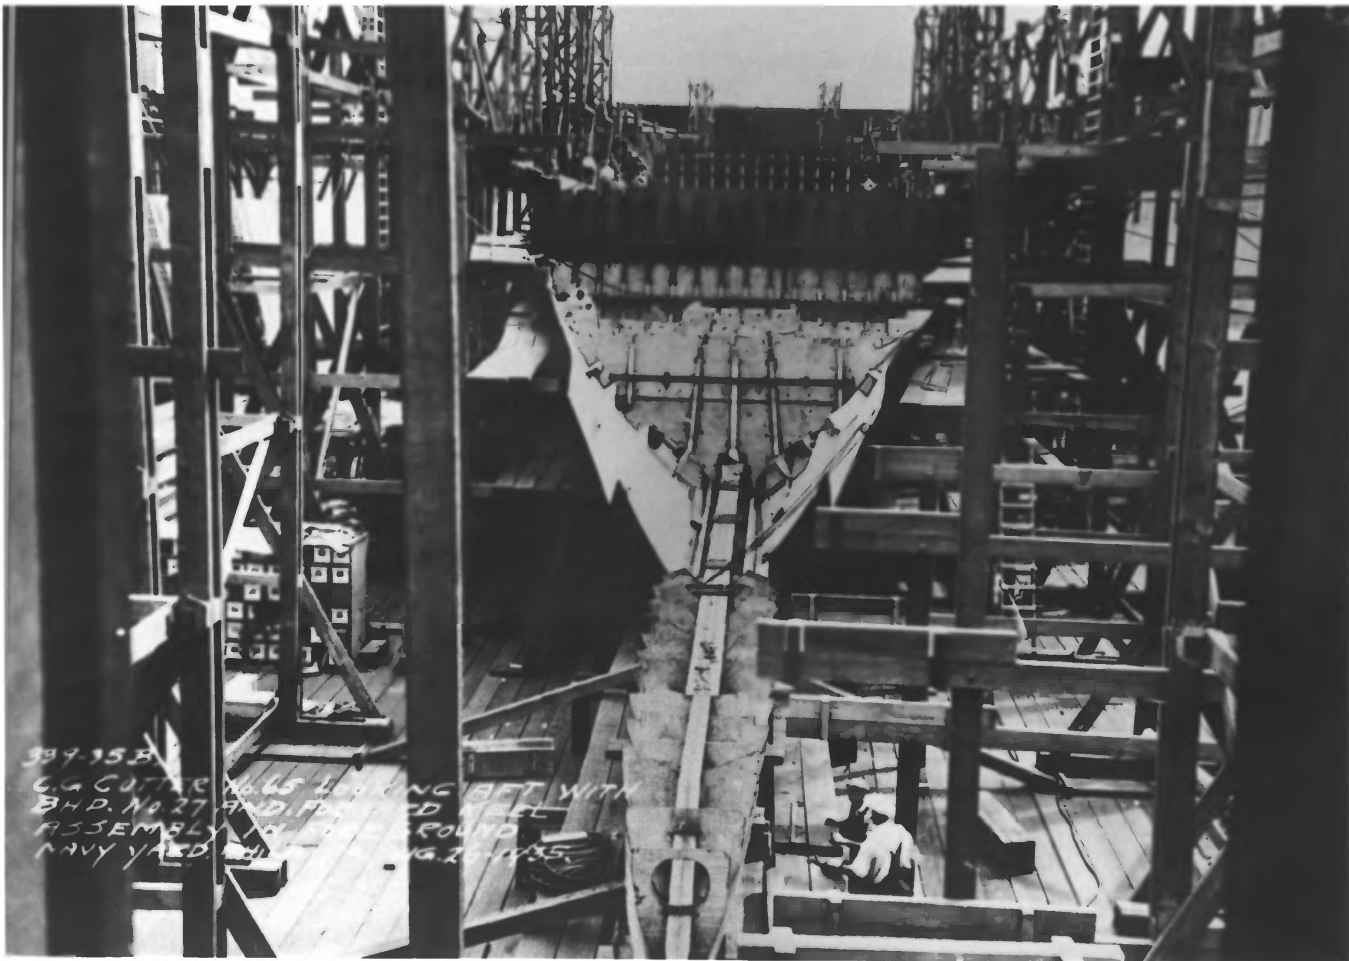

Monroe Co., FL

384-353

G.G. CUTTING NO. 65 LIFTING BEFT WITH
B.H.D. NO. 27 AND PAINTED W/EL
ASSEMBLY IN THE GROUND
NAVY YARD BOSTON MASS. AUG. 23, 1955

4/1/3 U.S. C. G. C. Duane

Monroe C., FL

5/13 U.S.C.G.C. Duane