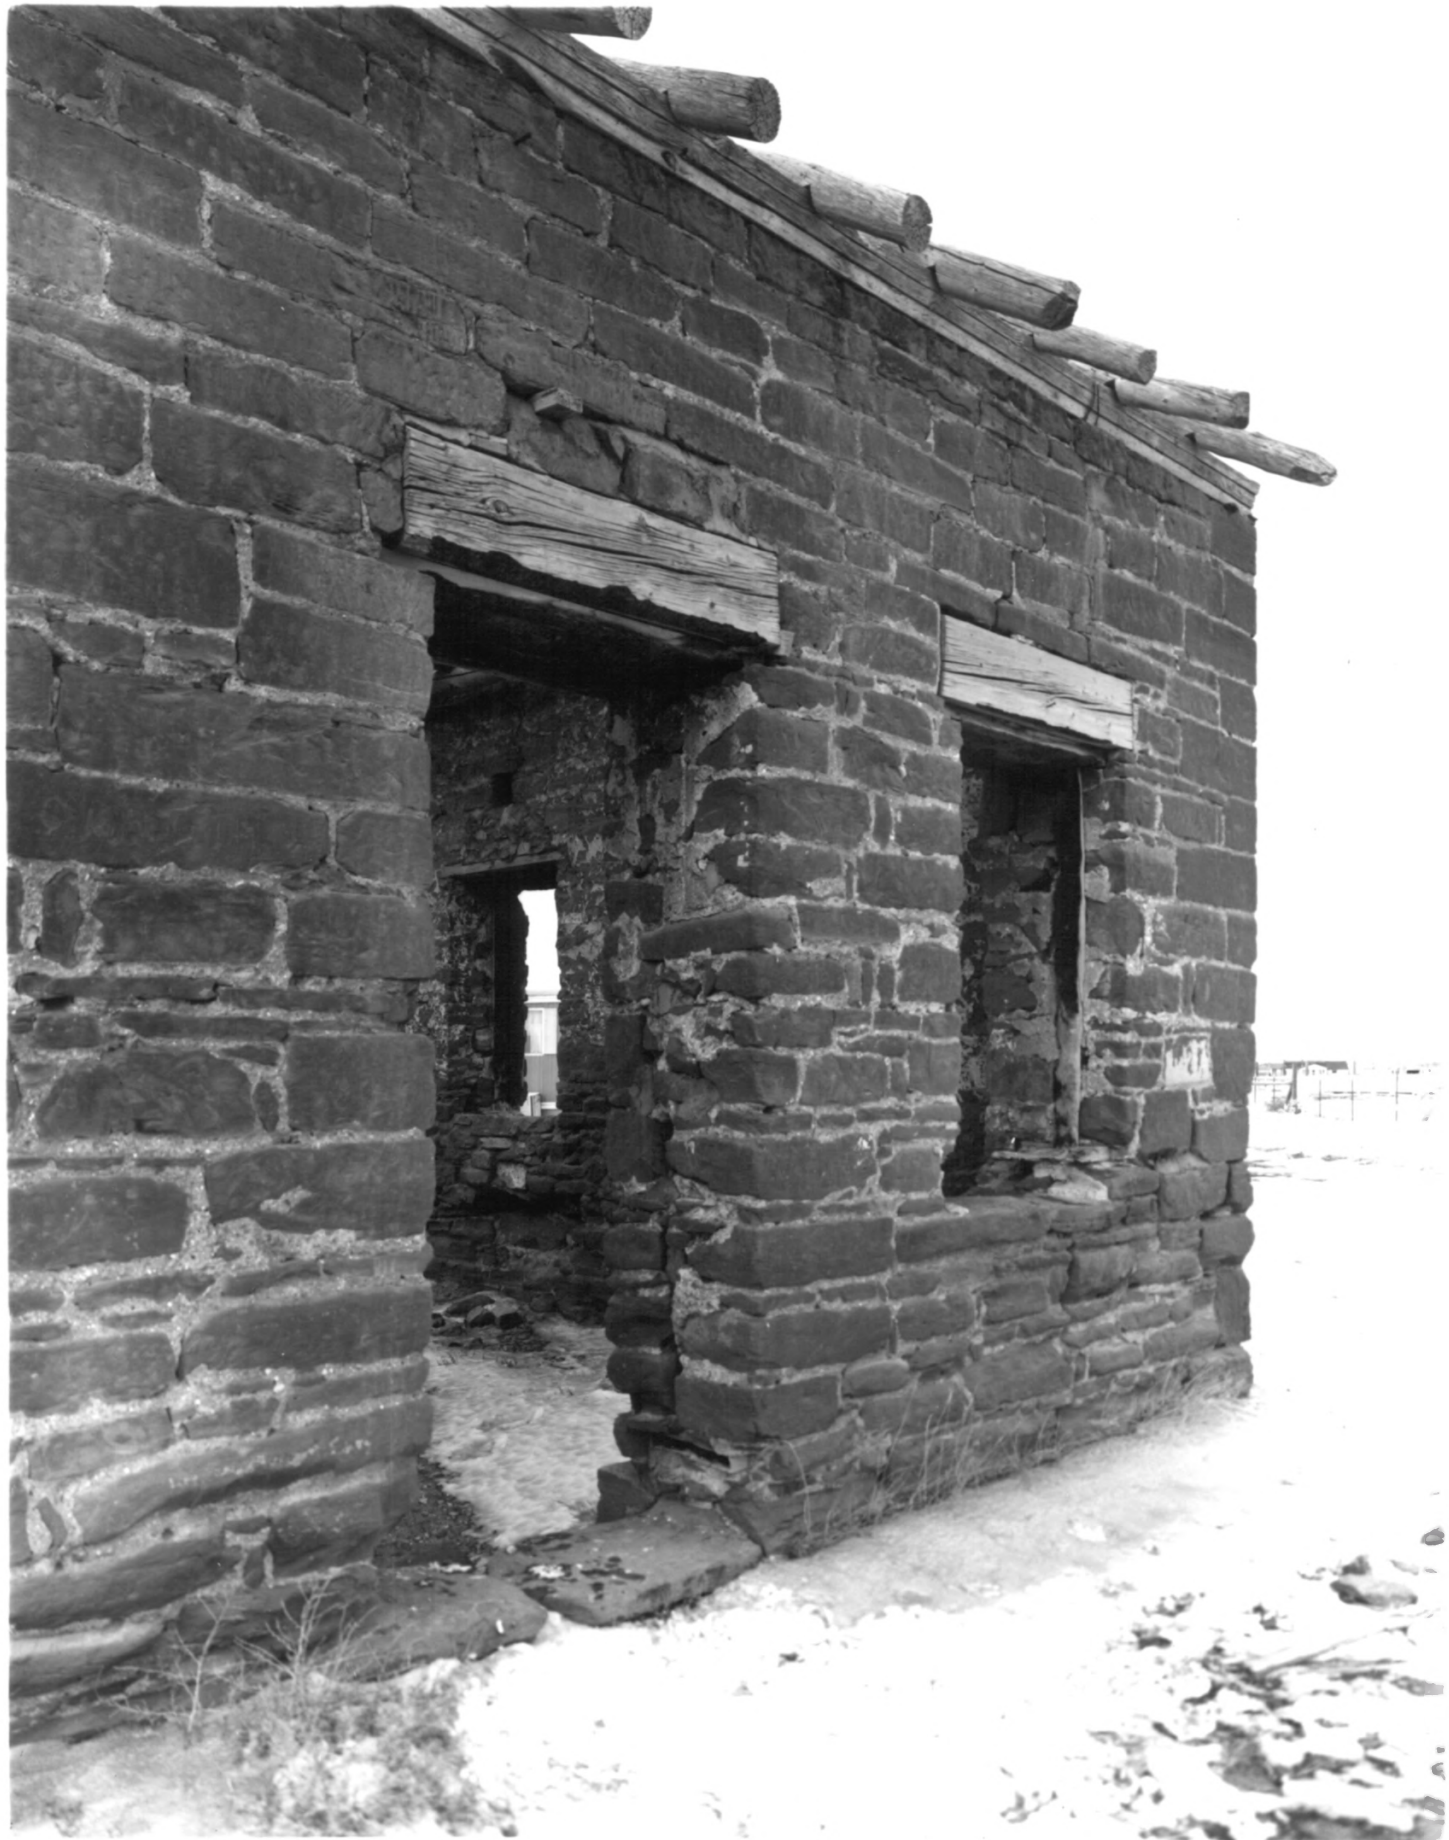

Fort Sanders Guardhouse

Jan 12, 1979

Laramie, Wyoming

Albany Co.

View is west, looking at east and north elevations.

Walter Sedovic, Jr.

Wyoming State Historic Preservation Office

#1/6

MAY 1 1980

FEB 29 1980

Fort Sanders Guardhouse
Laramie, Wyoming

Jan 12, 1979

Albany Co.

View is northeast, looking at west and south elevations.

Walter Sedovic, Jr.

MAY 1 1980

Wyoming State Historic Preservation Office

#2 / 6

FEB 29 1980

Fort Sanders Guardhouse
Laramie, Wyoming

Jan 12, 1979

Albany Co.

View is northwest, looking at building
entrance.

Walter Sedovic, Jr.