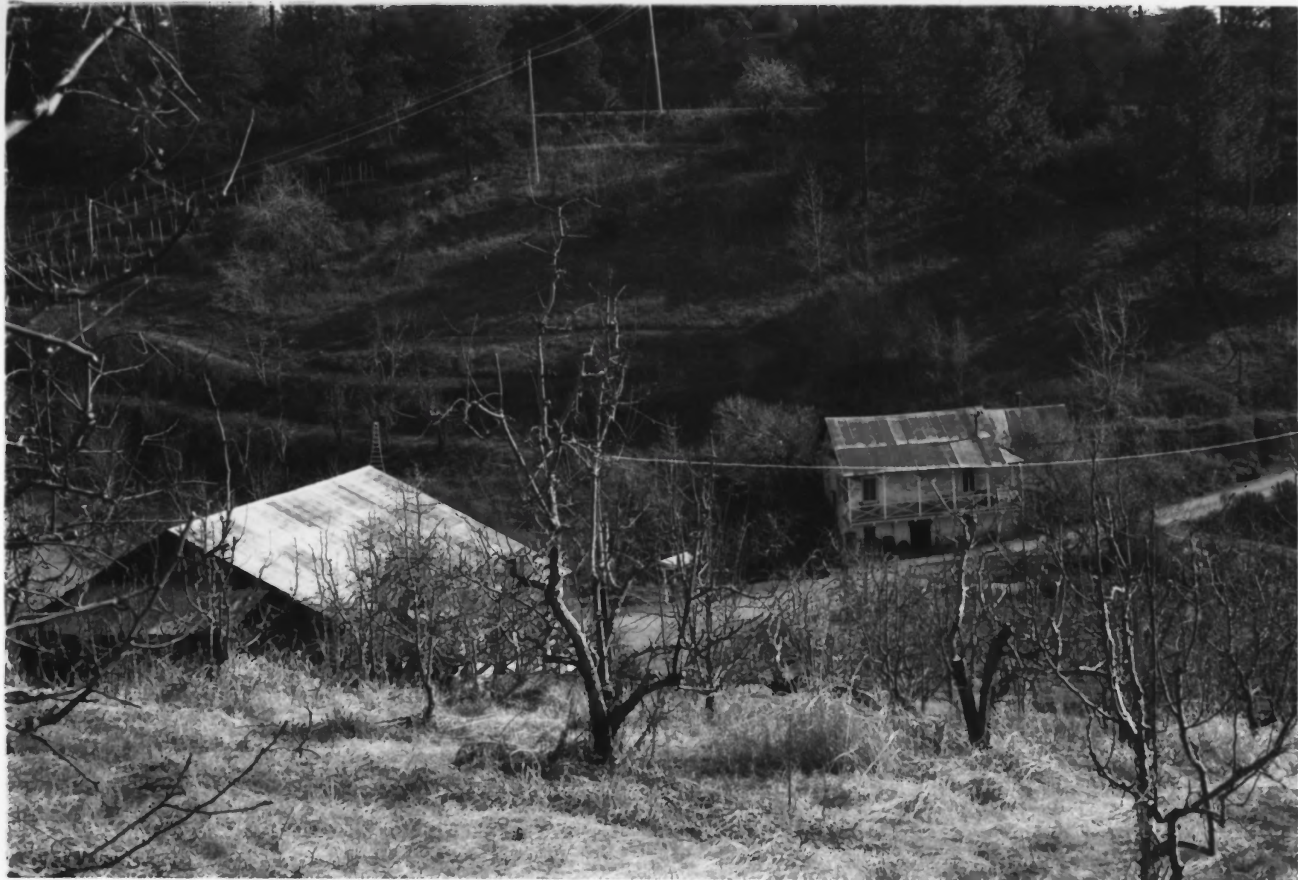

Lombardo Ranch, Placerville, CA

Photo credit: Alan Tangren

Negative: Alan Tangren, 1901 G St.
Sacramento, CA

Photo date: February, 1977

Distillery (left) and winery (center)
view from north Photo # 128

JUN 9 1977

Lombardo Ranch, Placerville, CA

Photo credit: Alan Tangren

Negative: Alan Tangren, 1901 G St.

Sacramento, CA

Photo date: February, 1977

Winery (right), view from northeast

JUN 9 1977

Photo # 2 08

Lombardo Ranch, Placerville, CA

Photo credit: Alan Tangren

Negative: Alan Tangren, 1901 G St.

Sacramento, CA JUN 9 1977

Photo date: February, 1977

Winery (foreground) and distillery
(middle), view from southeast

Photo # 388

WINE TASTING

Lombarde Ranch, Placerville, CA

Photo credit: Alan Tangren

Negative: Alan Tangren, 1901 G St.
Sacramento, CA

Photo date: January, 1977

Winery, view from northeast

SEP 30 1977