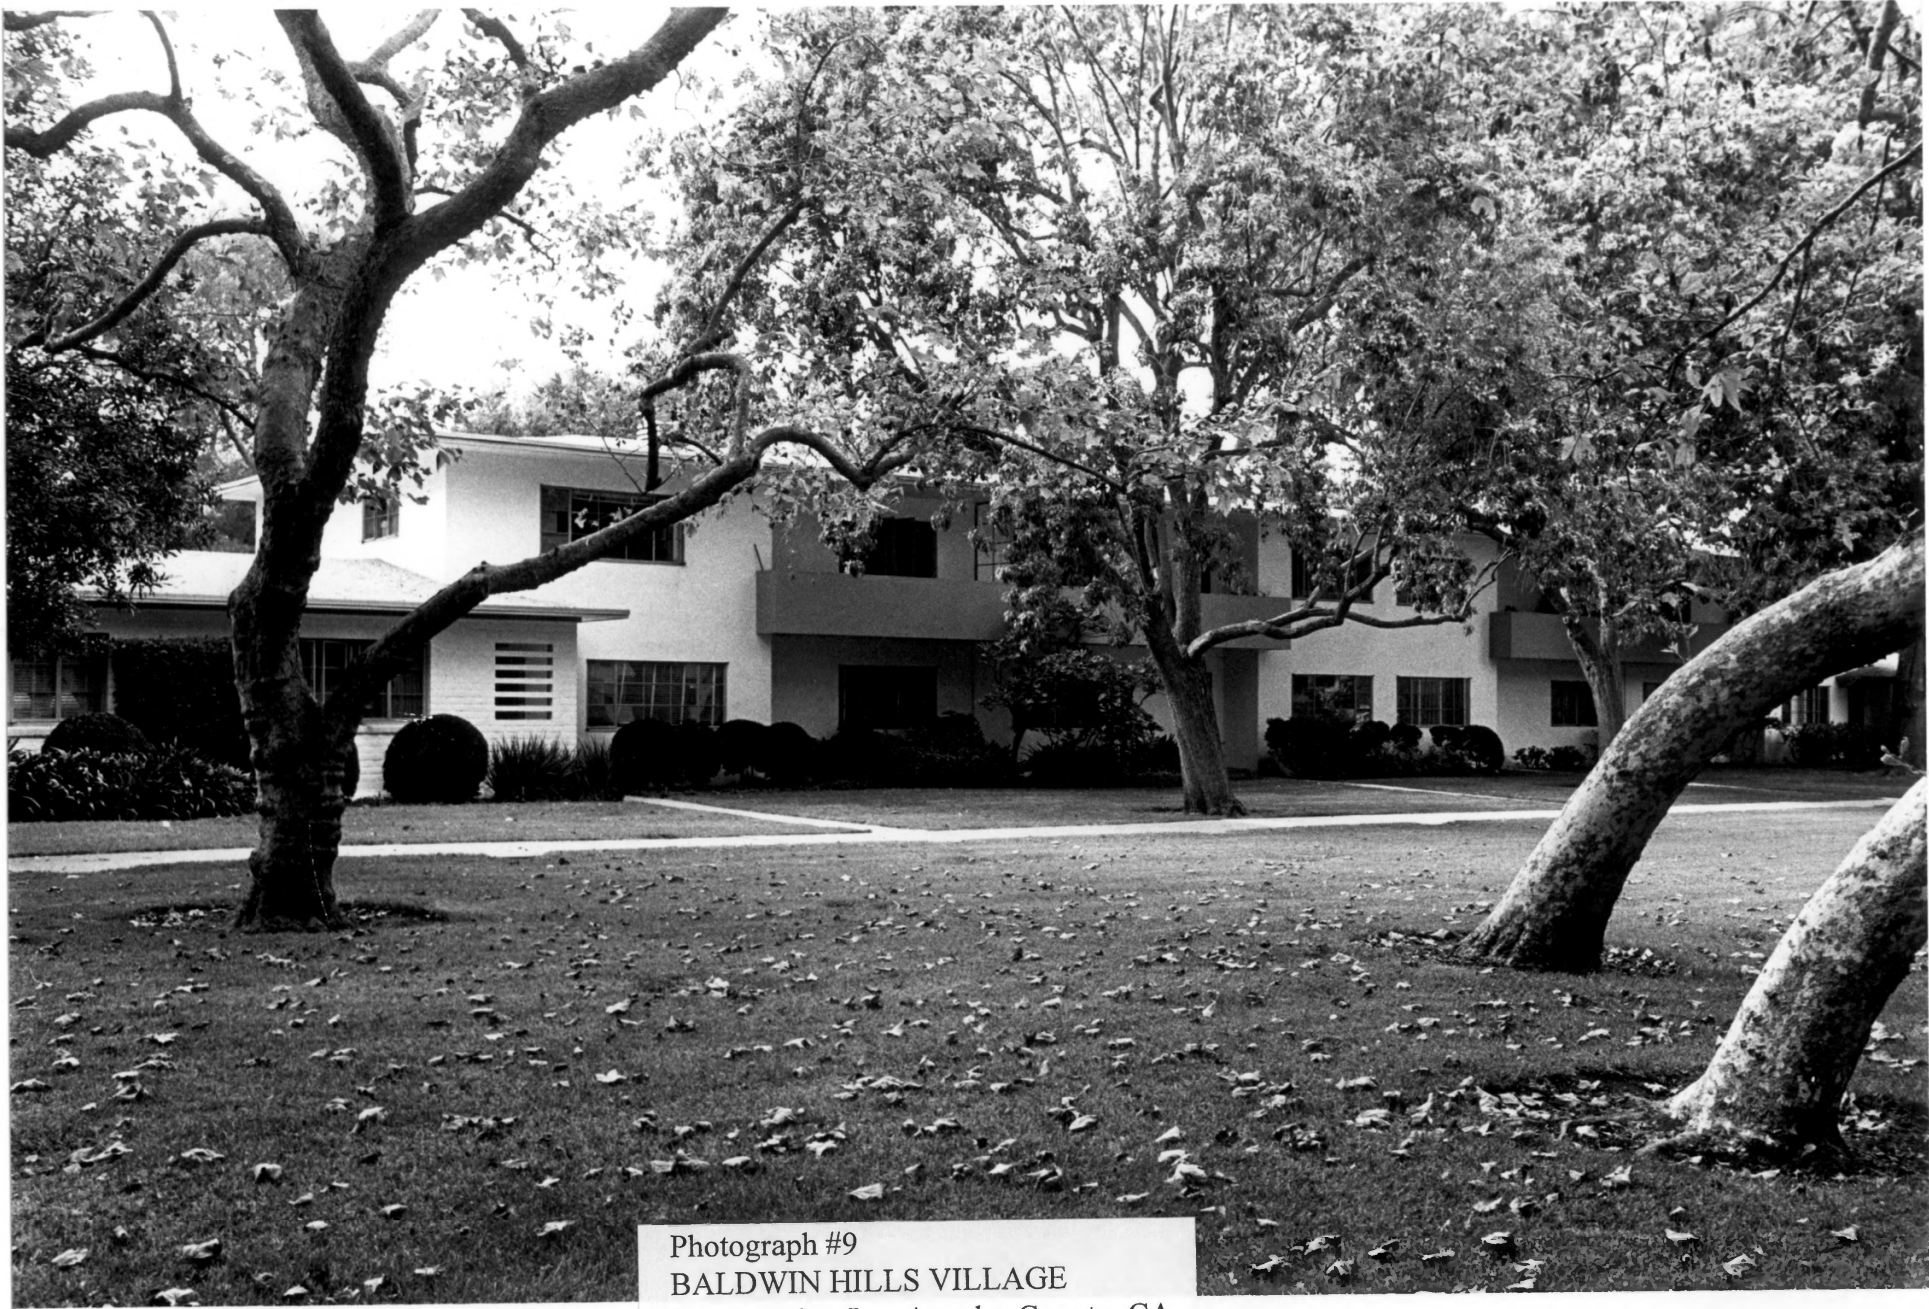

Photograph #9
BALDWIN HILLS VILLAGE
Los Angeles, Los Angeles County, CA
1999 View of Building 72
Photographer: R. Nicolais, 1999