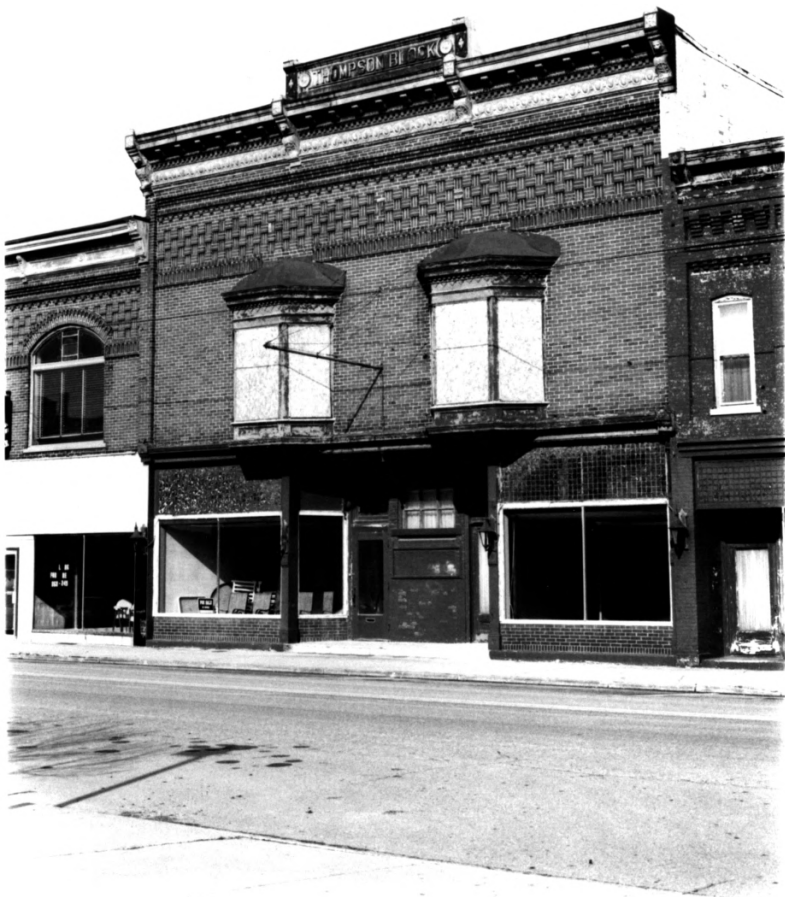

① 100 block S Broadway (west side)  
Downtown Butler Historic District  
DeKalb County IN

2 100 block S Broadway (east side)  
Downtown Butler Historic District  
DeKalb County IN

③ 100 block S Broadway (east side)  
Downtown Butler Historic District  
DeKalb County IN

A 200 block S Broadway (east side)  
Downtown Butler Historic District  
DeKalb County IN

5. 200 block S Broadway (east side)  
Downtown Butler Historic District  
Lakeland County IN

10th Street

FOOTWEAR

Downtown Butler Historic District

DeKalb County IN

HOTEL-BUTLER

1918

Butler Hotel

14 Butler Hotel 117 S Broadway  
Downtown Butler - Historic District  
DeKalb County GA

A black and white photograph of a two-story building facade. The building features two arched windows on the second floor, each with a decorative, stepped pediment above it. A dark awning with a scalloped edge runs across the front of the building, bearing the text "BUTLER EAT'N HAUS" in white, bold, sans-serif capital letters. Below the awning, there are large glass windows and a central door. To the left of the building is a dark brick structure with two windows, and to the right is another building with a window partially obscured by bare tree branches. A dark pickup truck is parked on the left side of the street, and a light-colored sedan is parked on the right. The ground in the foreground is covered in snow.

**BUTLER EAT'N HAUS**

⑮ 223 S Broadway  
Downtown Butler Historic District  
DeKalb County IN

16 Thompson Block Building / Opera House  
Downtown Butler Historic District.  
DeKalb County IN

BUTLER

① Mutzfeld Building 217 S Broadway  
Downtown Butler Historic District  
DeKalb County GA