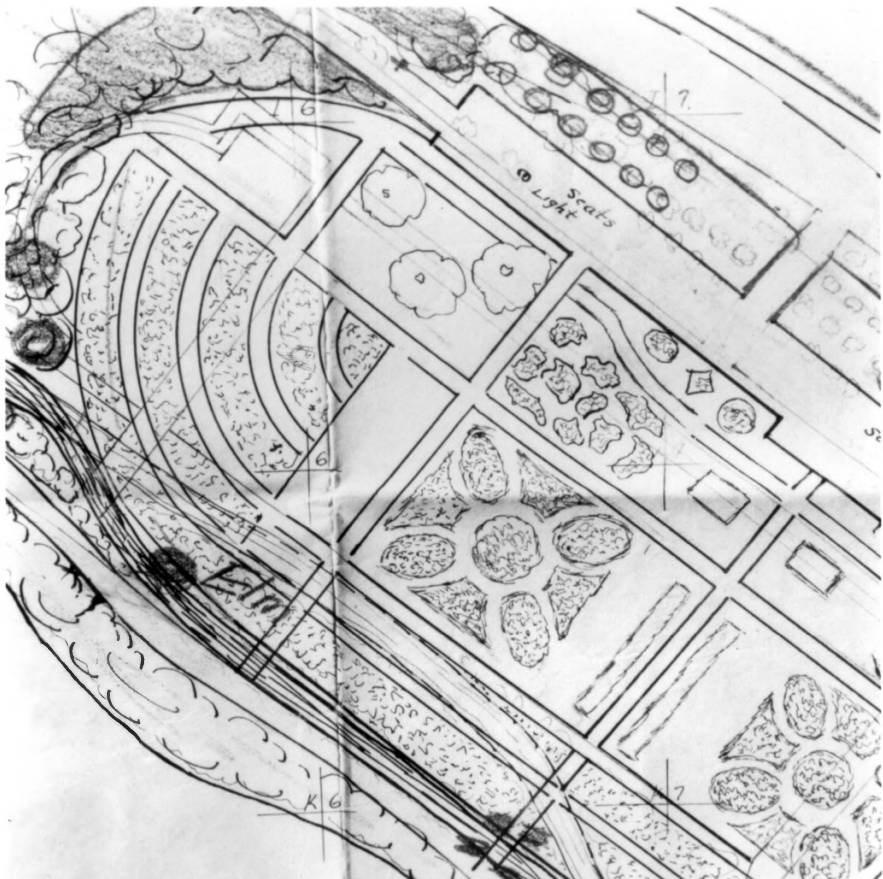

DENVER PARK AND PARKWAY SYSTEM
Denver County, Colorado

Date: 1985

Photographer: Don Etter

Negatives: Don Etter

Washington Park

View looking southeast - From NE shore of
Grasmere Lake

Photo 51 of 73

DENVER PARK AND PARKWAY SYSTEM
Denver County, Colorado

Date: ca. 1925

Washington Park

From DeBoer Plan for Mt. Vernon Gardens,
Denver Public Library/Western History
Department

Photo 52 of 73

DENVER PARK AND PARKWAY SYSTEM

Denver County, Colorado

Date: ca. 1917

Washington Park