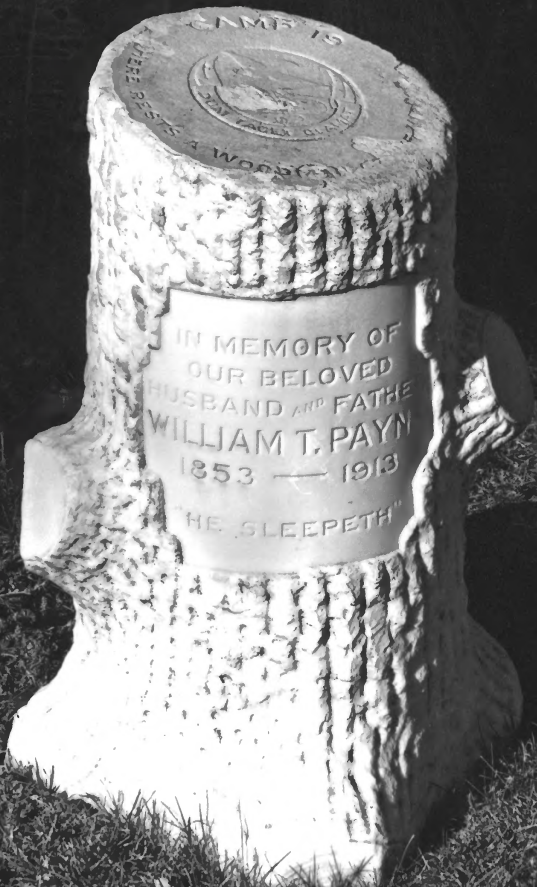

IN MEMORY OF
OUR BELOVED
HUSBAND AND FATHER
WILLIAM T. PAYN
1853 — 1913
"THE SLEEPETH"

N.M.P. 19
THE SLEEPETH
WOODS

Crown Hill Burial Park

Jefferson County, Co

11

PIONEERS
OF
COLORADO

Crown Hill Burial Park
Jefferson County, Co