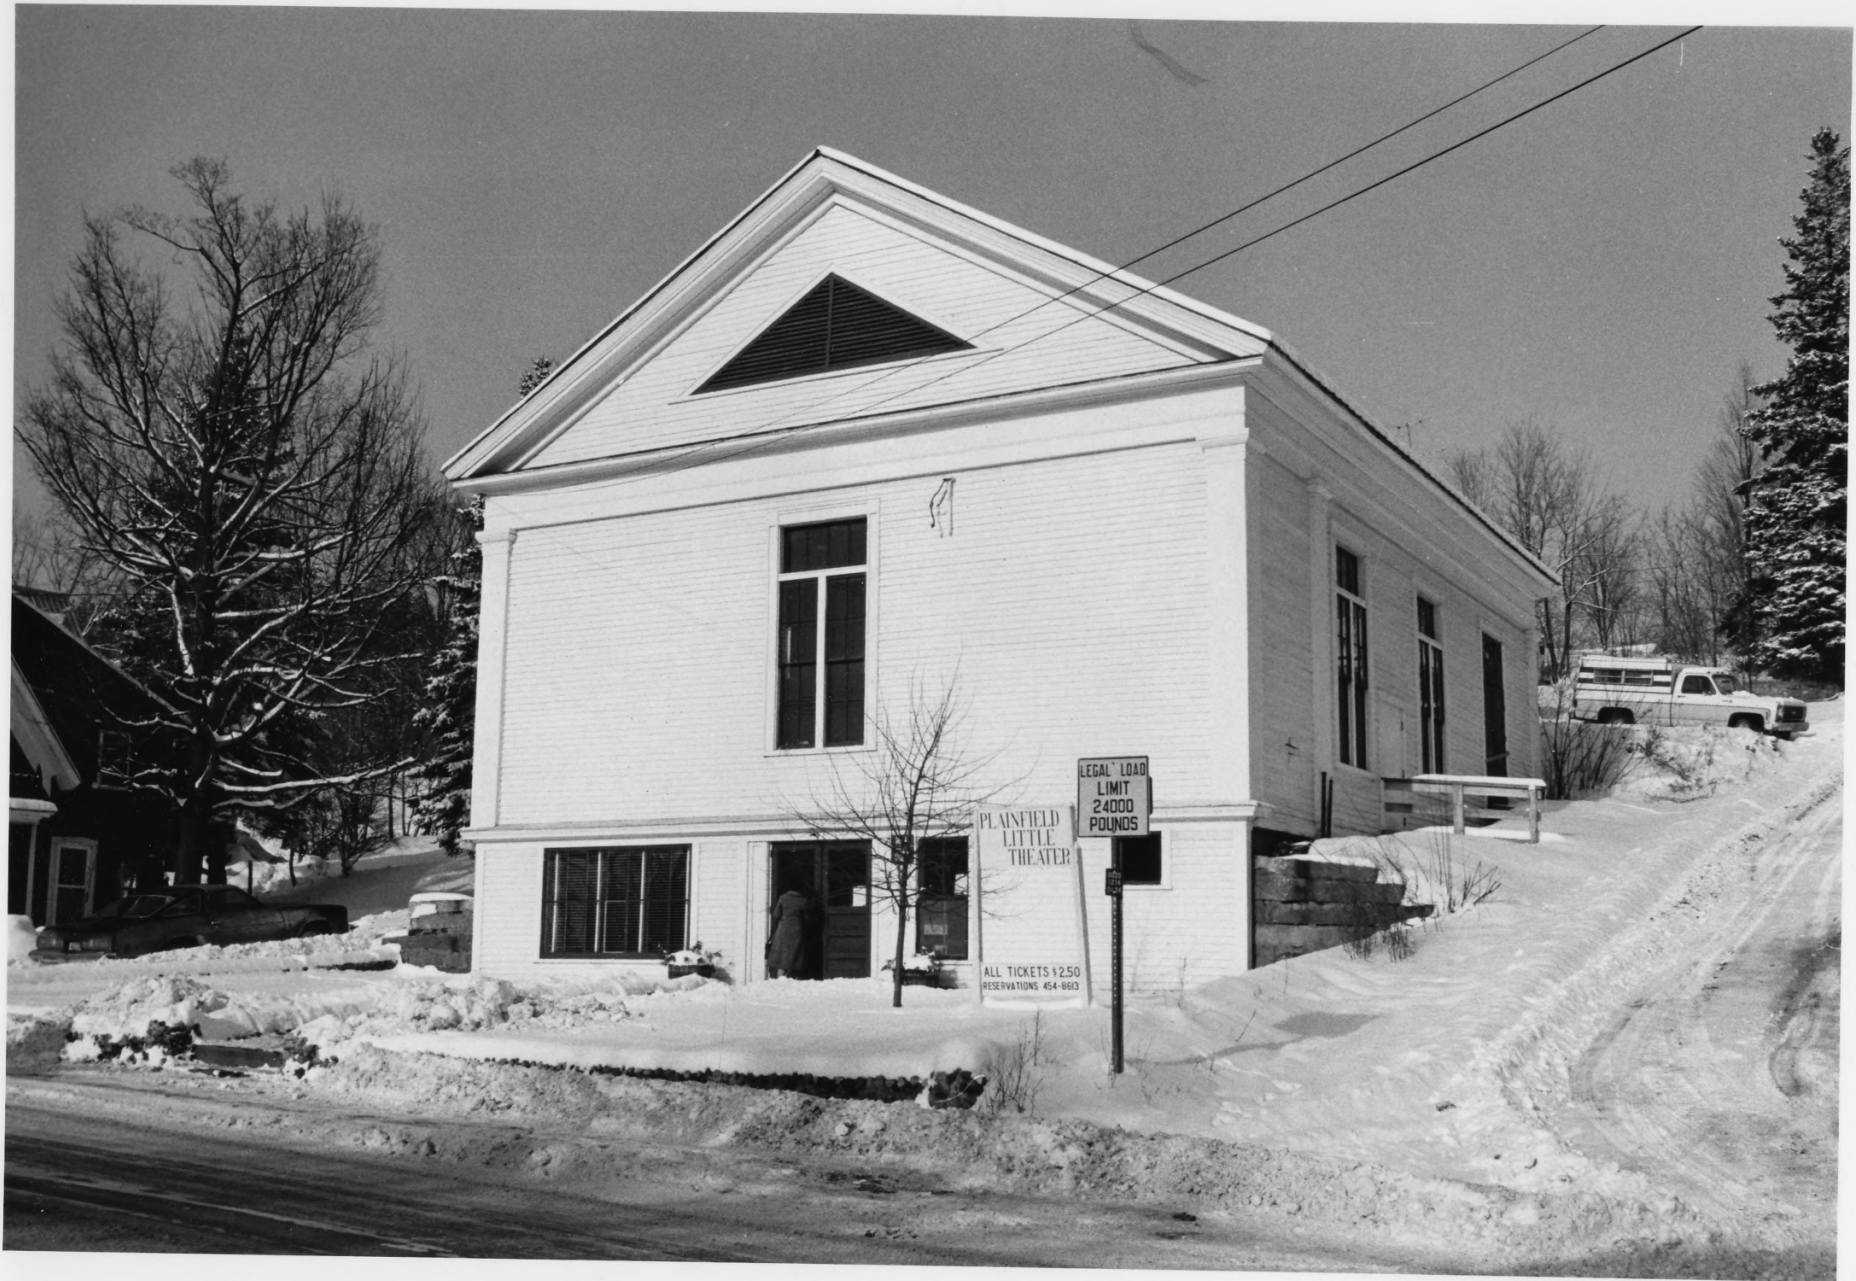

Description: View looking northwest along U.S.

Rt. 2, High Street (L to R: #'s 6,7,8)

Photo #12

PLAINFIELD  
LITTLE  
THEATER

ALL TICKETS \$2.50  
RESERVATIONS 454-8603

LEGAL LOAD  
LIMIT  
24000  
POUNDS

80-A-272