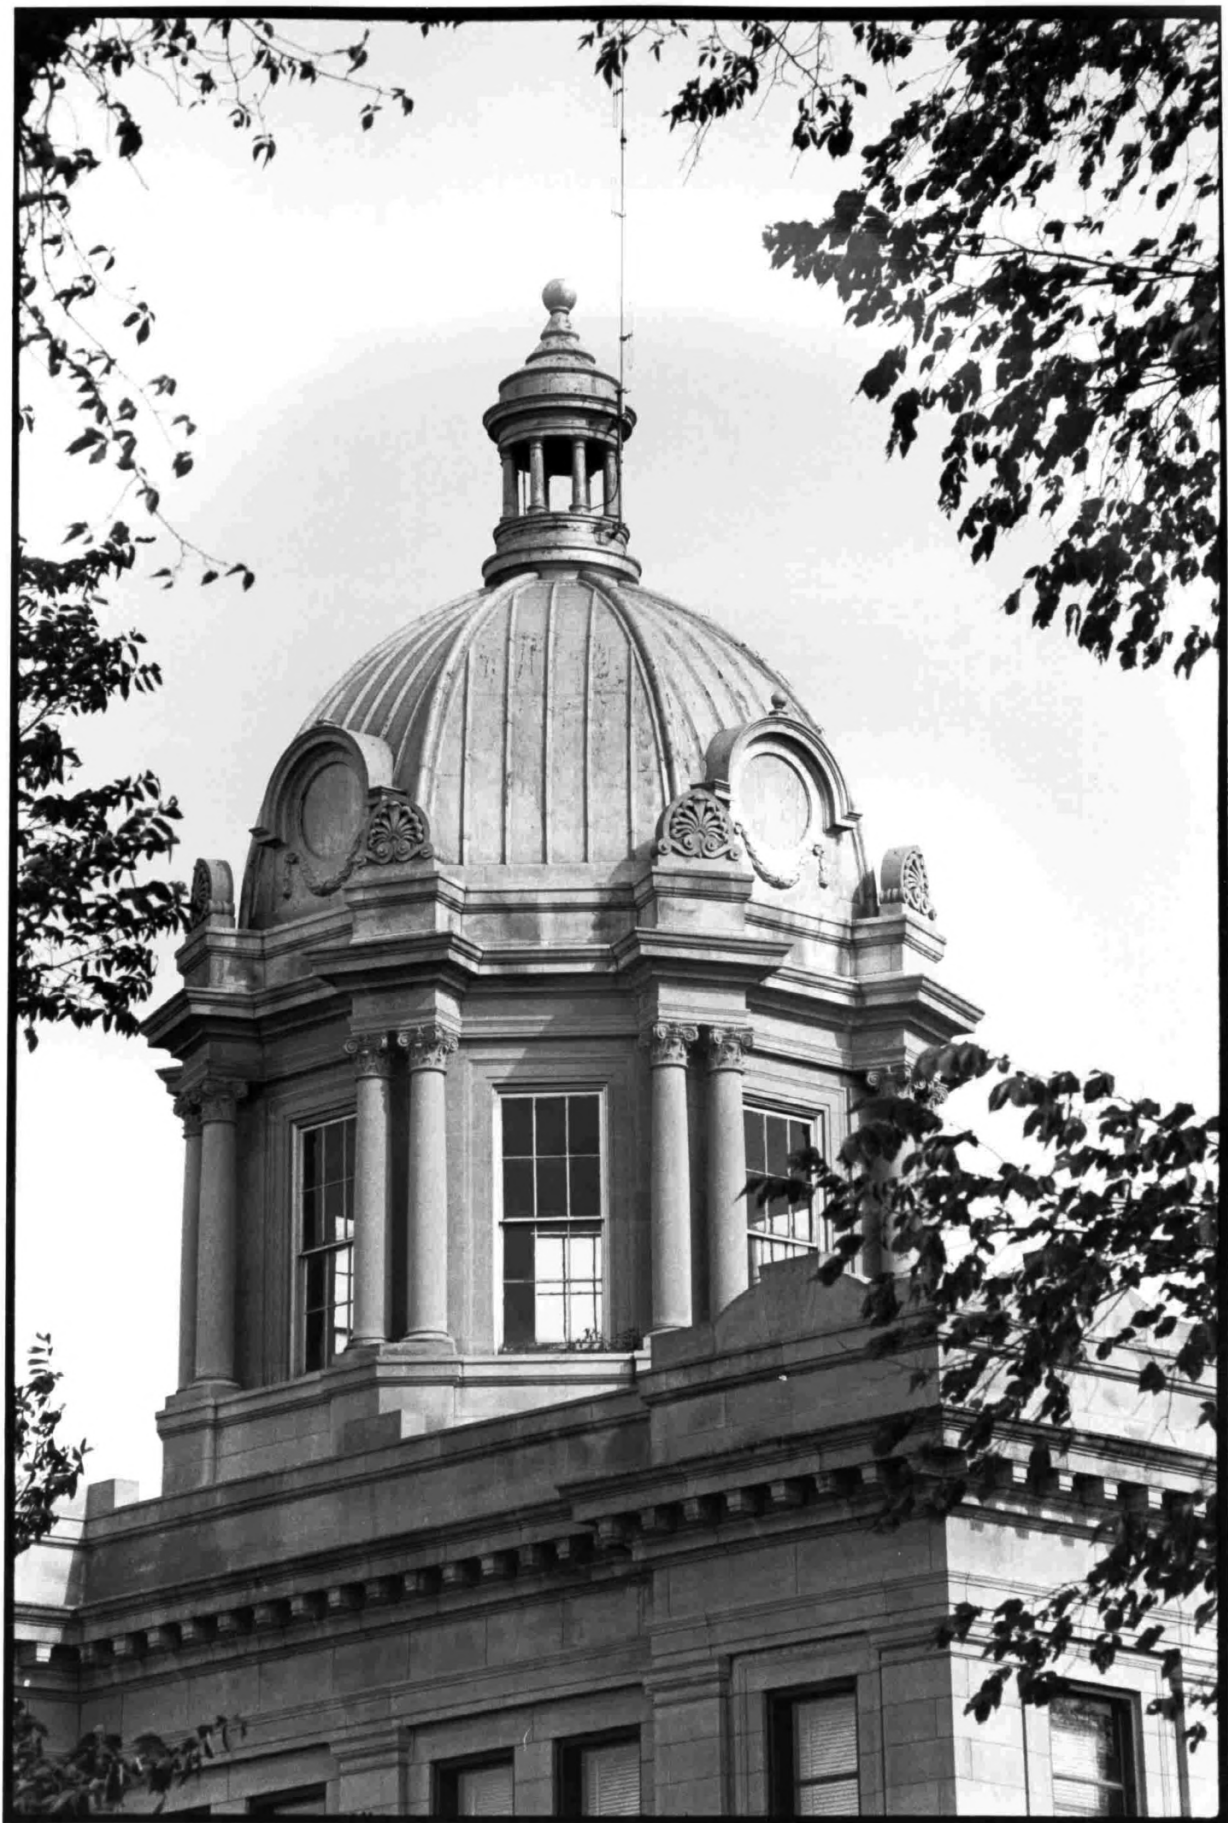

Date of photo: June, 1980

Location of negative: State Historical Society of North Dakota  
Liberty Memorial Building  
Bismarck, North Dakota 58505

Building from northwest

Photo 18 of 33

SEP 3 0 1980

NOV 25 1980