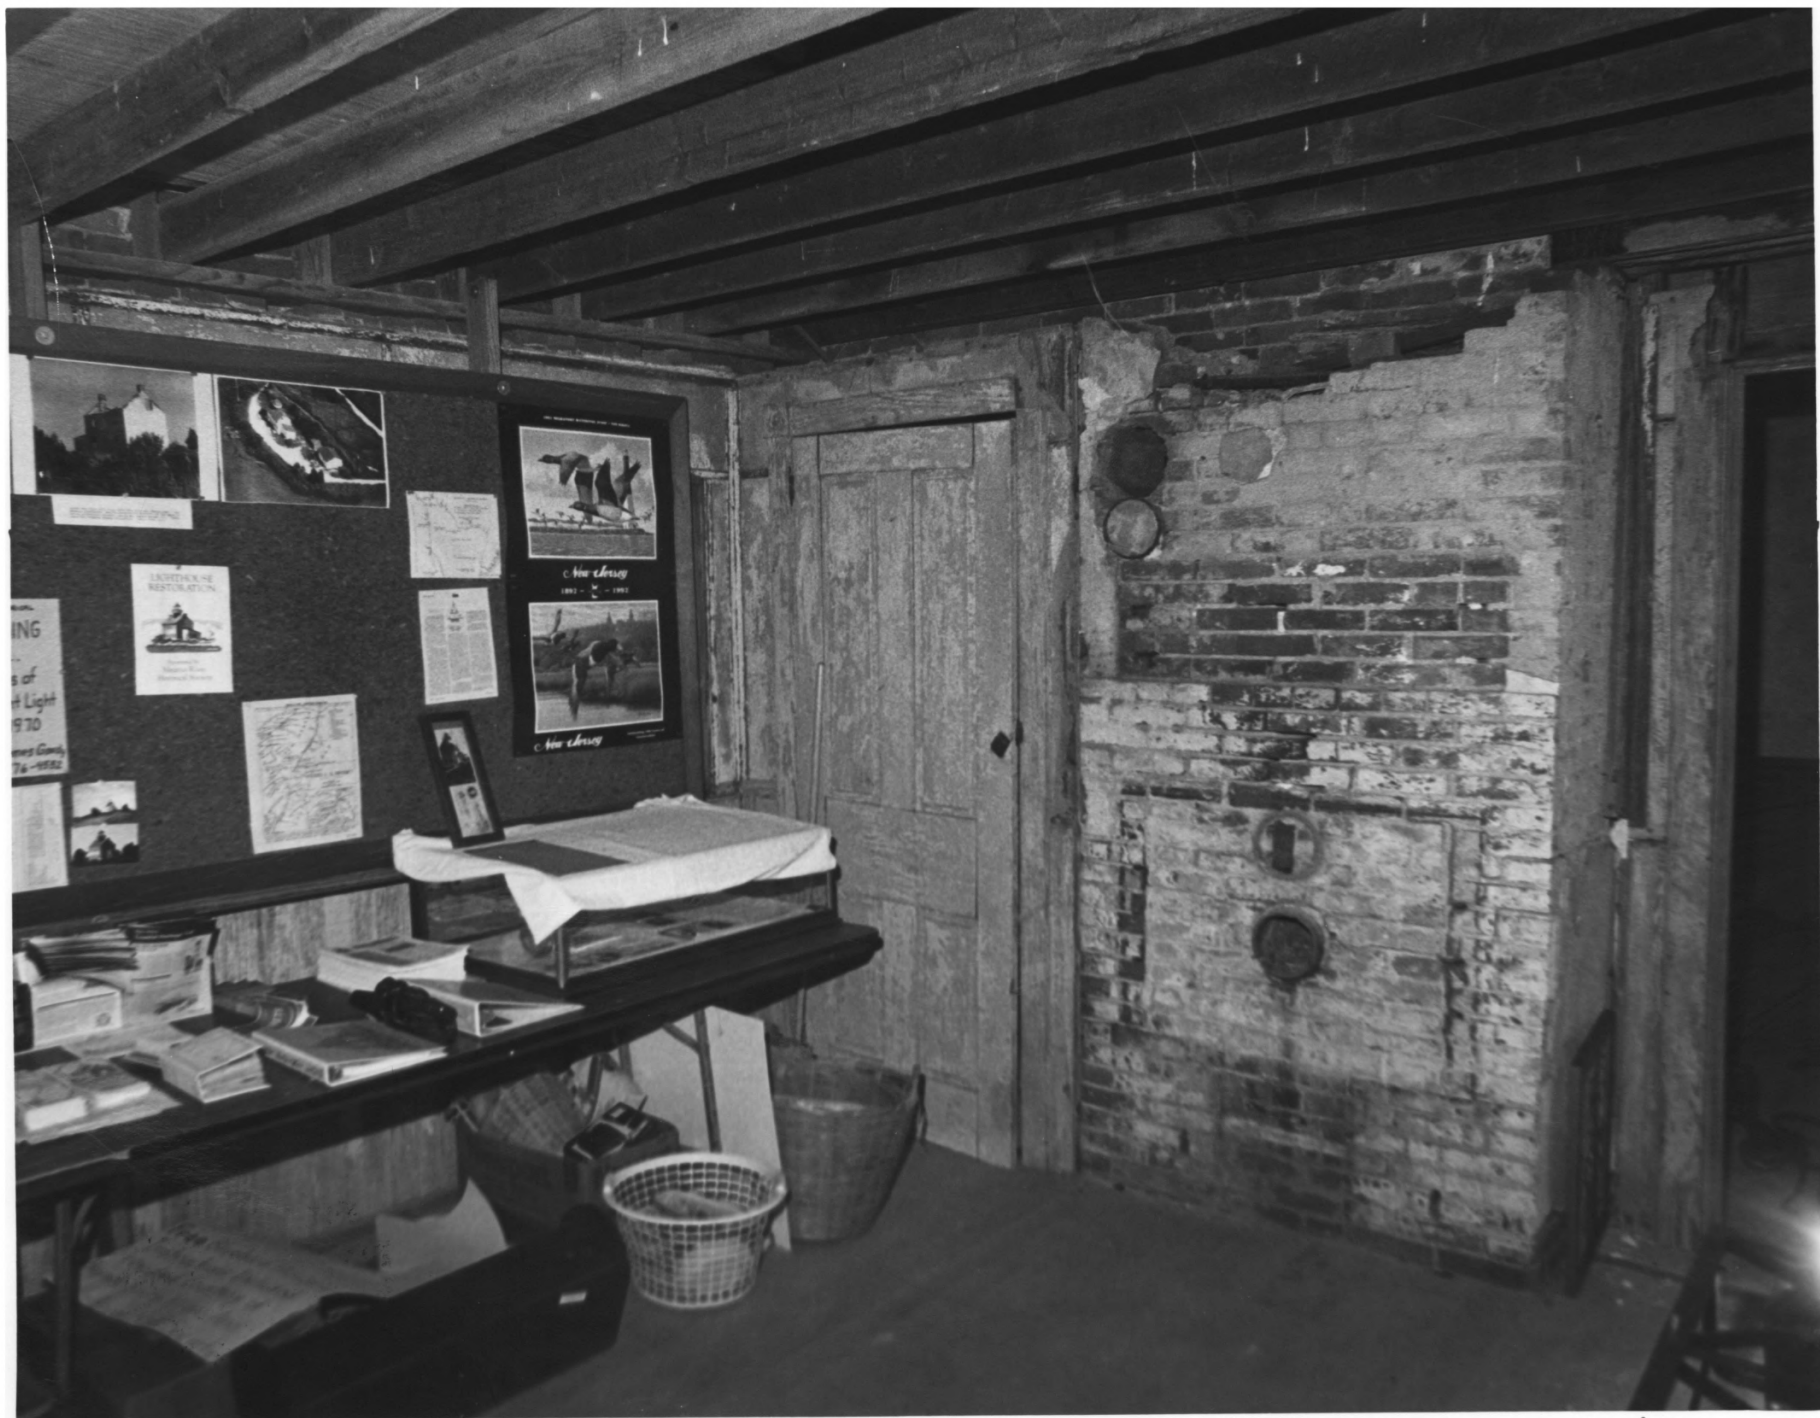

MAURICE RIVER LIGHTHOUSE, CUMBERLAND COUNTY, NJ #18 of 34