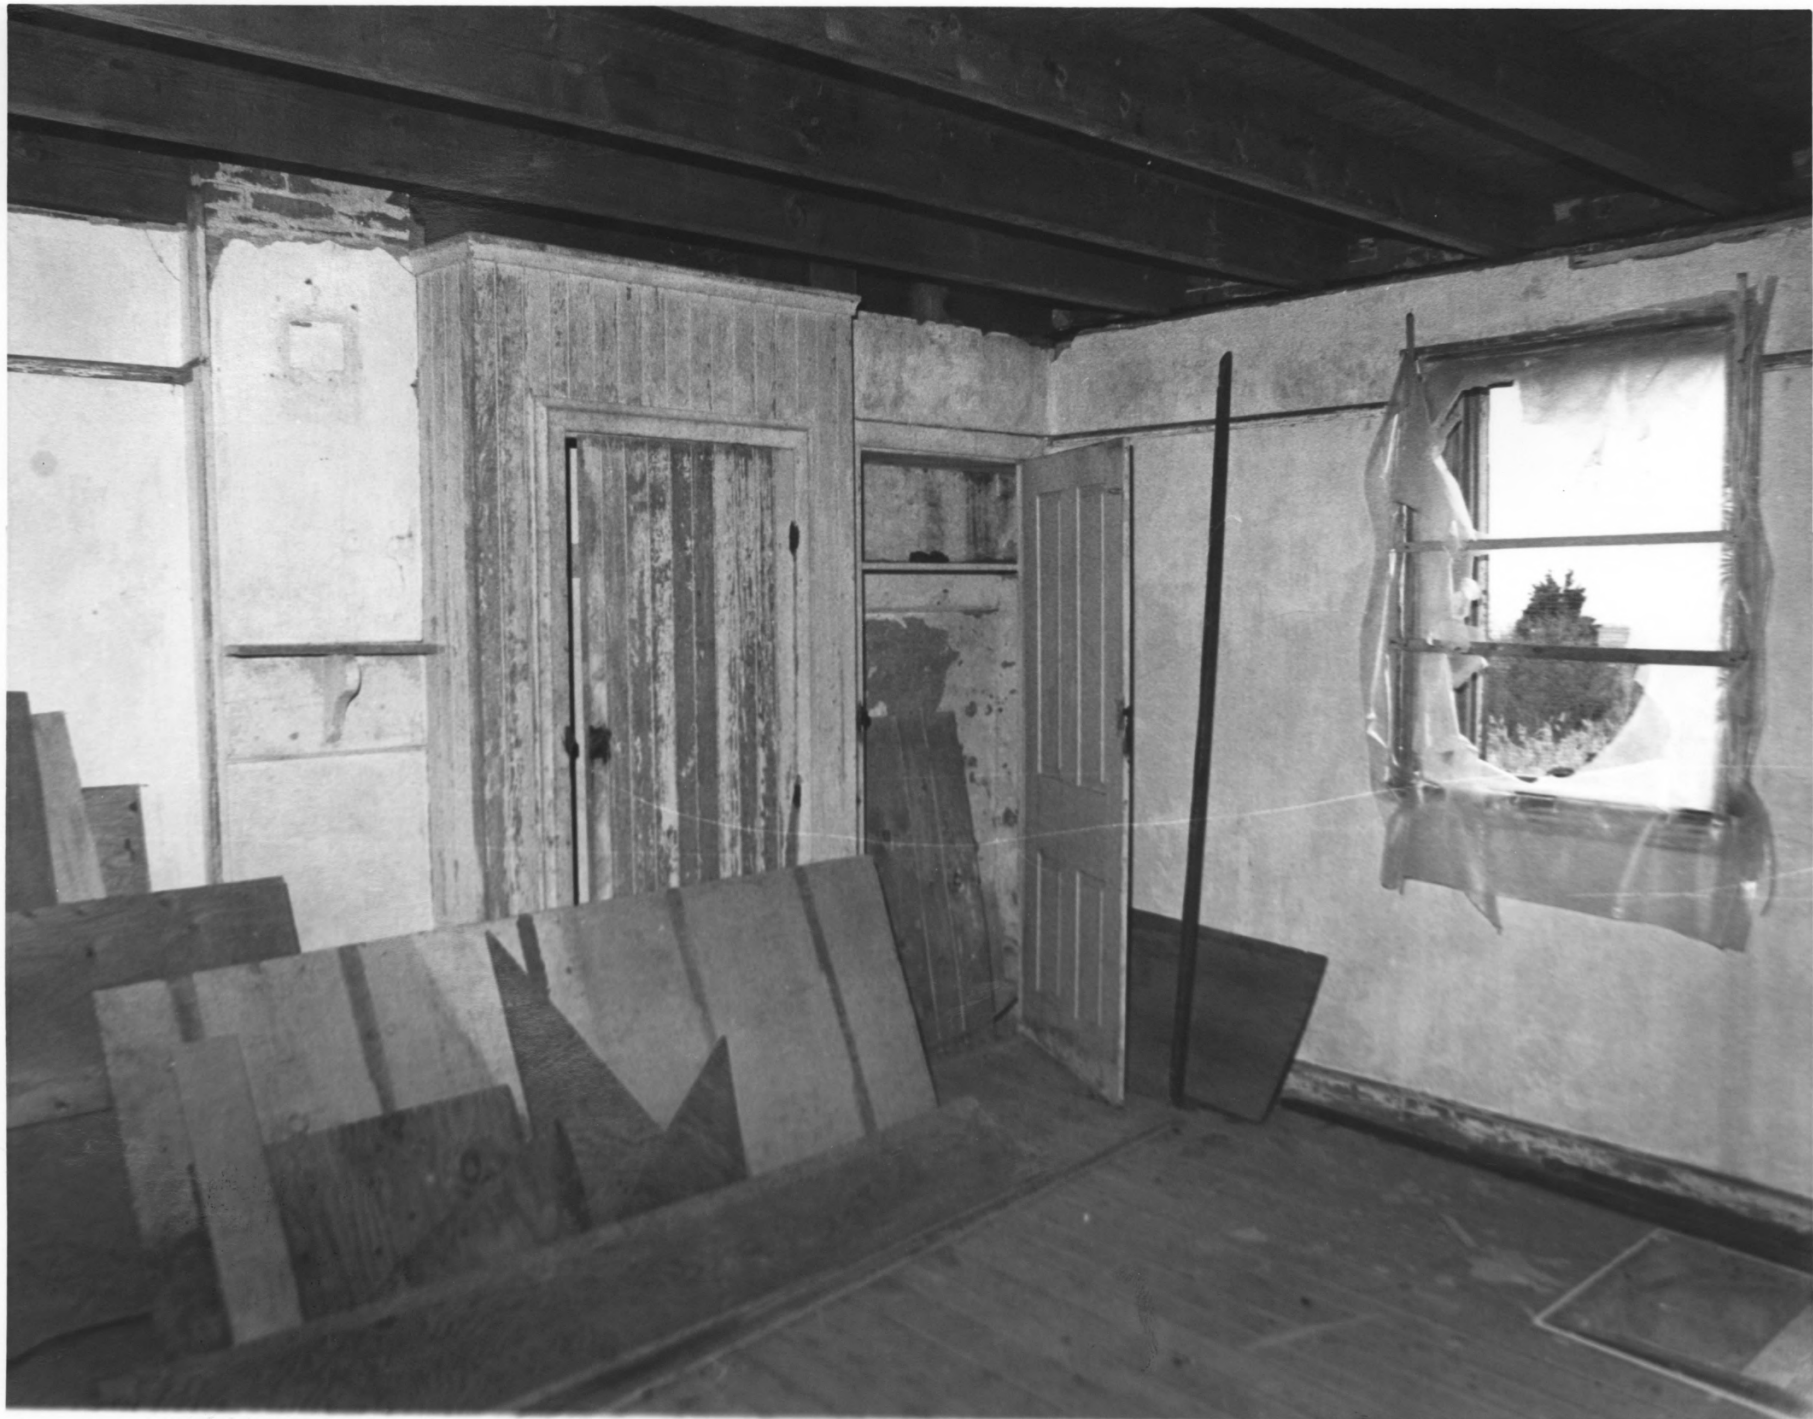

MAURICE RIVER LIGHTHOUSE, CUMBERLAND COUNTY, NJ #16 of 34

MAURICE RIVER LIGHTHOUSE, CUMBERLAND COUNTY, NJ # 17 of 34

MAURICE RIVER LIGHTHOUSE, CUMBERLAND COUNTY, NJ #18 of 34

MAURICE RIVER LIGHTHOUSE, CUMBERLAND COUNTY, NJ # 19 of 34