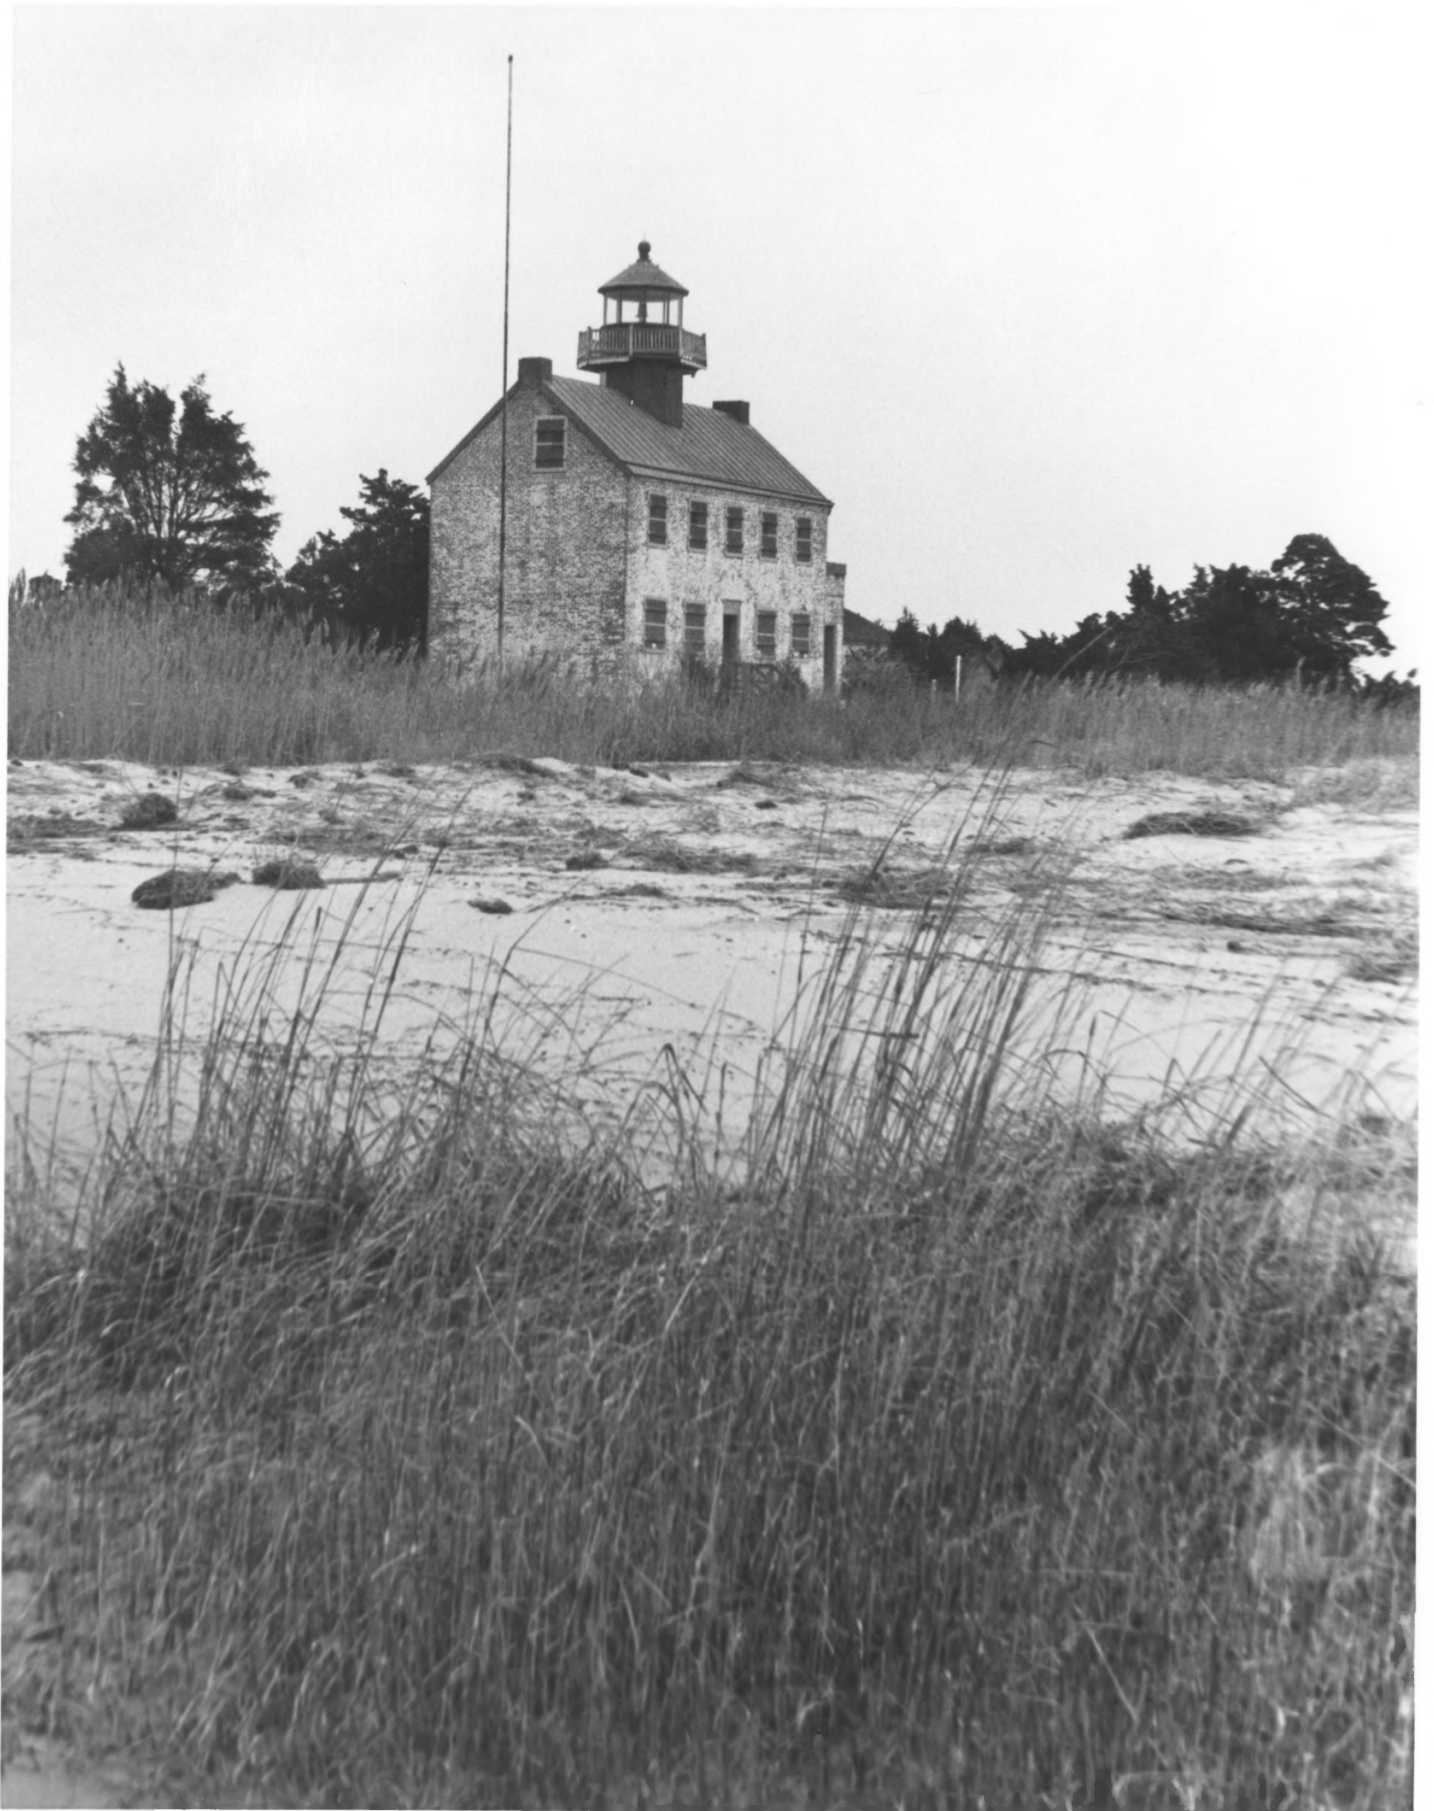

MAURICE RIVER LIGHTHOUSE, CUMBERLAND COUNTY, NJ # 7 of 34