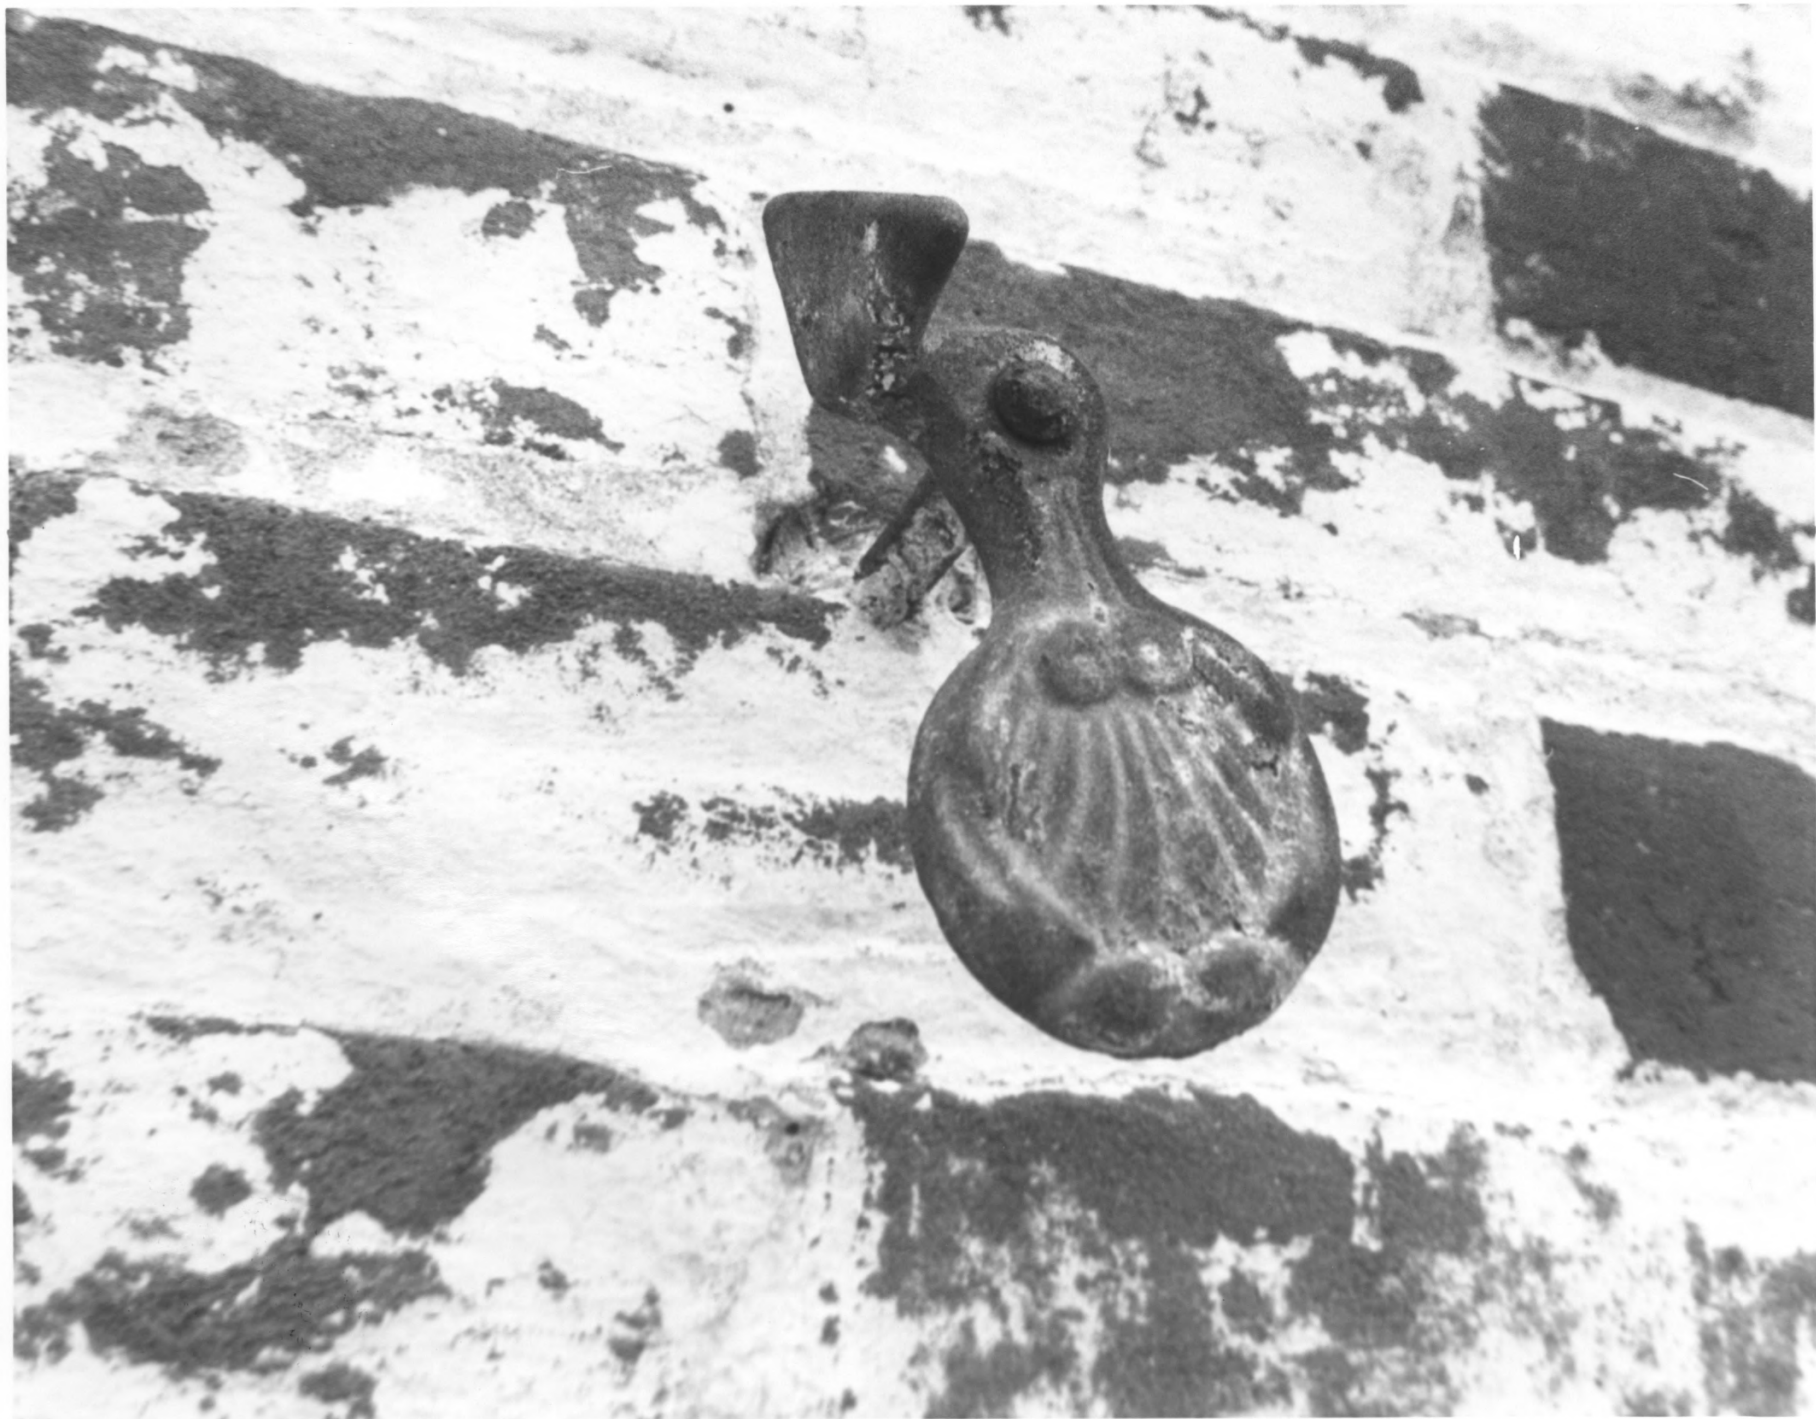

MAURICE RIVER LIGHT HOUSE, CUMBERLAND COUNTY, NJ # 9 of 34