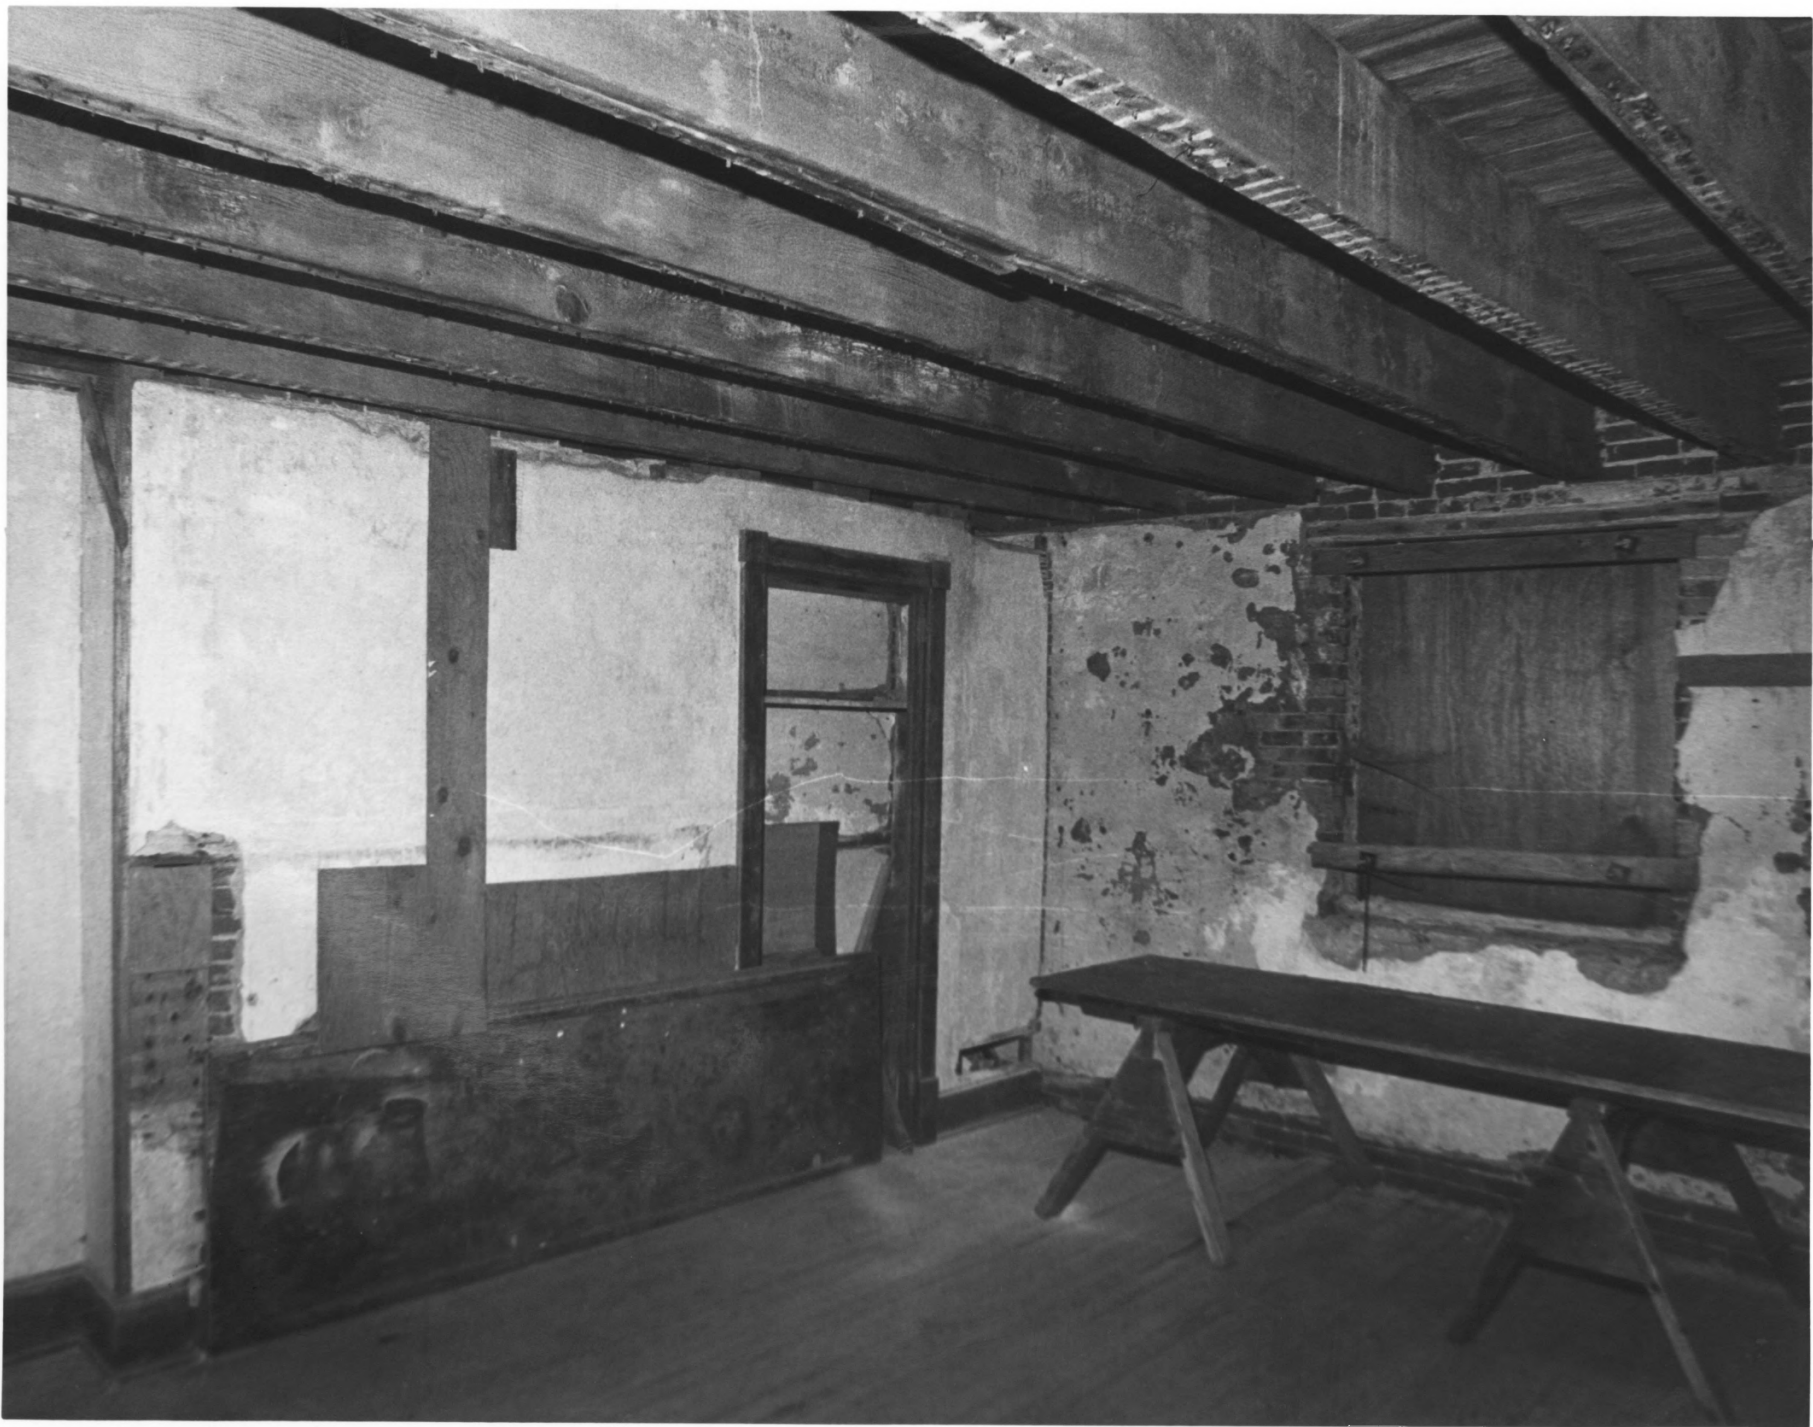

MAURICE RIVER LIGHTHOUSE, CUMBERLAND COUNTY, NJ # 15 of 34